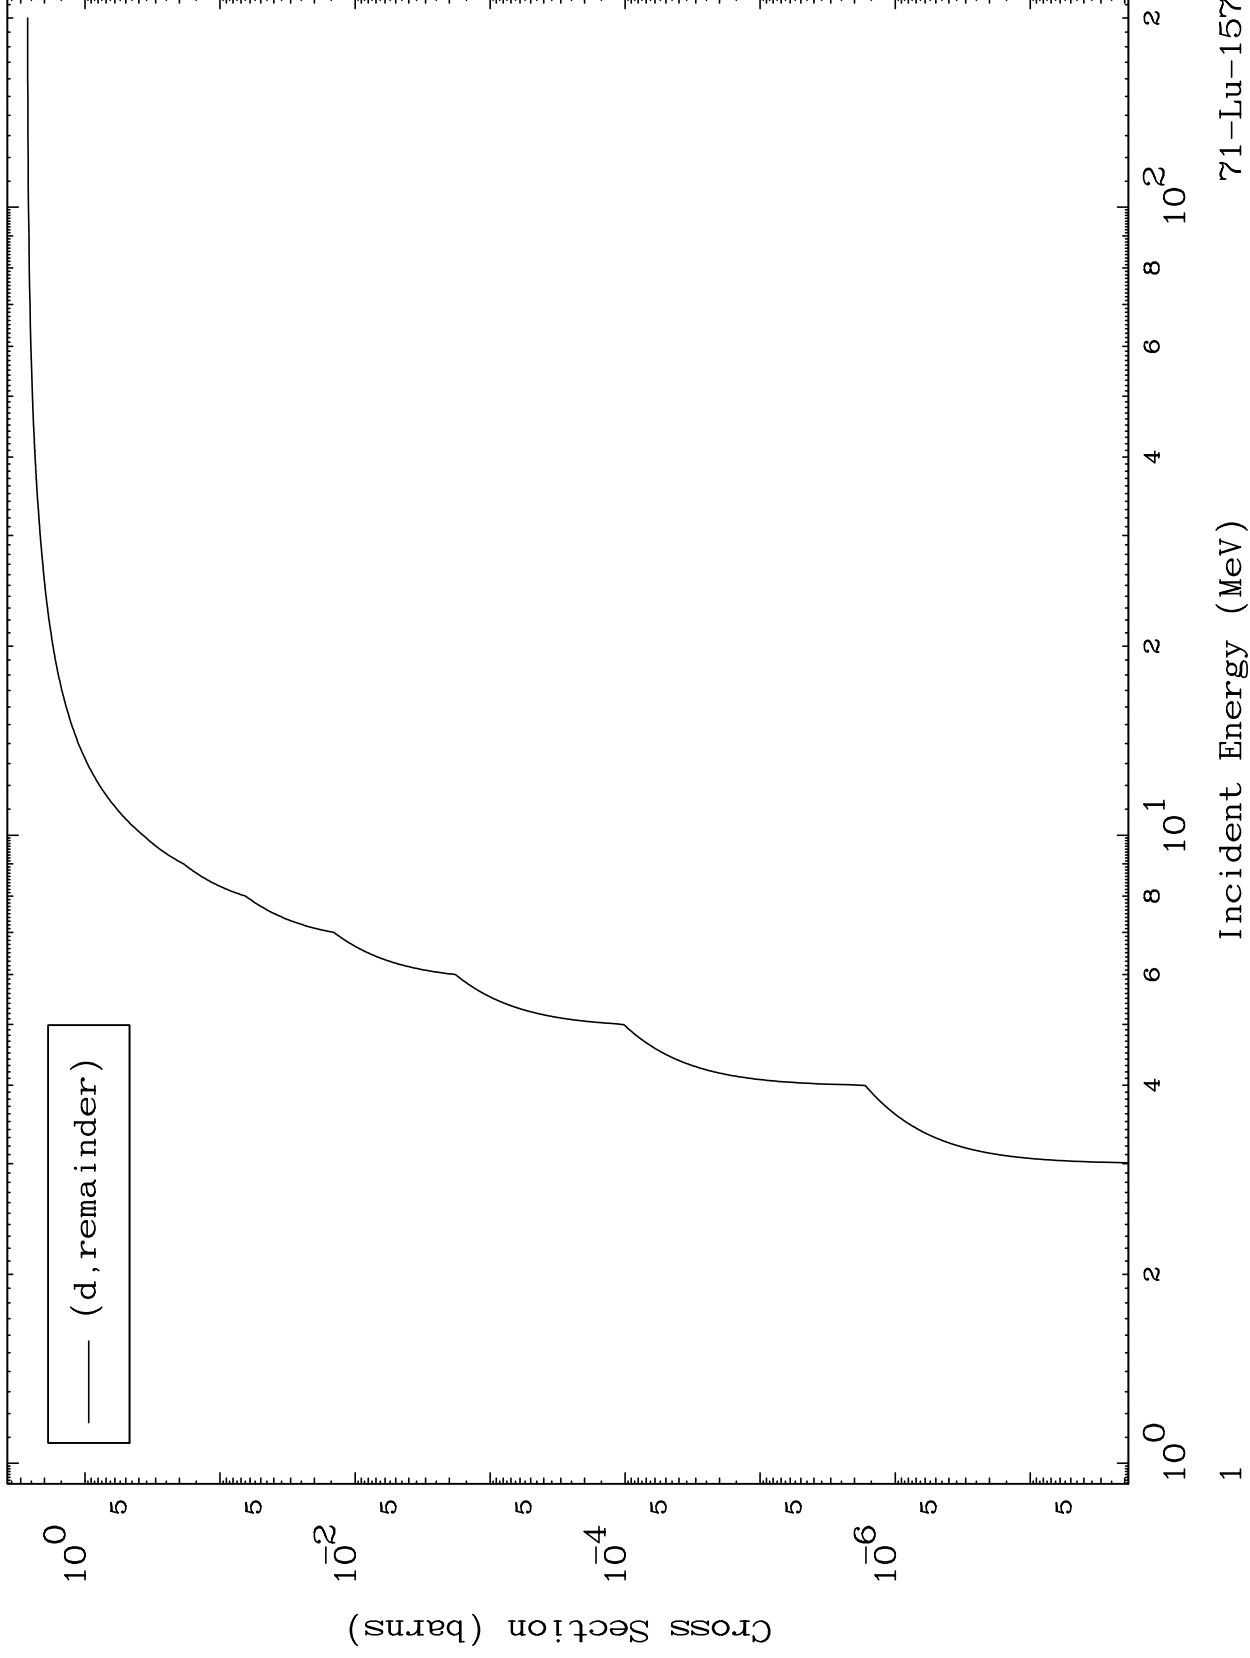

Press Mouse Button to Start

MAT 7072

Deuteron Major
0 Kelvin Cross Sections

71-Lu-157

Incident Energy (MeV)

71-Lu-157