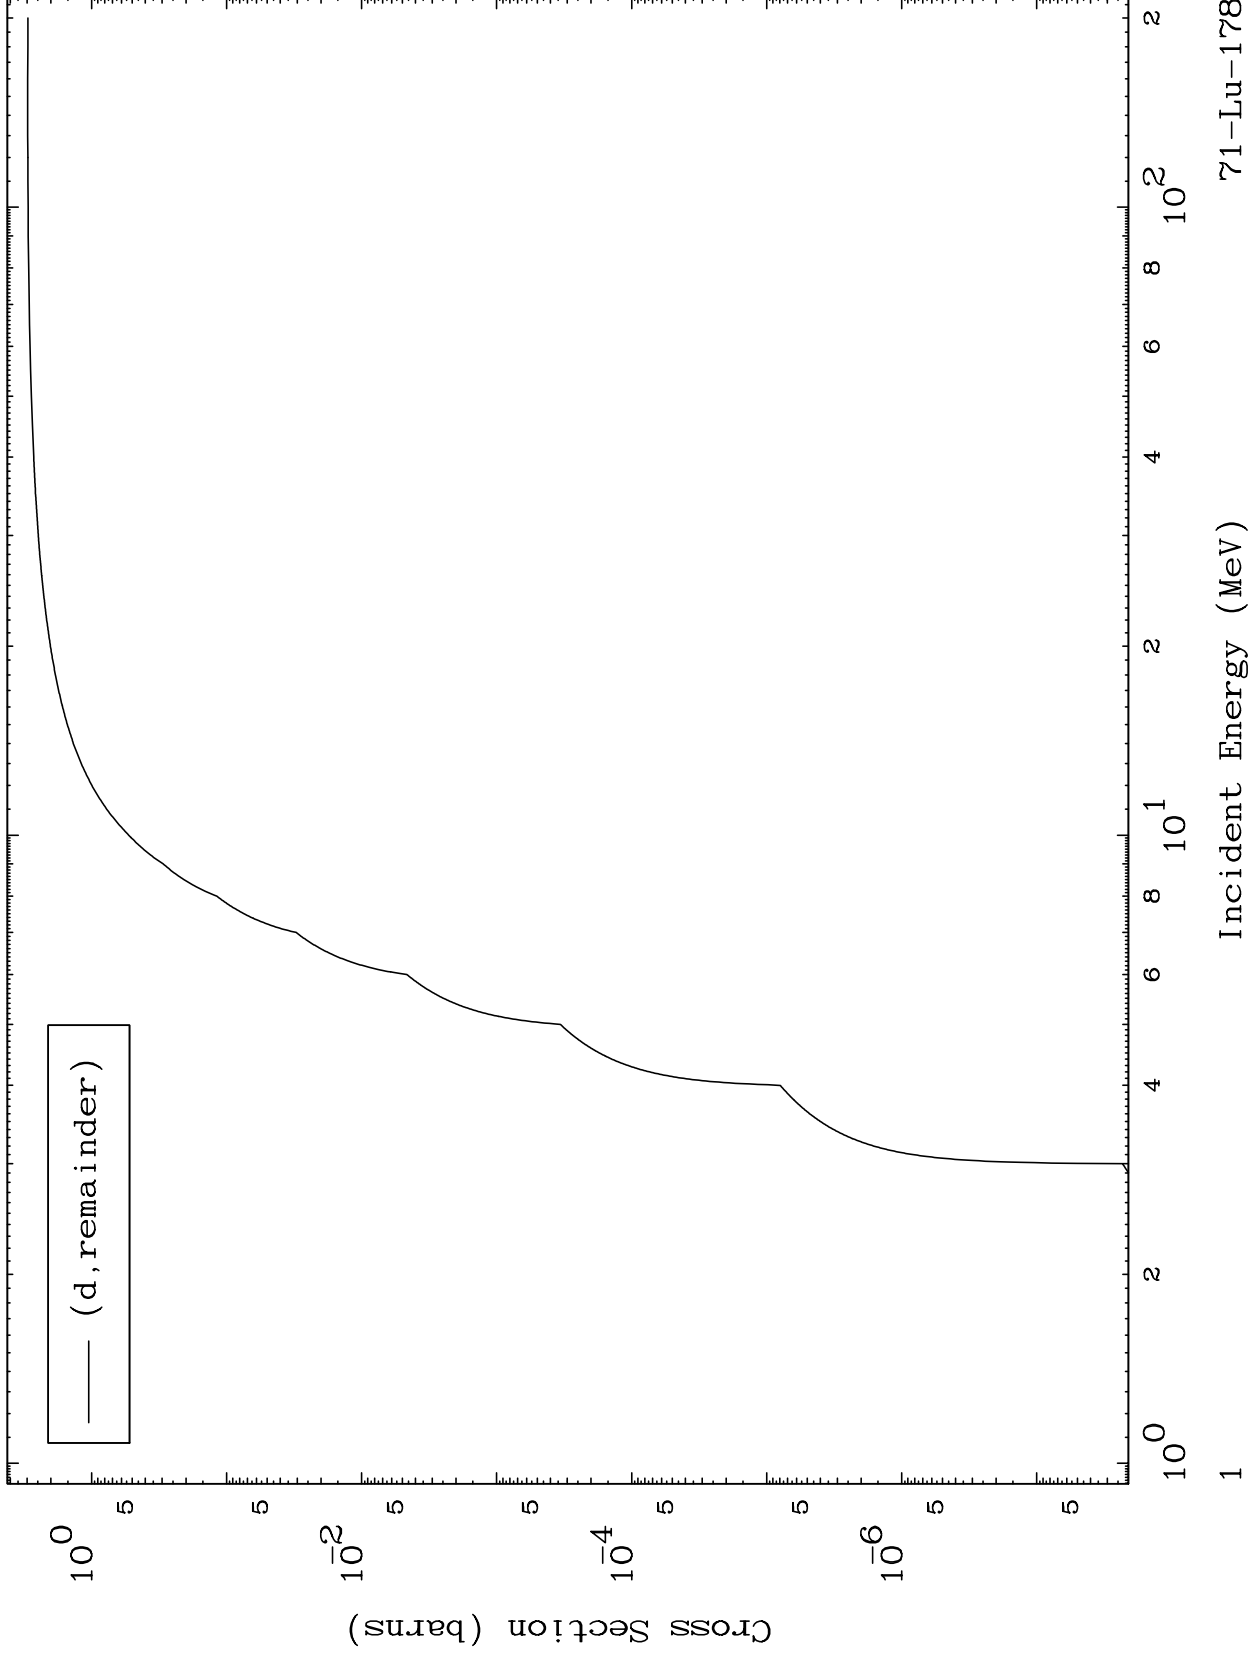

Press Mouse Button to Start

MAT 7134

Deuteron Major
0 Kelvin Cross Sections

71-Lu-178

Incident Energy (MeV)

71-Lu-178