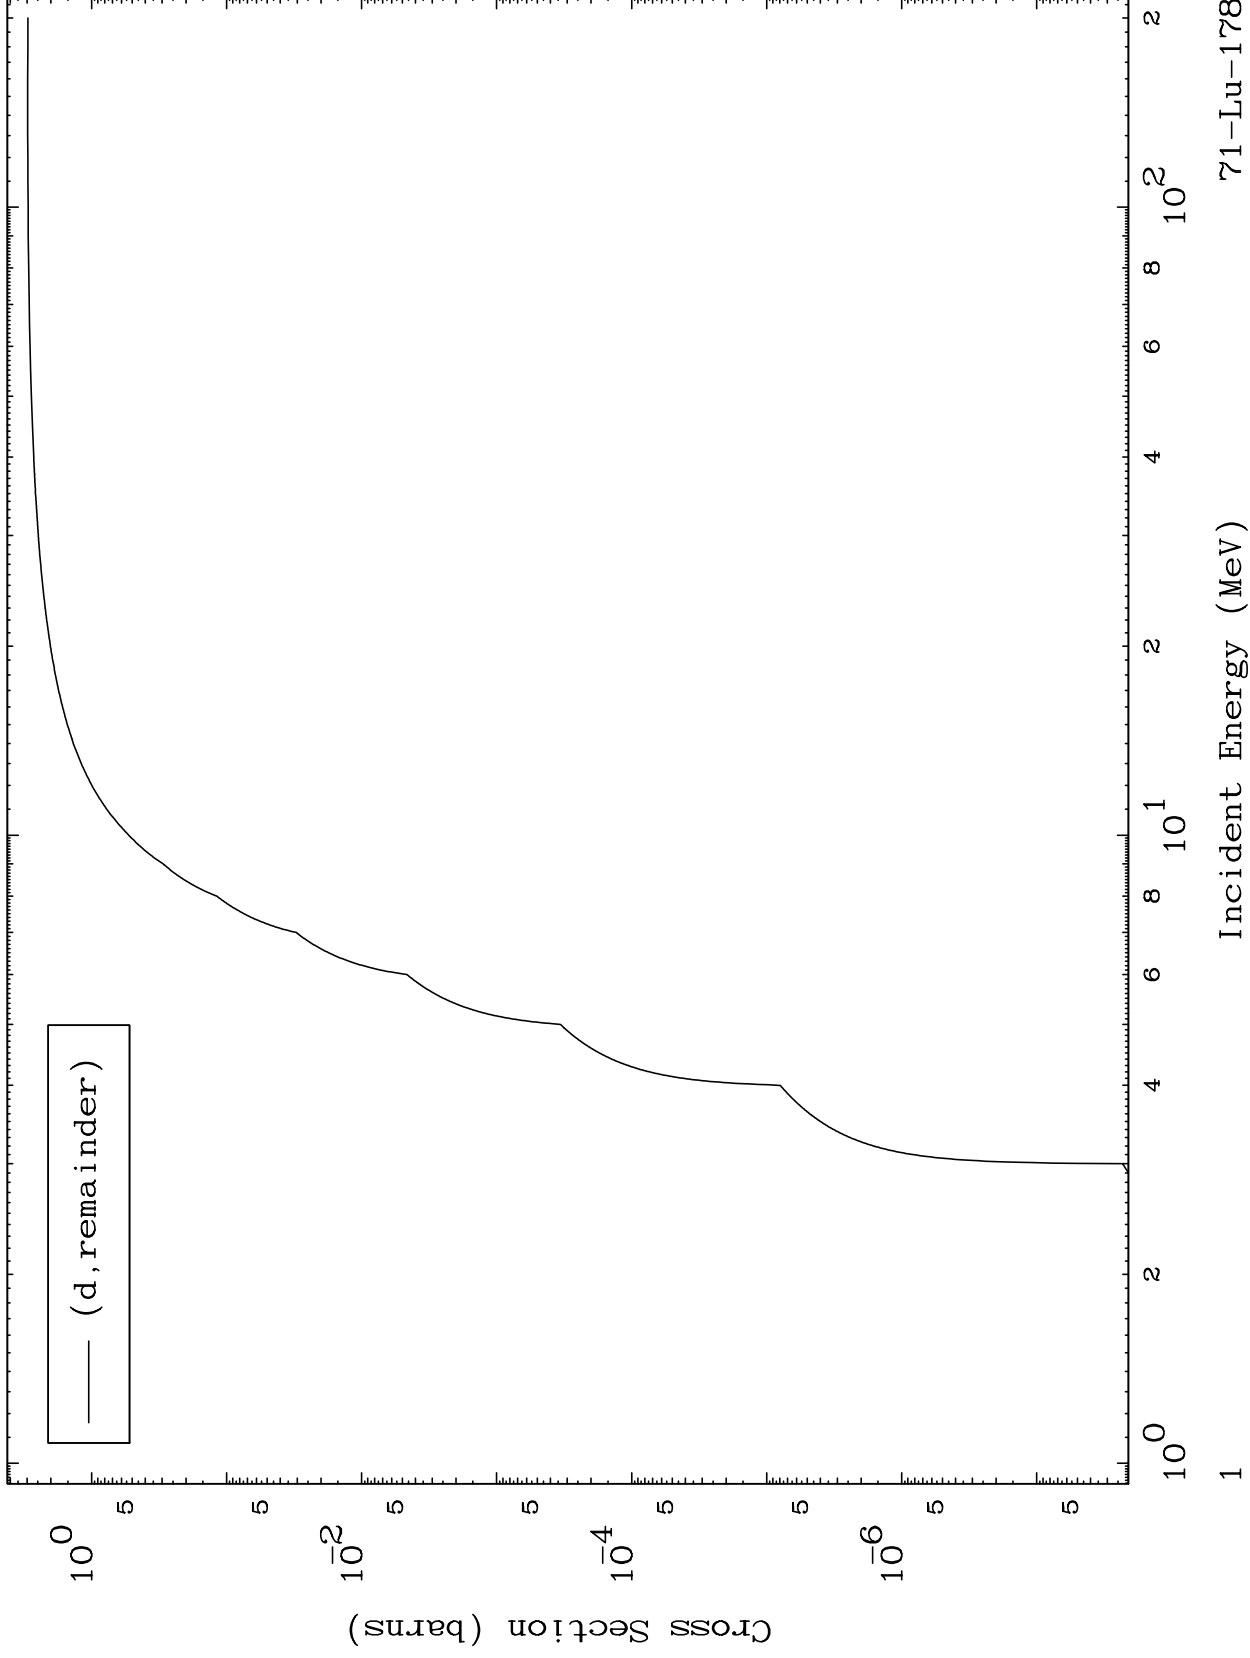

Press Mouse Button to Start

MAT 7135

Deuteron Major
0 Kelvin Cross Sections

71-Lu-178

Incident Energy (MeV)

71-Lu-178