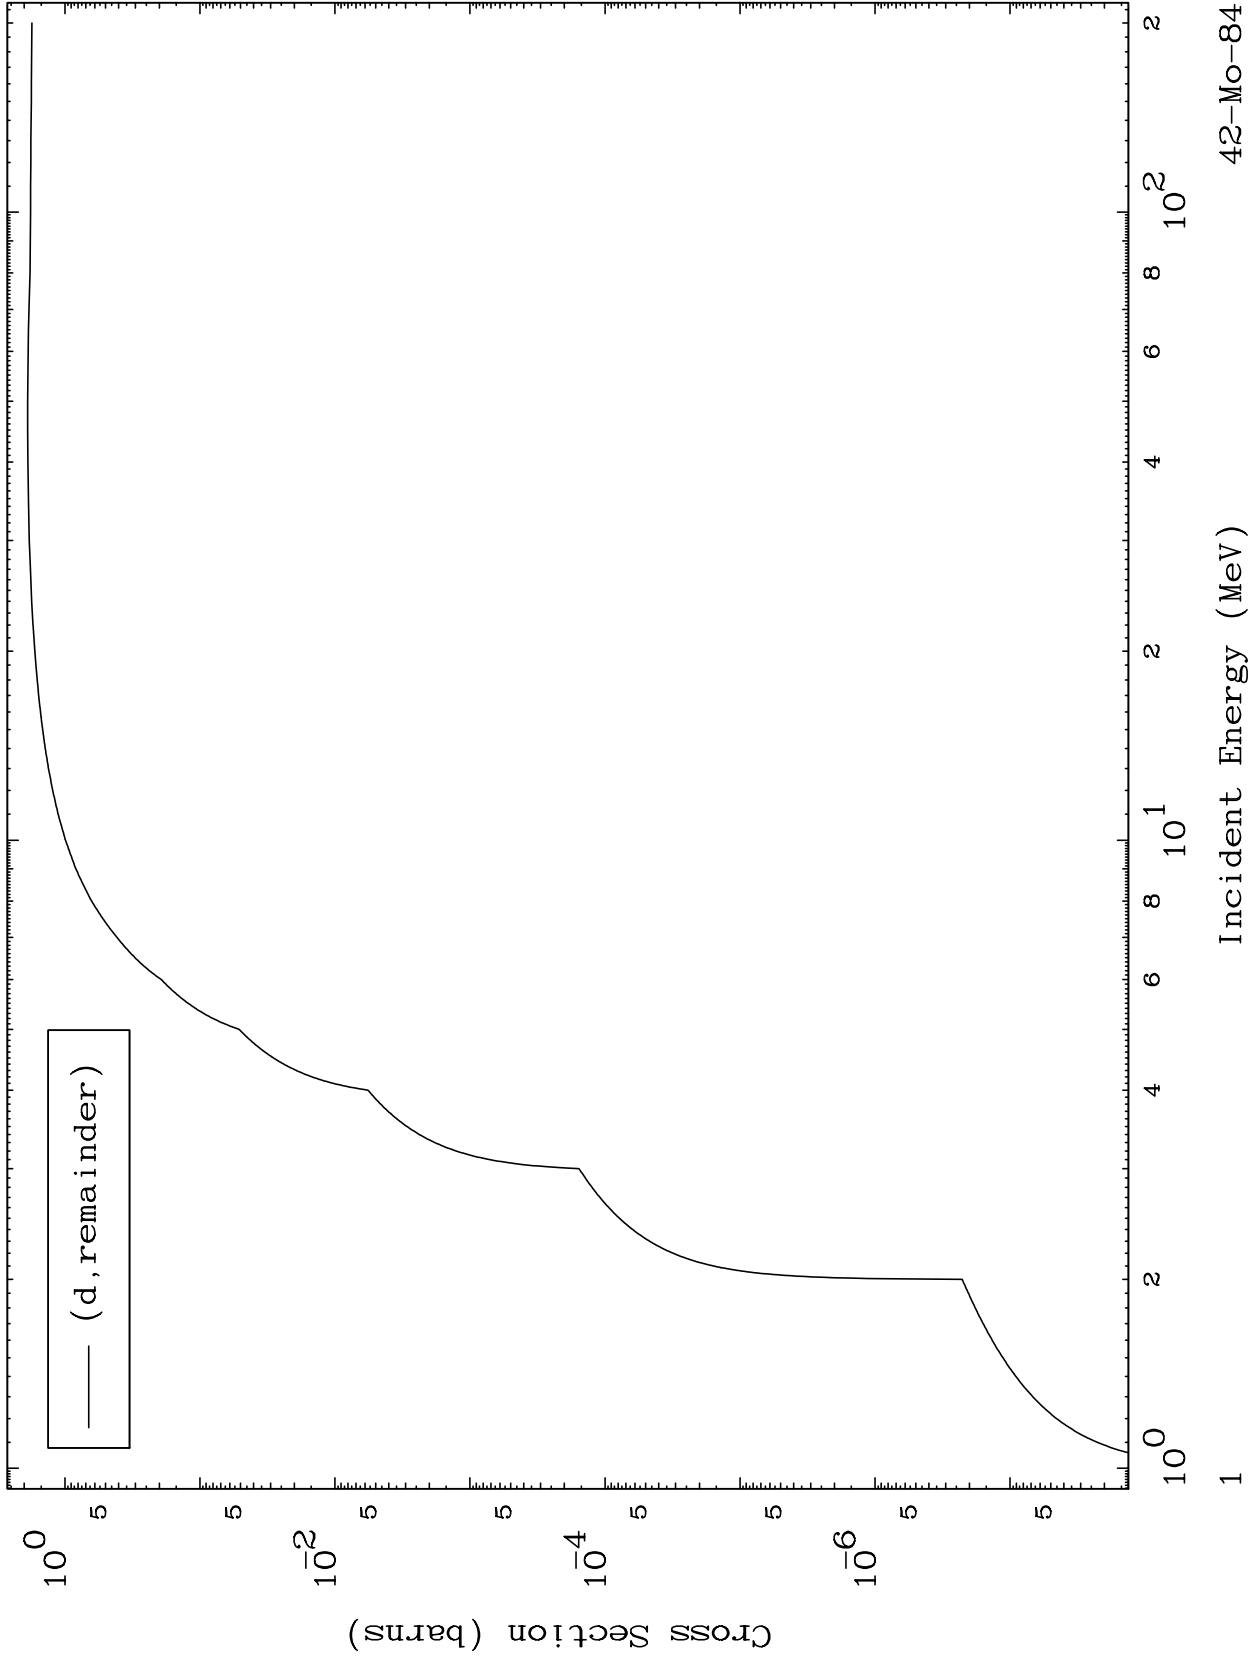

Press Mouse Button to Start

MAT 4201

Deuteron Major
0 Kelvin Cross Sections

42-Mo-84

42-Mo-84