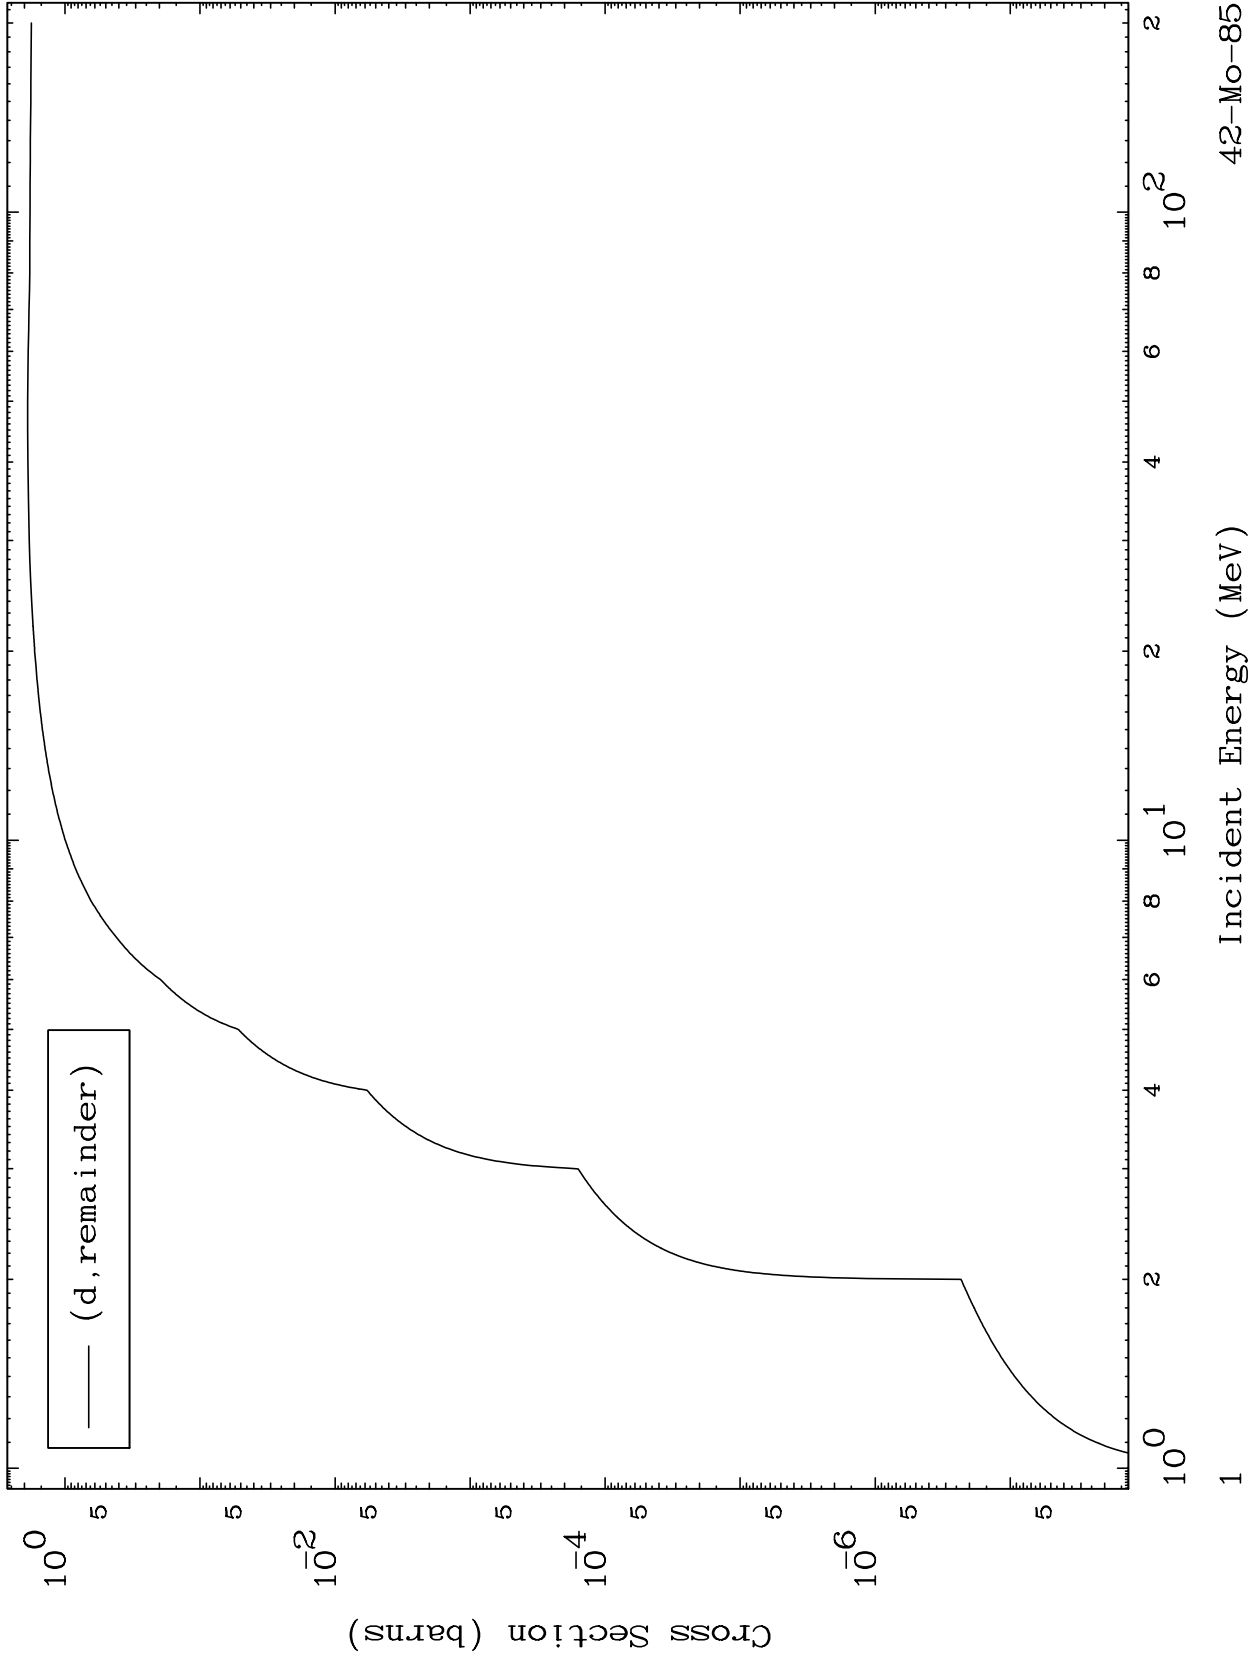

Press Mouse Button to Start

MAT 4204

Deuteron Major
0 Kelvin Cross Sections

42-Mo-85

42-Mo-85