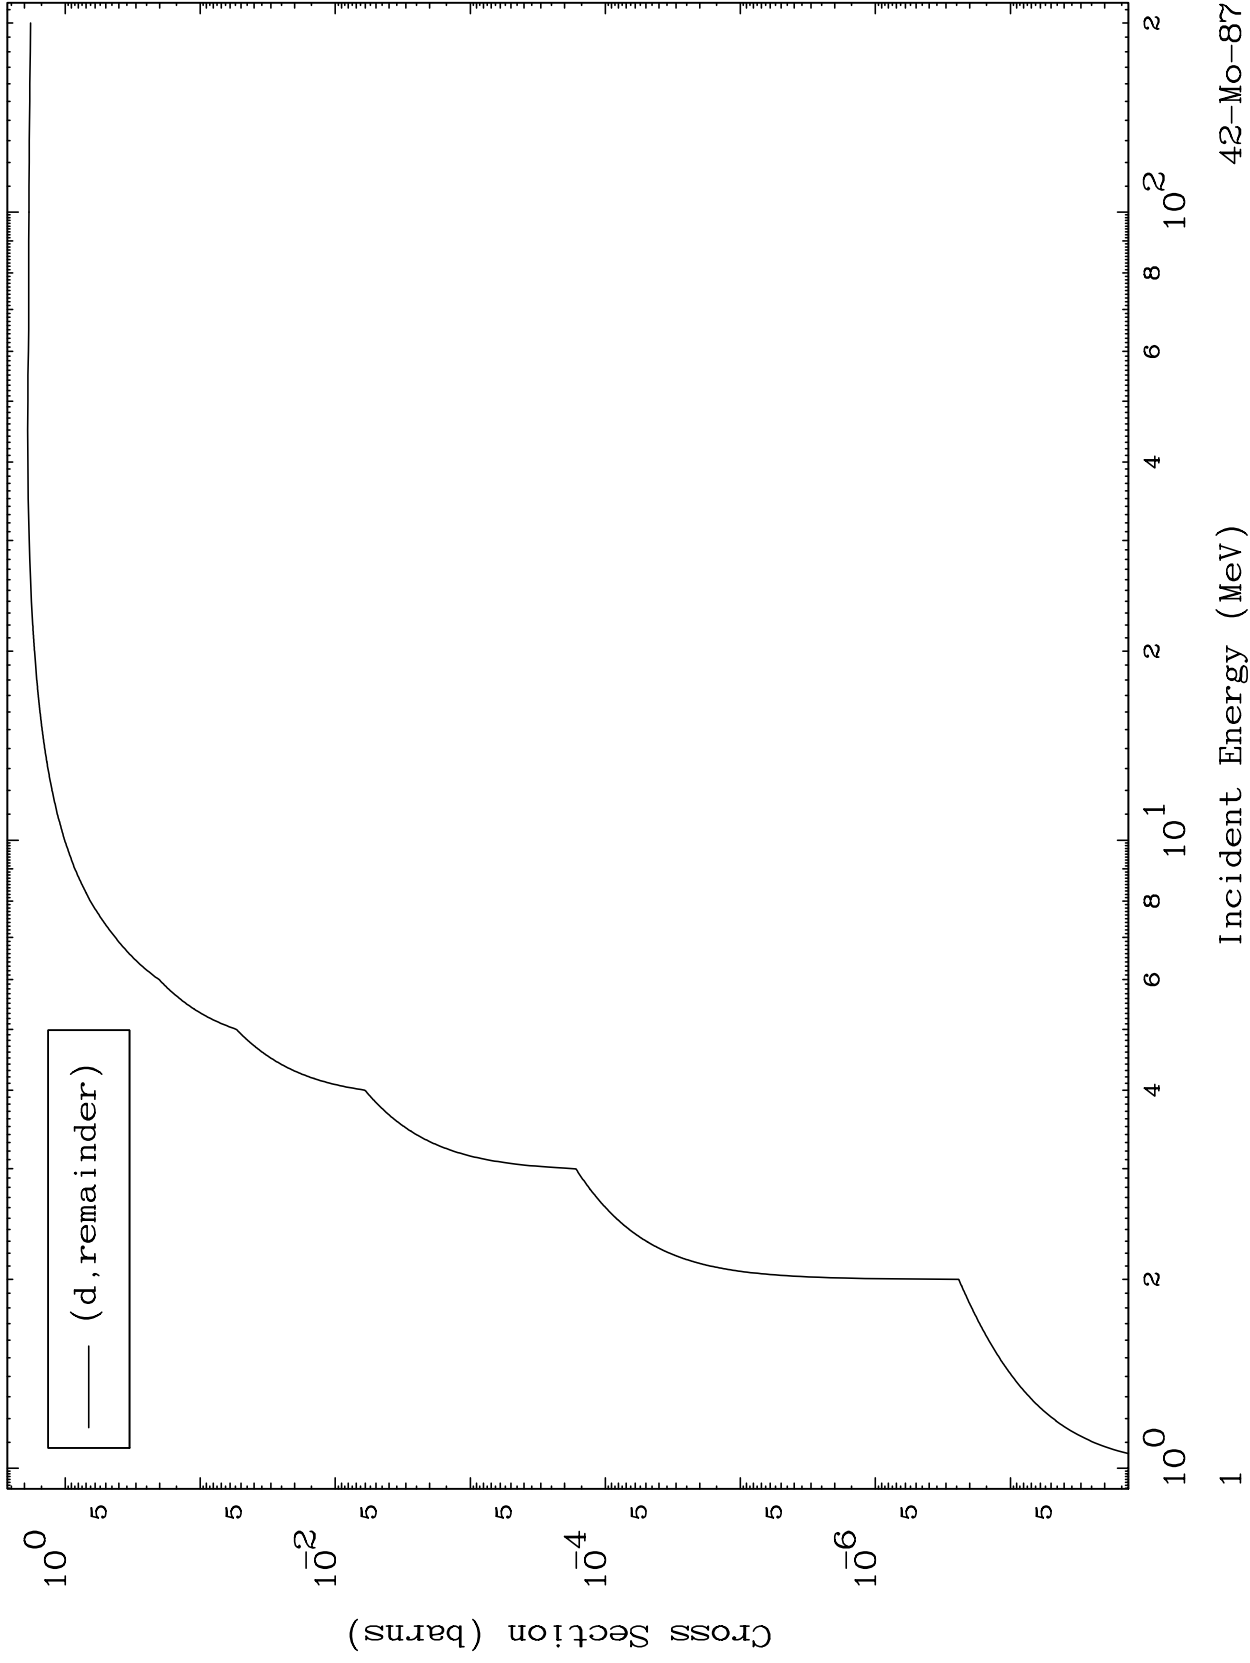

Press Mouse Button to Start

MAT 4210

Deuteron Major
0 Kelvin Cross Sections

42-Mo-87

42-Mo-87