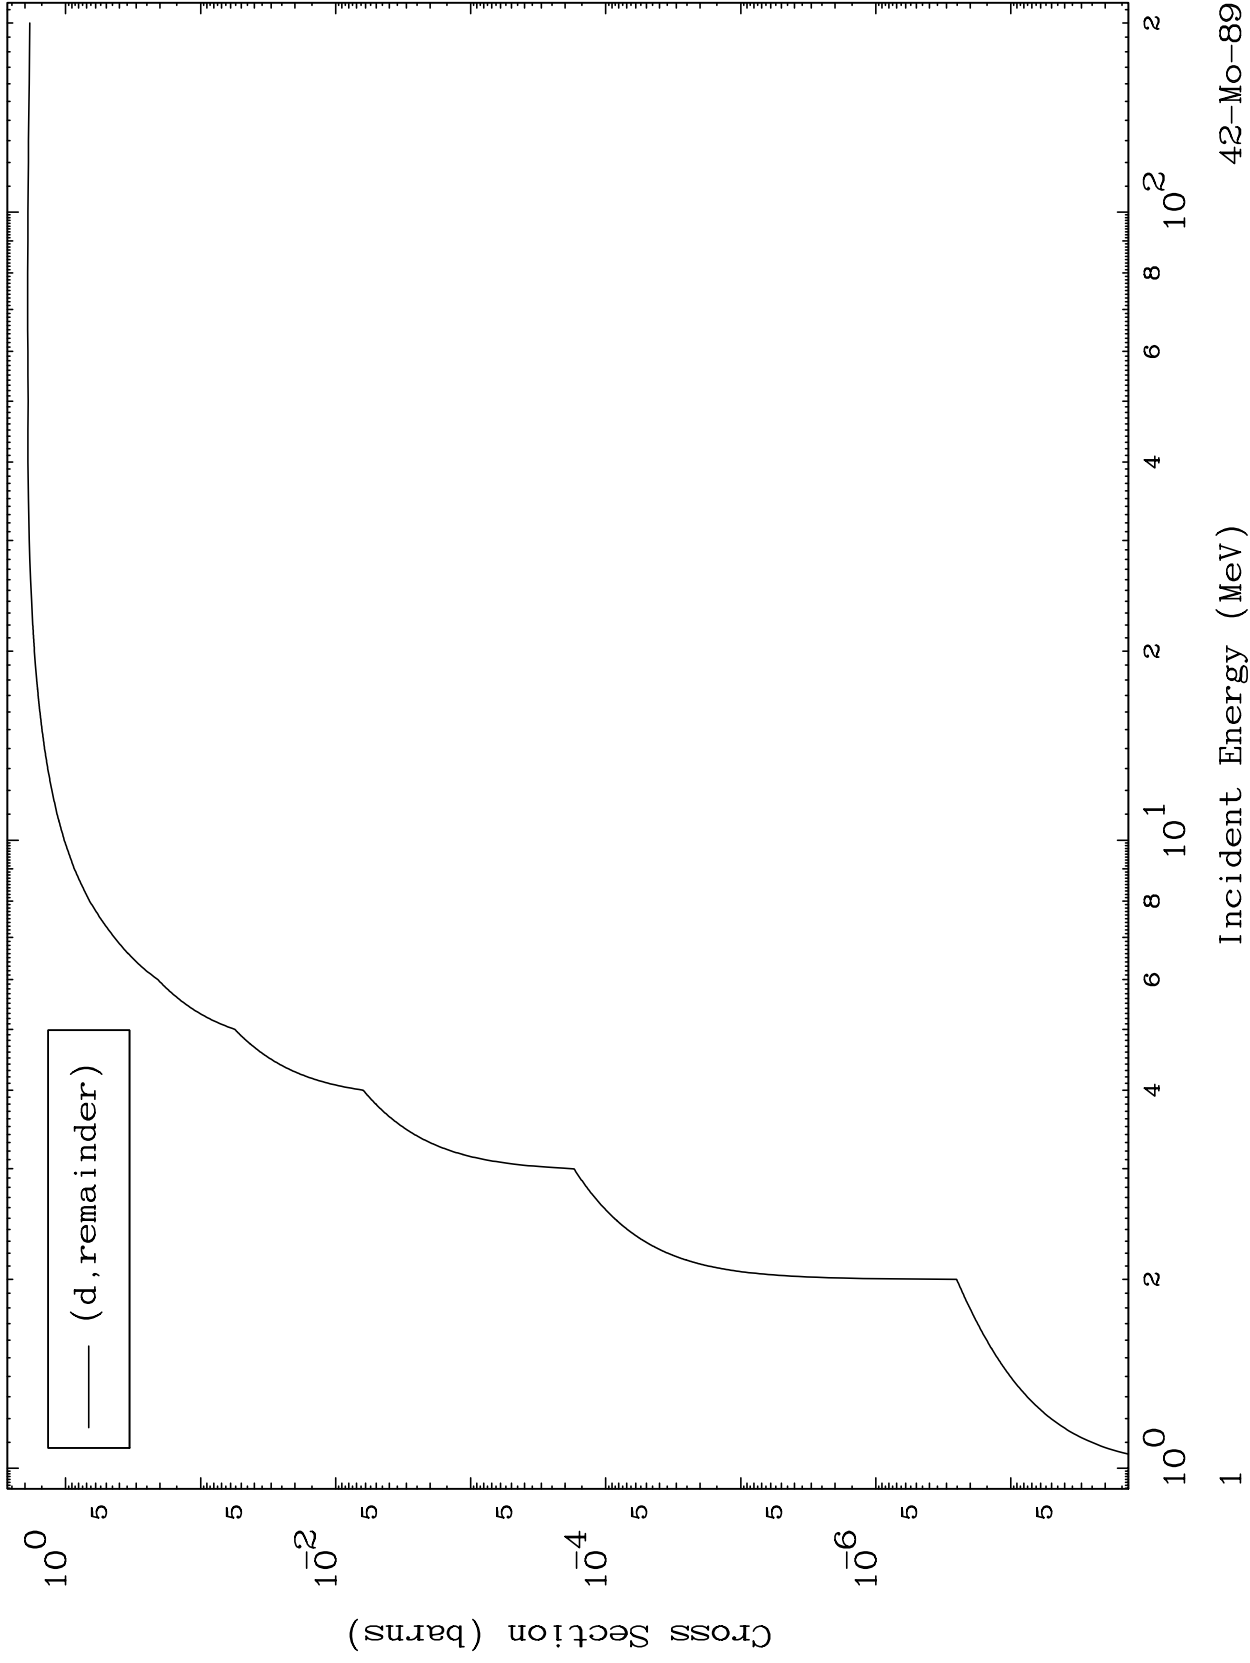

Press Mouse Button to Start

MAT 4216

Deuteron Major
0 Kelvin Cross Sections

42-Mo-89

42-Mo-89