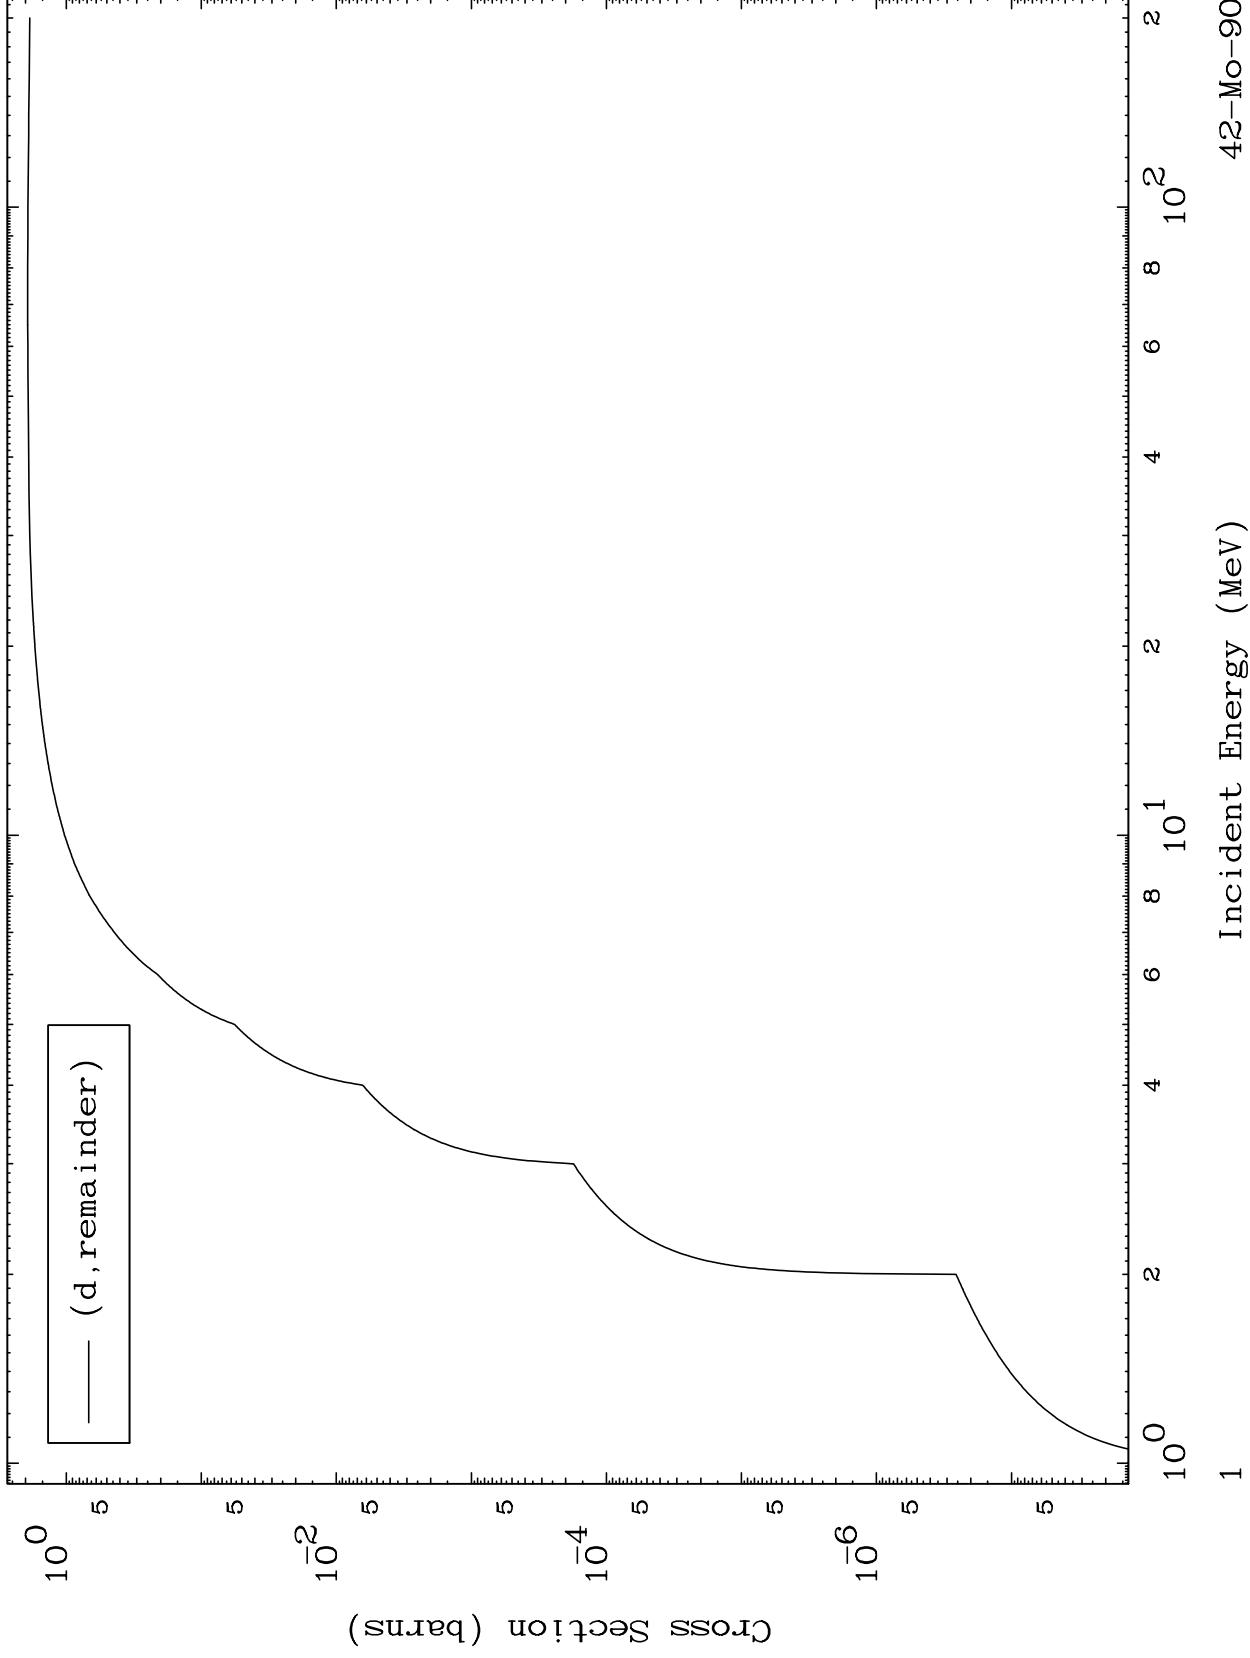

Press Mouse Button to Start

MAT 4219

Deuteron Major
0 Kelvin Cross Sections

42-Mo-90

42-Mo-90