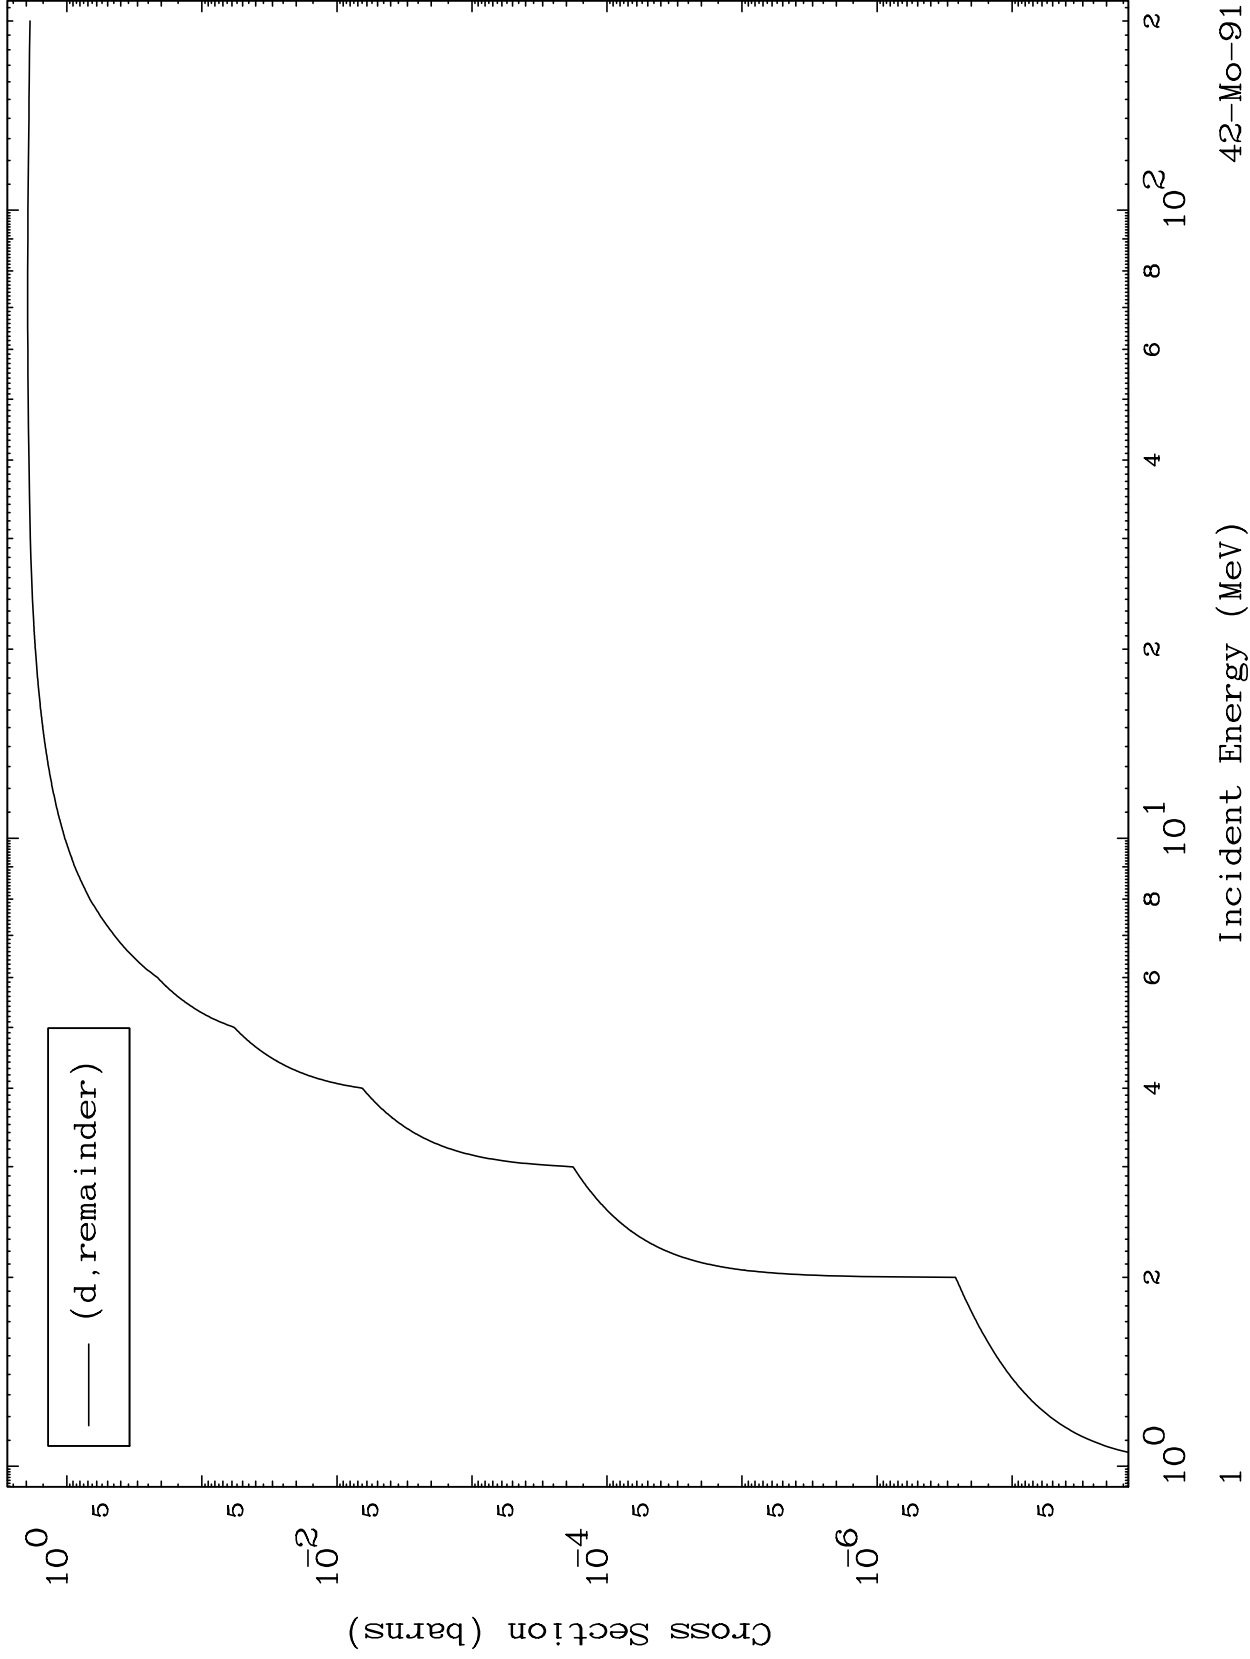

Press Mouse Button to Start

MAT 4222

Deuteron Major
0 Kelvin Cross Sections

42-Mo-91

42-Mo-91