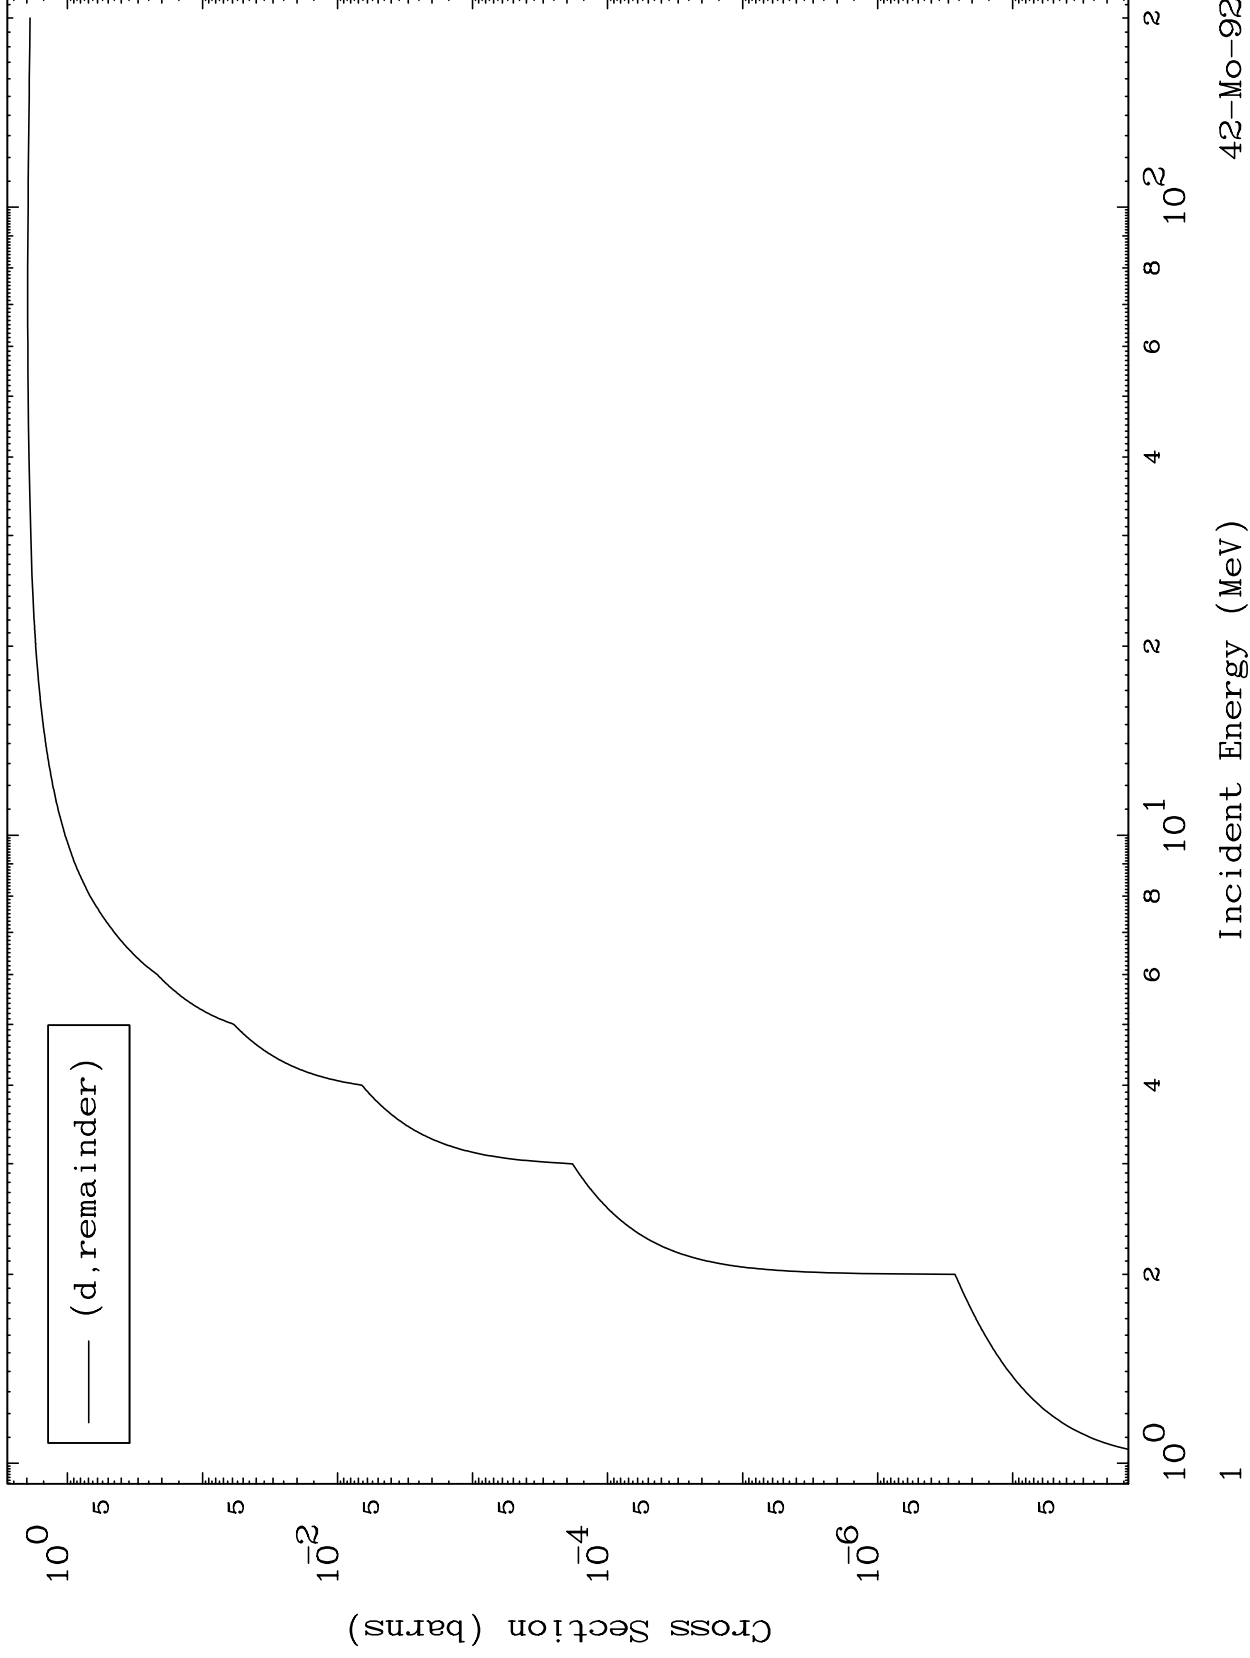

Press Mouse Button to Start

MAT 4225

Deuteron Major  
0 Kelvin Cross Sections

42-Mo-92

42-Mo-92