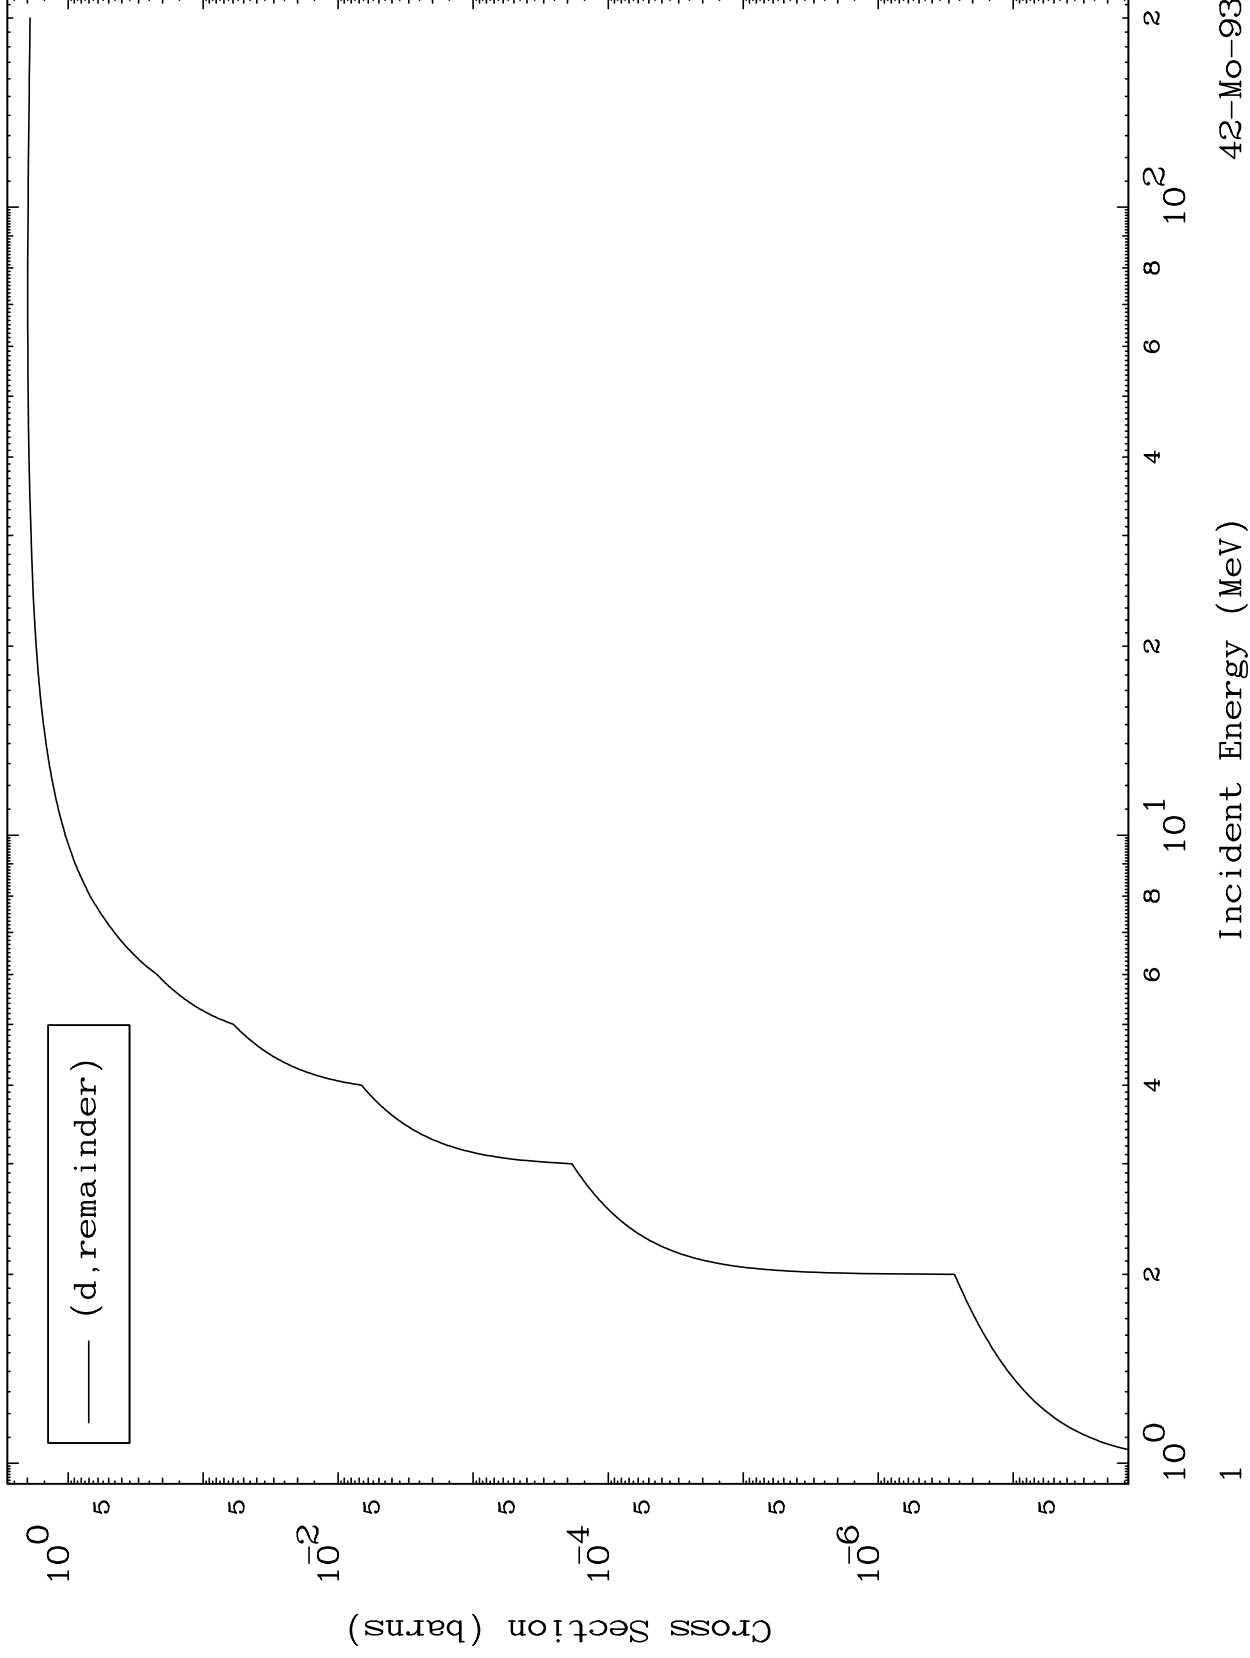

Press Mouse Button to Start

MAT 4228

Deuteron Major  
0 Kelvin Cross Sections

42-Mo-93

42-Mo-93