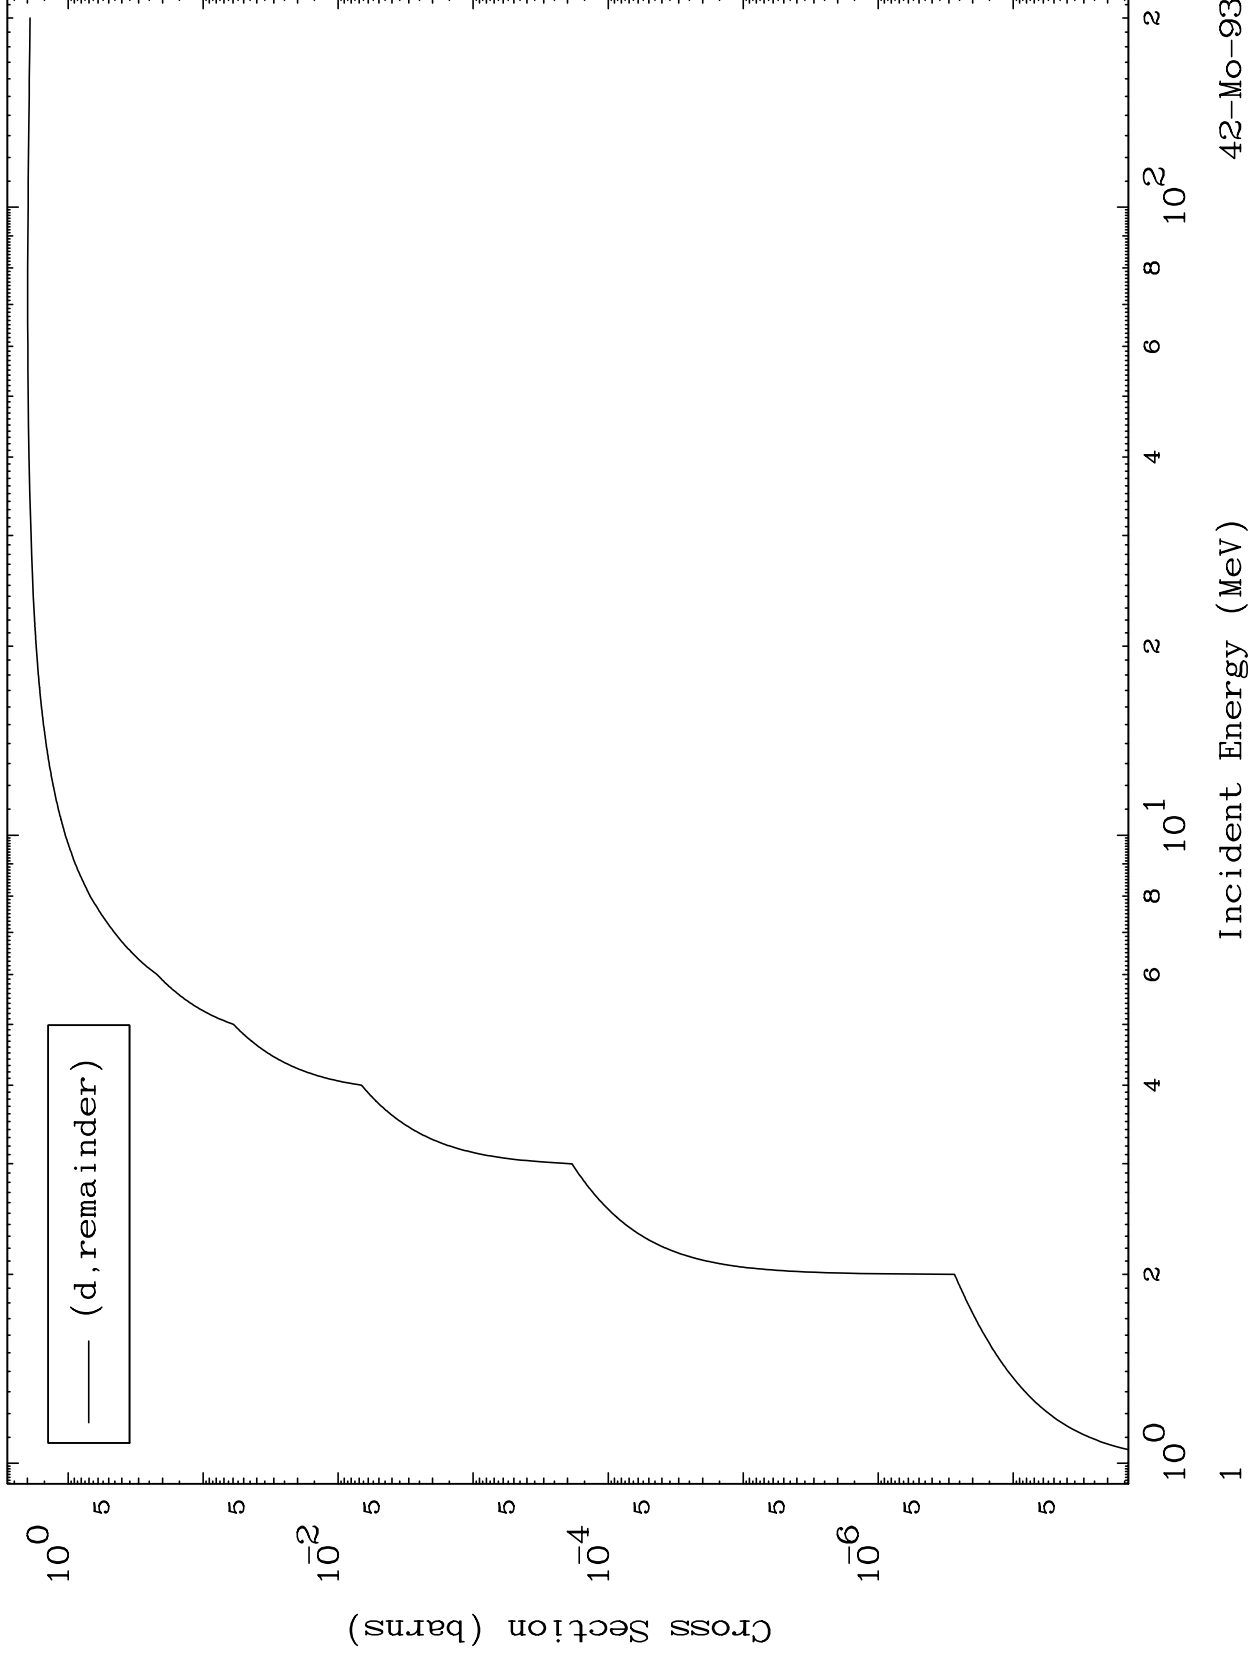

Press Mouse Button to Start

MAT 4229

Deuteron Major
0 Kelvin Cross Sections

42-Mo-93

42-Mo-93