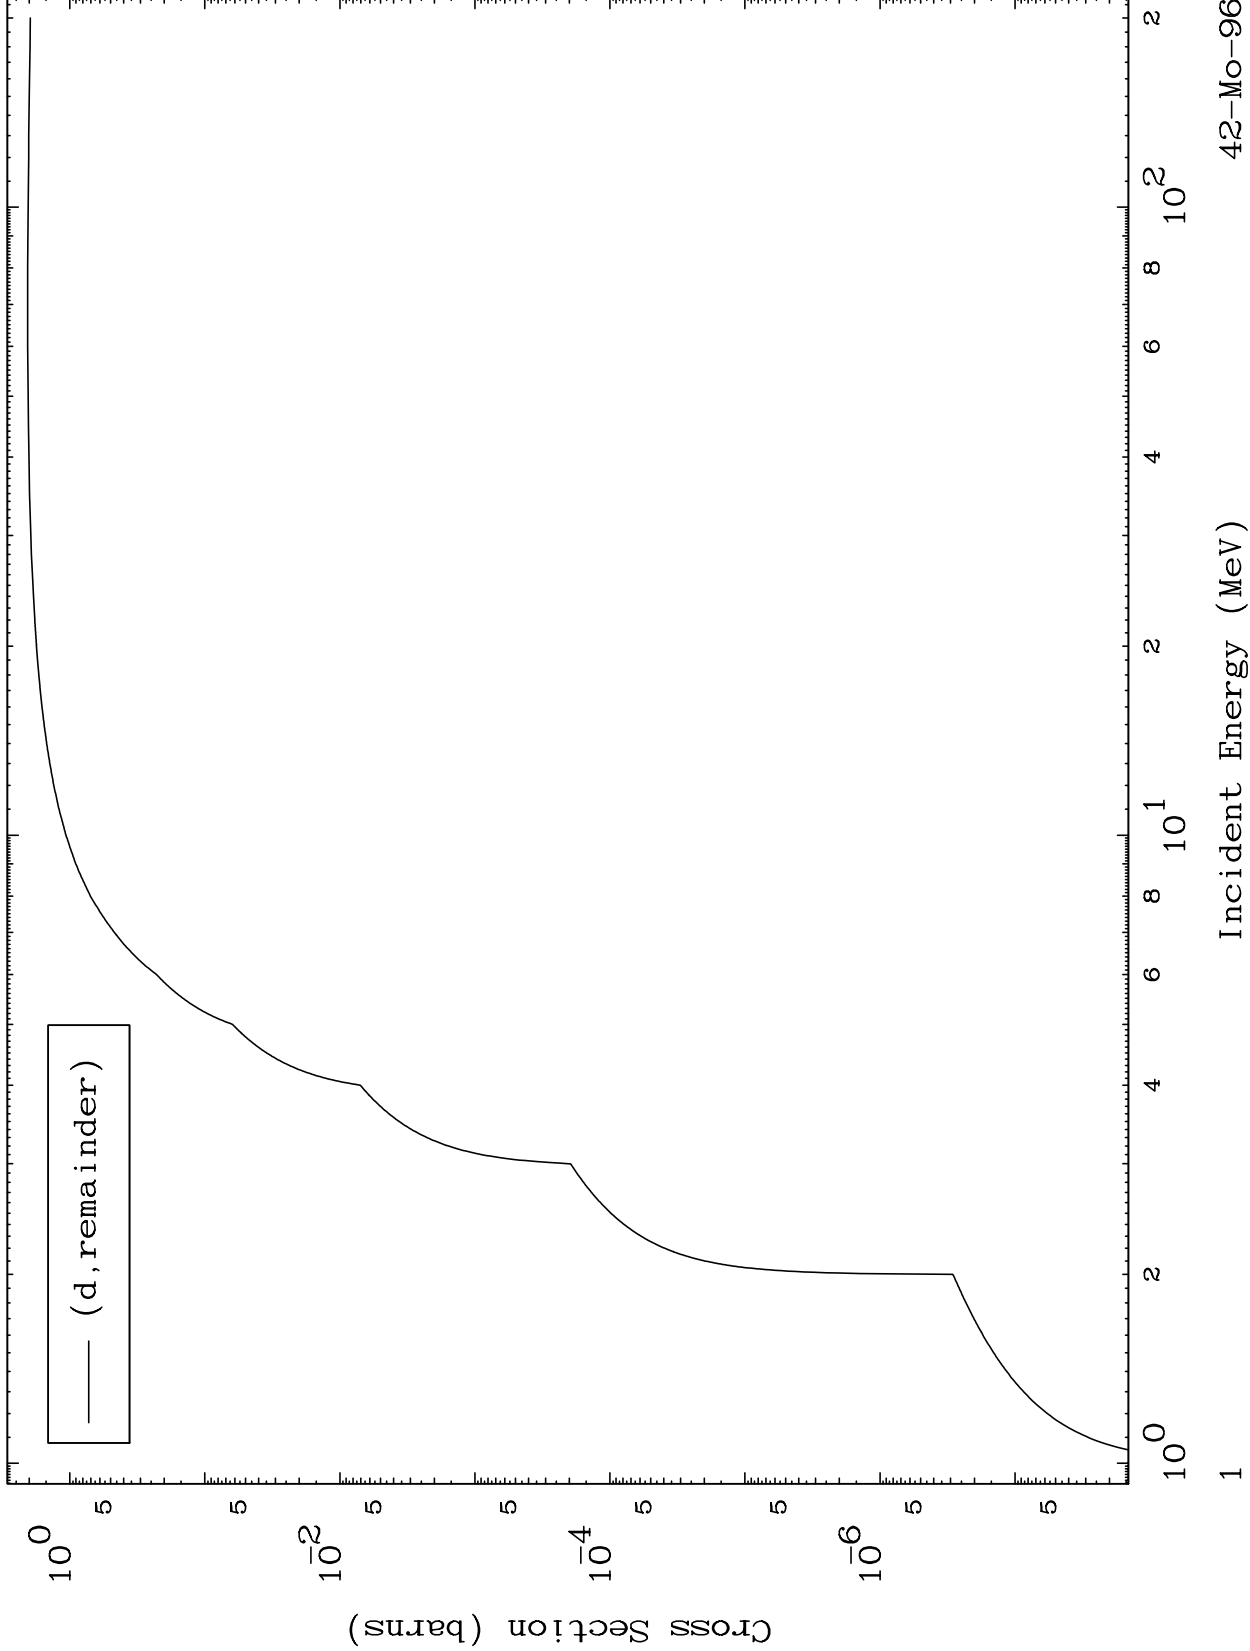

Press Mouse Button to Start

MAT 4237

Deuteron Major  
0 Kelvin Cross Sections

42-Mo-96

42-Mo-96