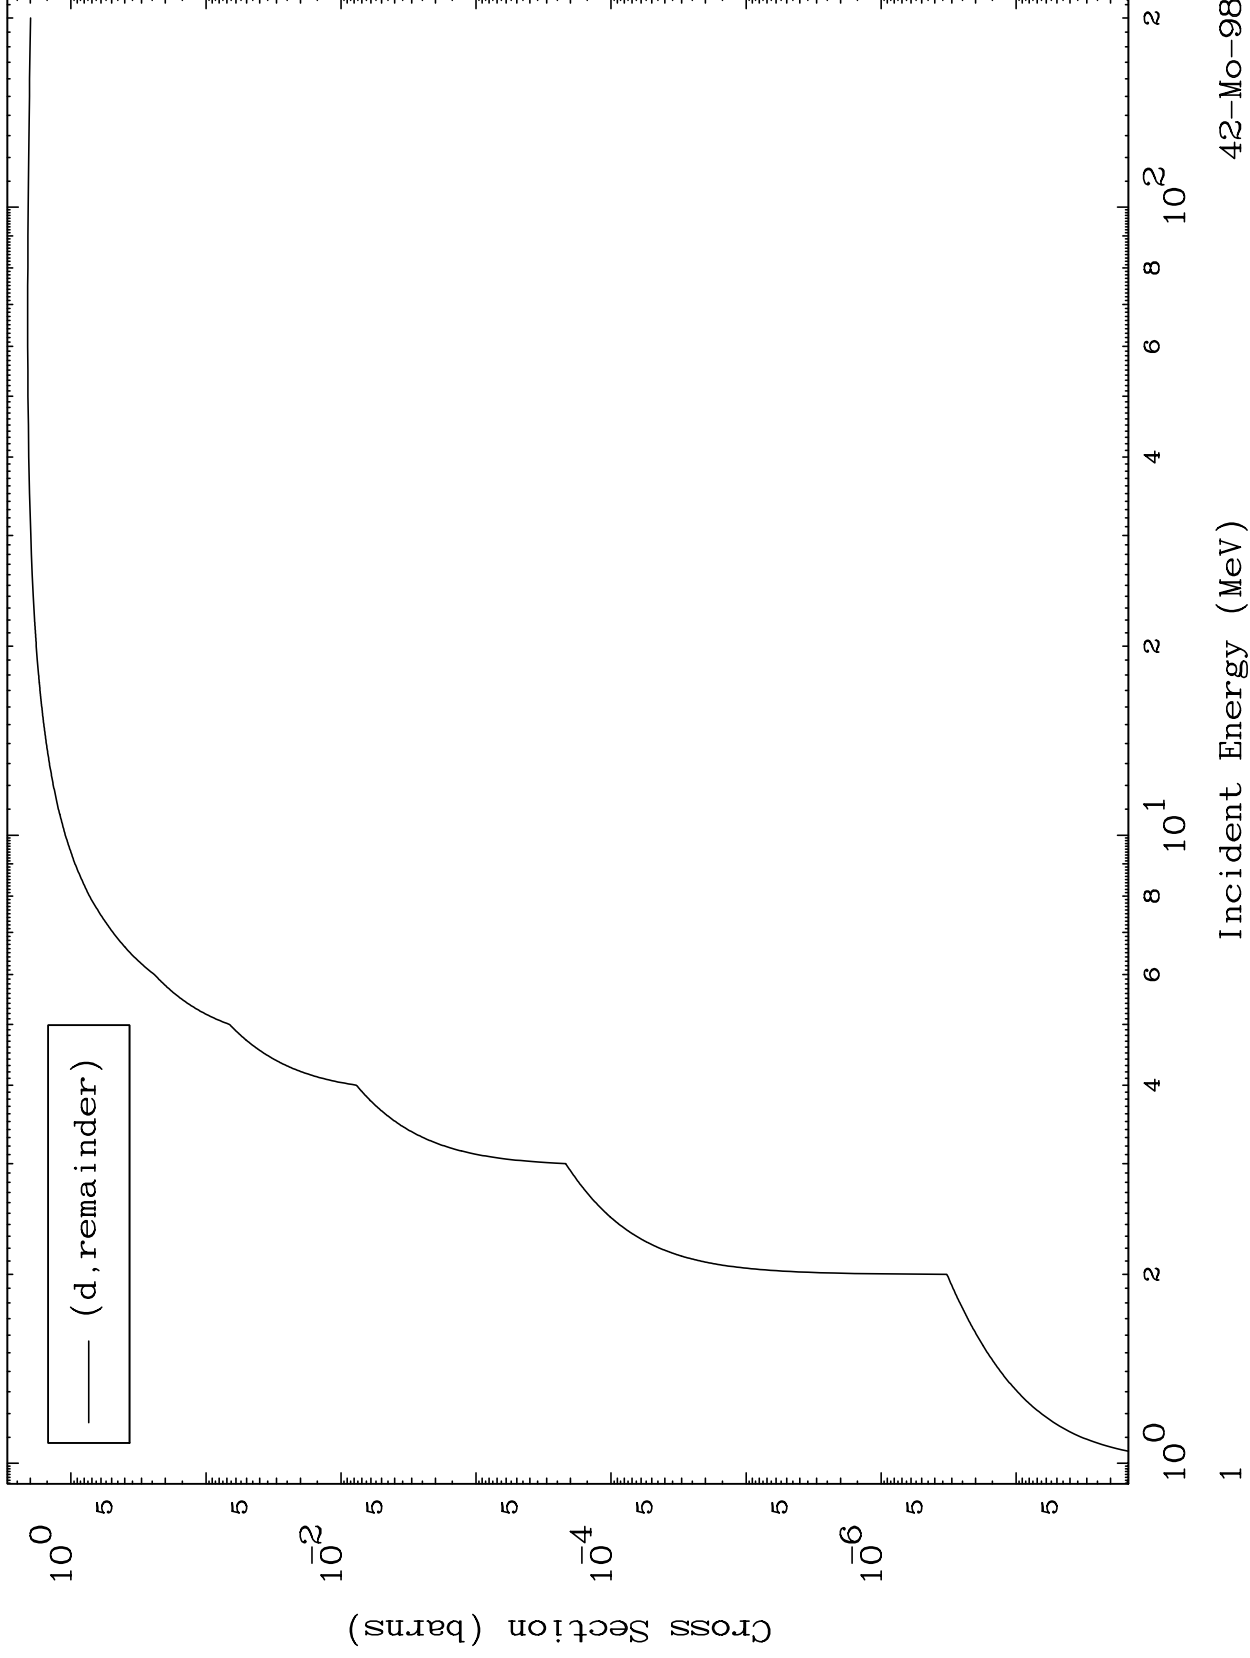

Press Mouse Button to Start

MAT 4243

Deuteron Major
0 Kelvin Cross Sections

42-Mo-98

42-Mo-98