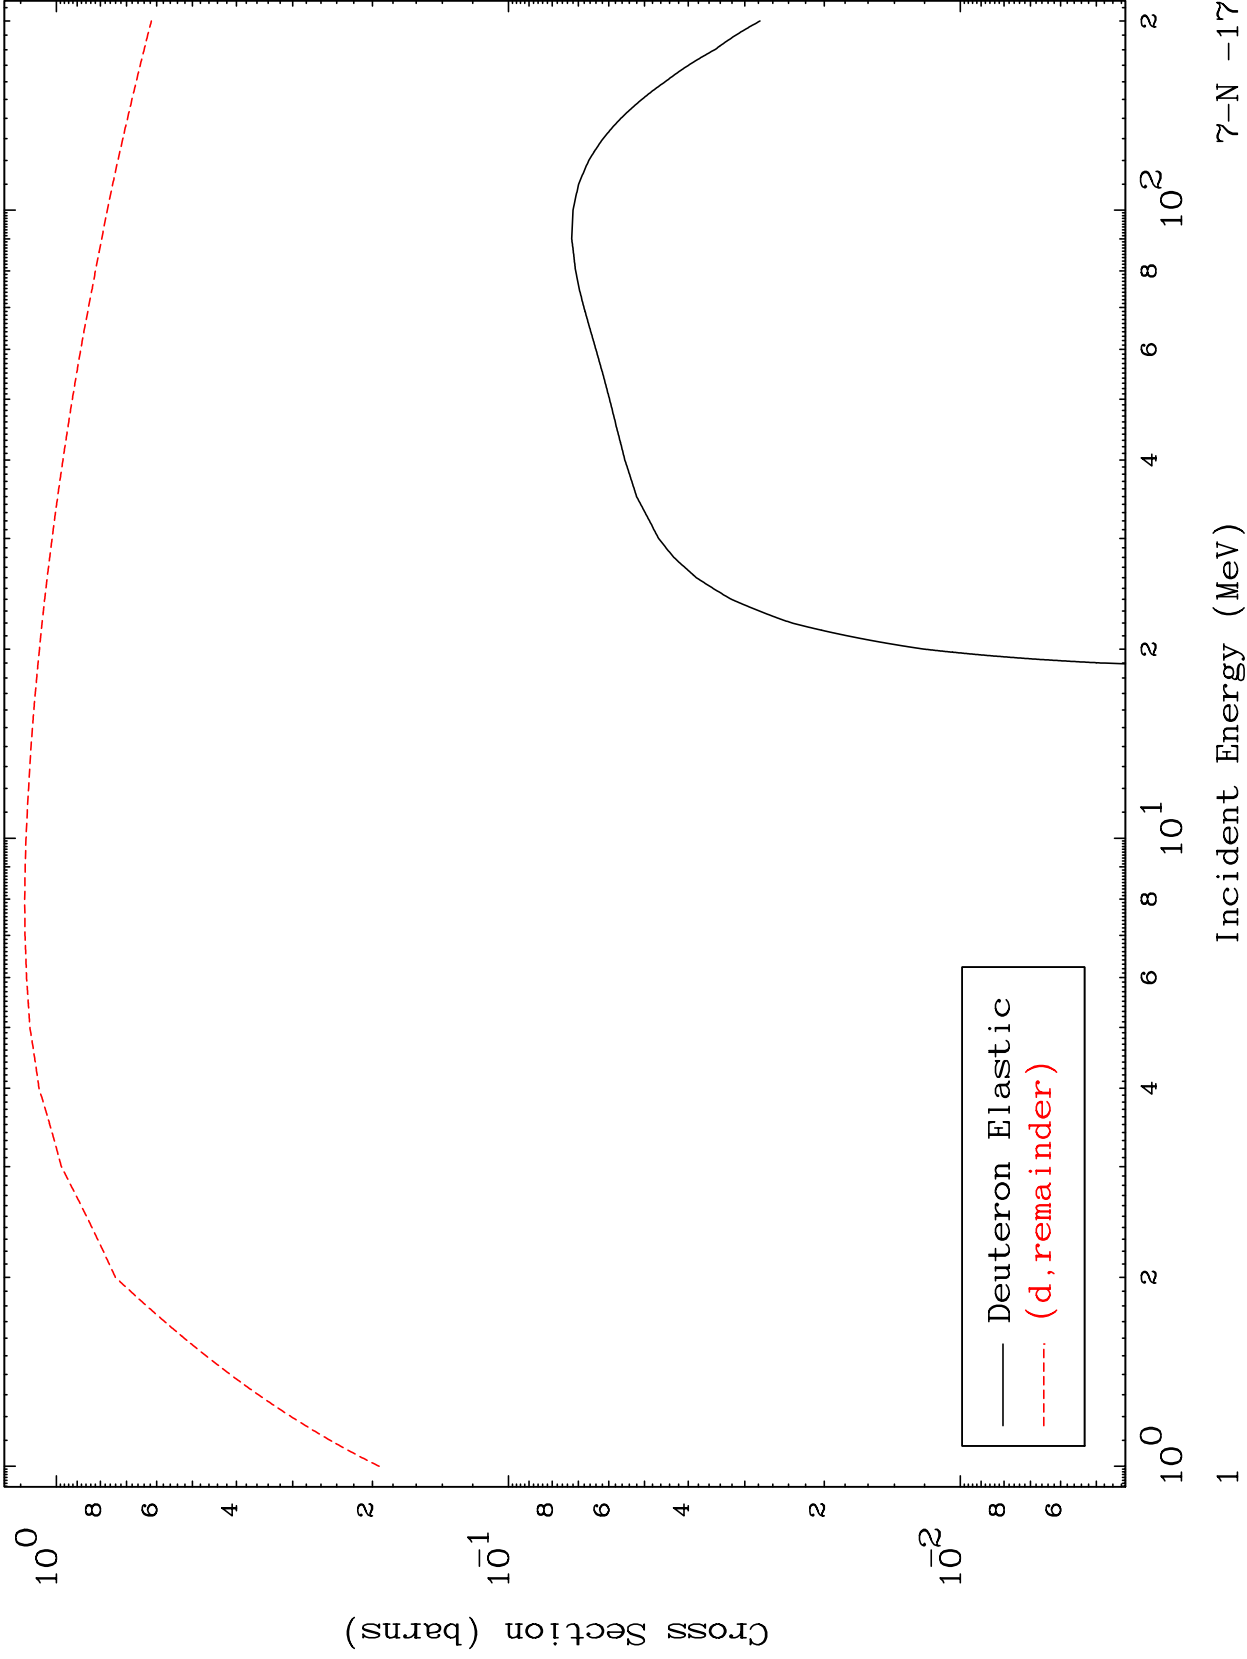

Press Mouse Button to Start

MAT 734

Deuteron Major
0 Kelvin Cross Sections

7-N -17

7-N -17