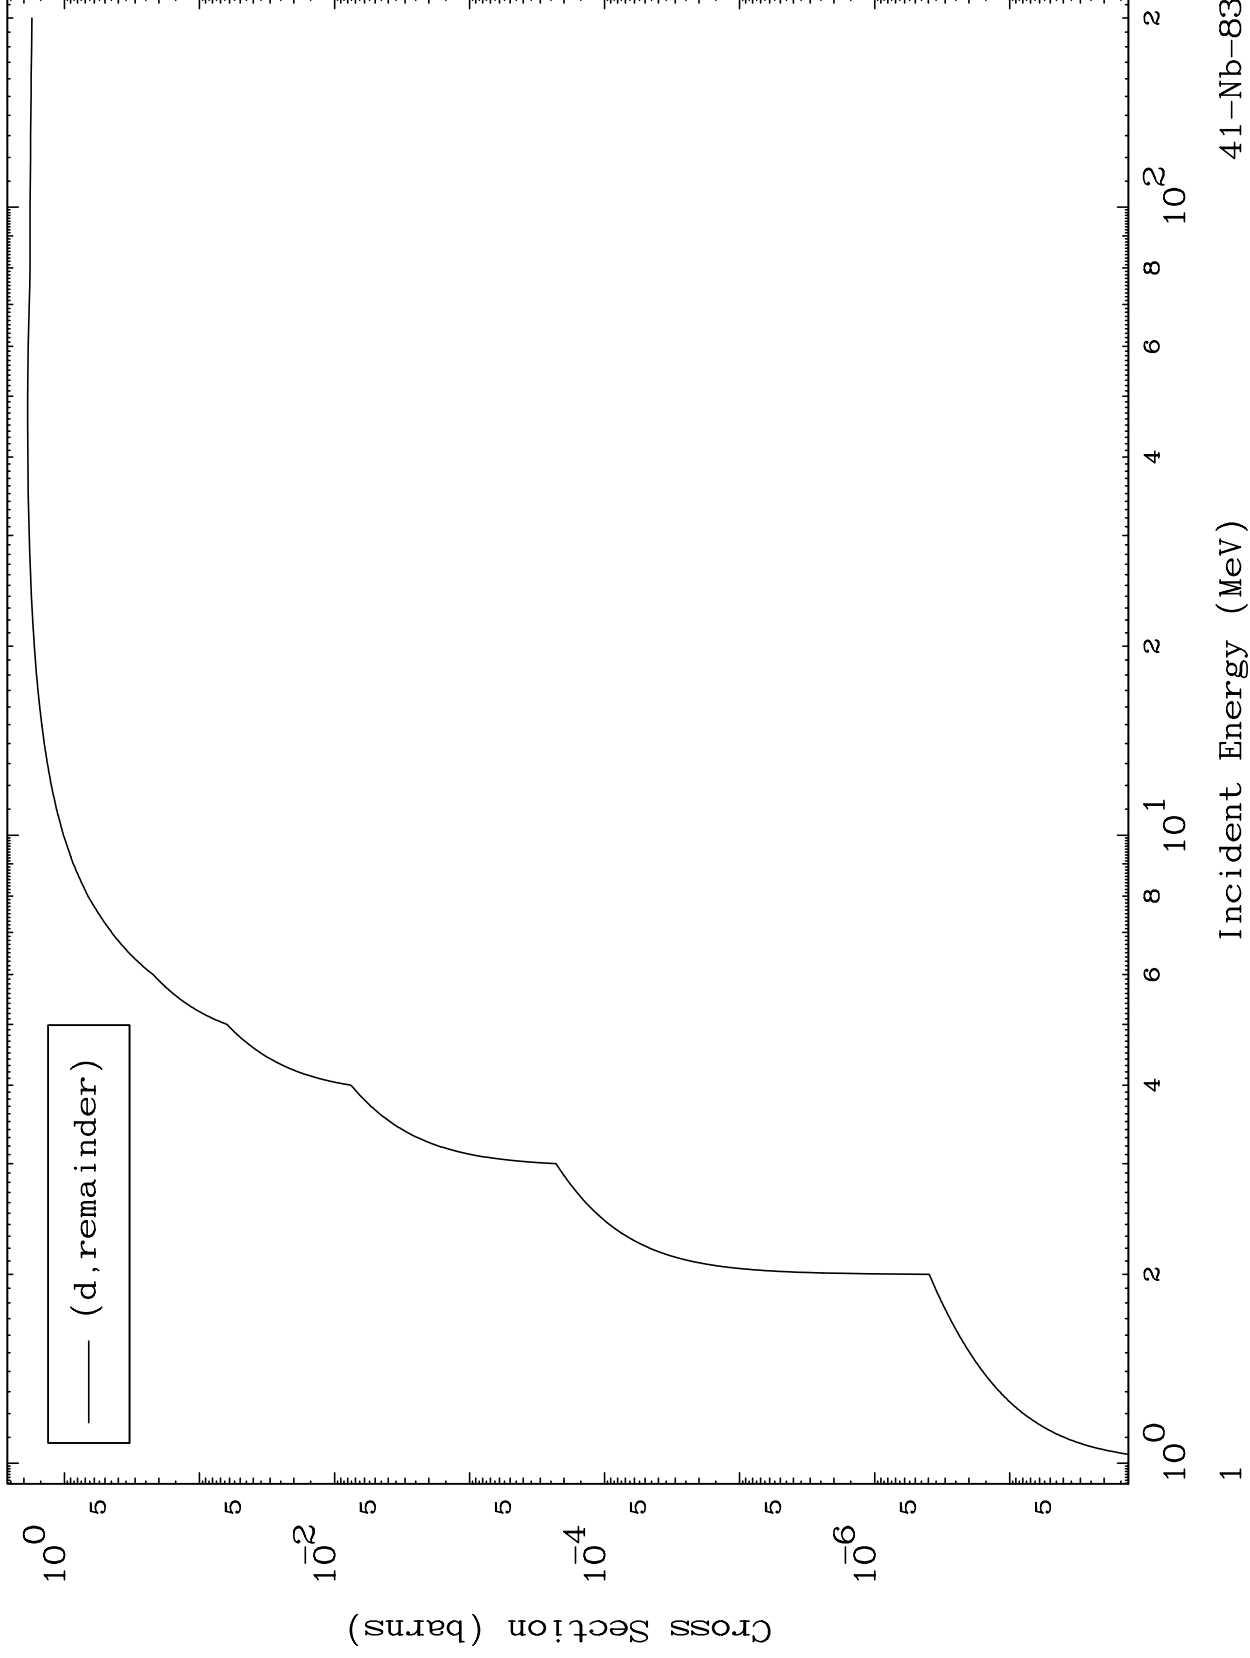

Press Mouse Button to Start

MAT 4095

Deuteron Major
0 Kelvin Cross Sections

41-Nb-83

41-Nb-83