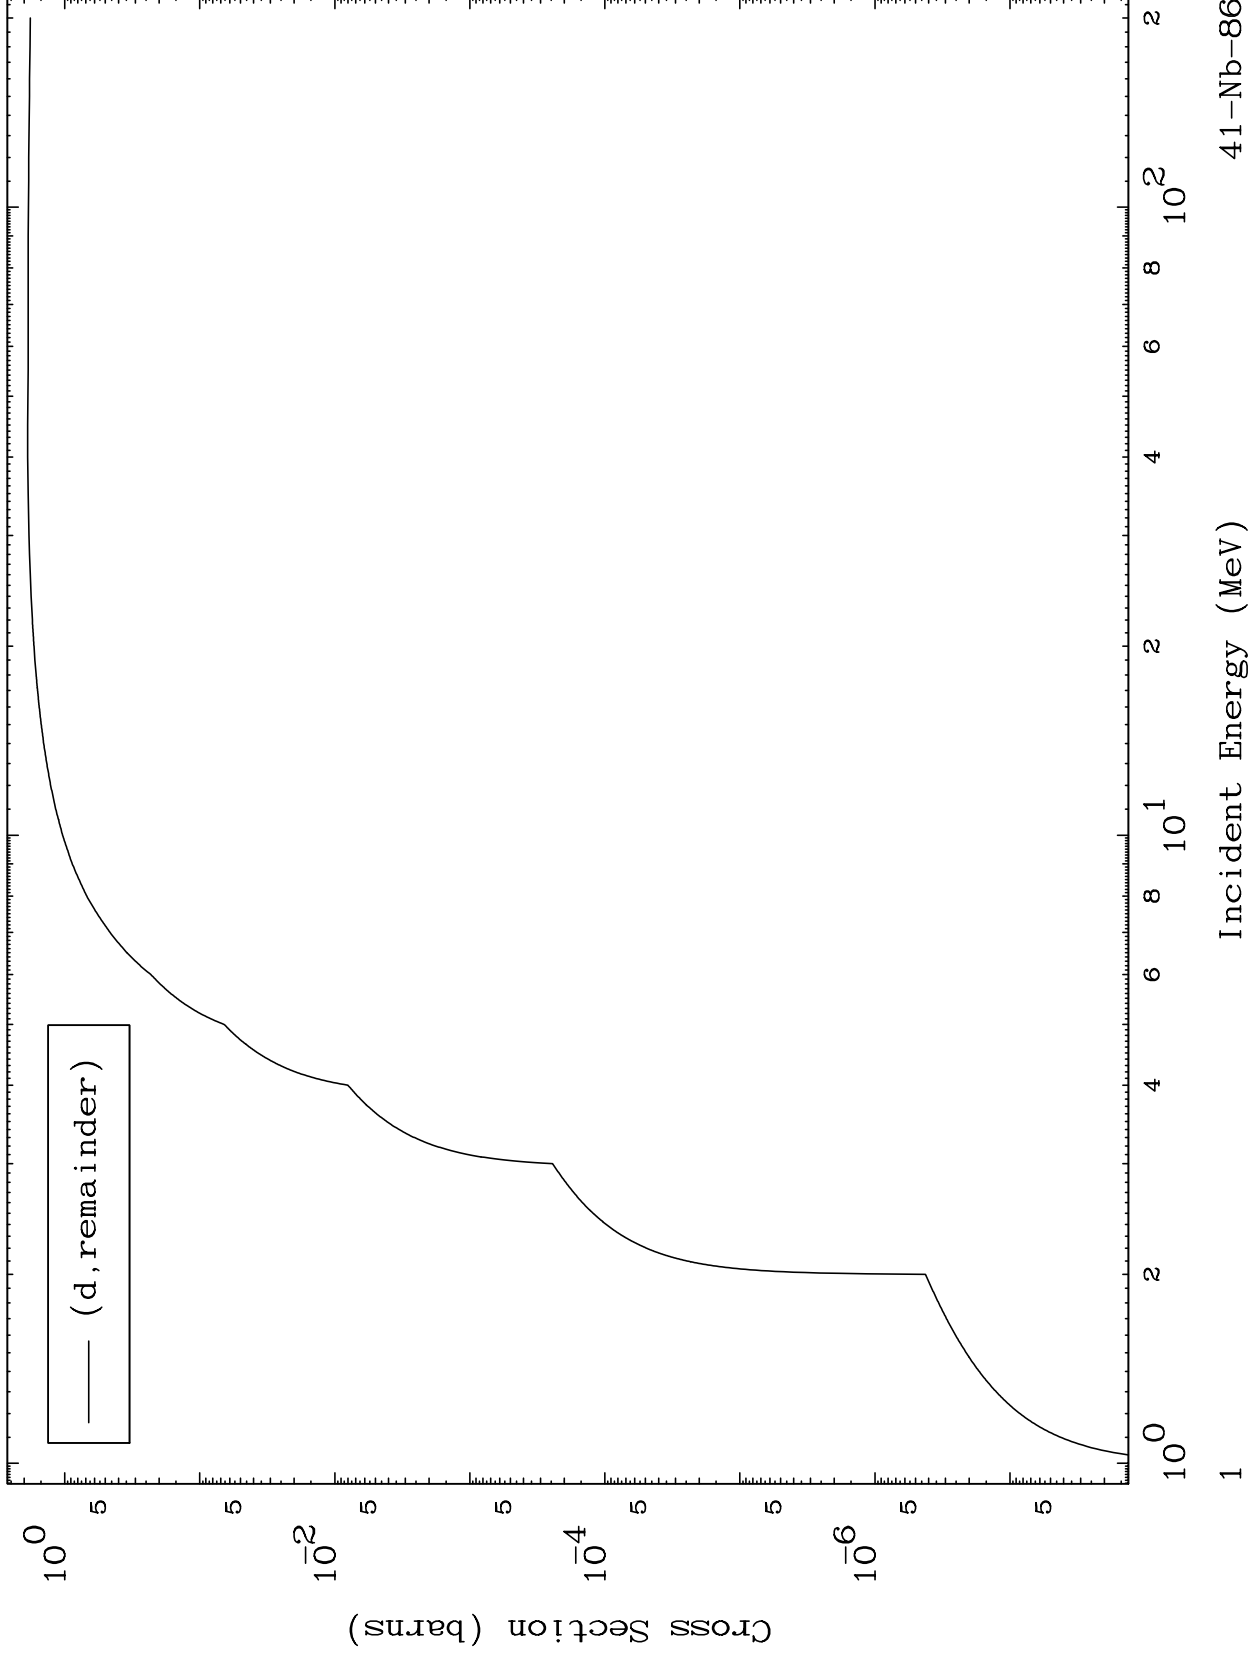

Press Mouse Button to Start

MAT 4105

Deuteron Major
0 Kelvin Cross Sections

41-Nb-86

41-Nb-86