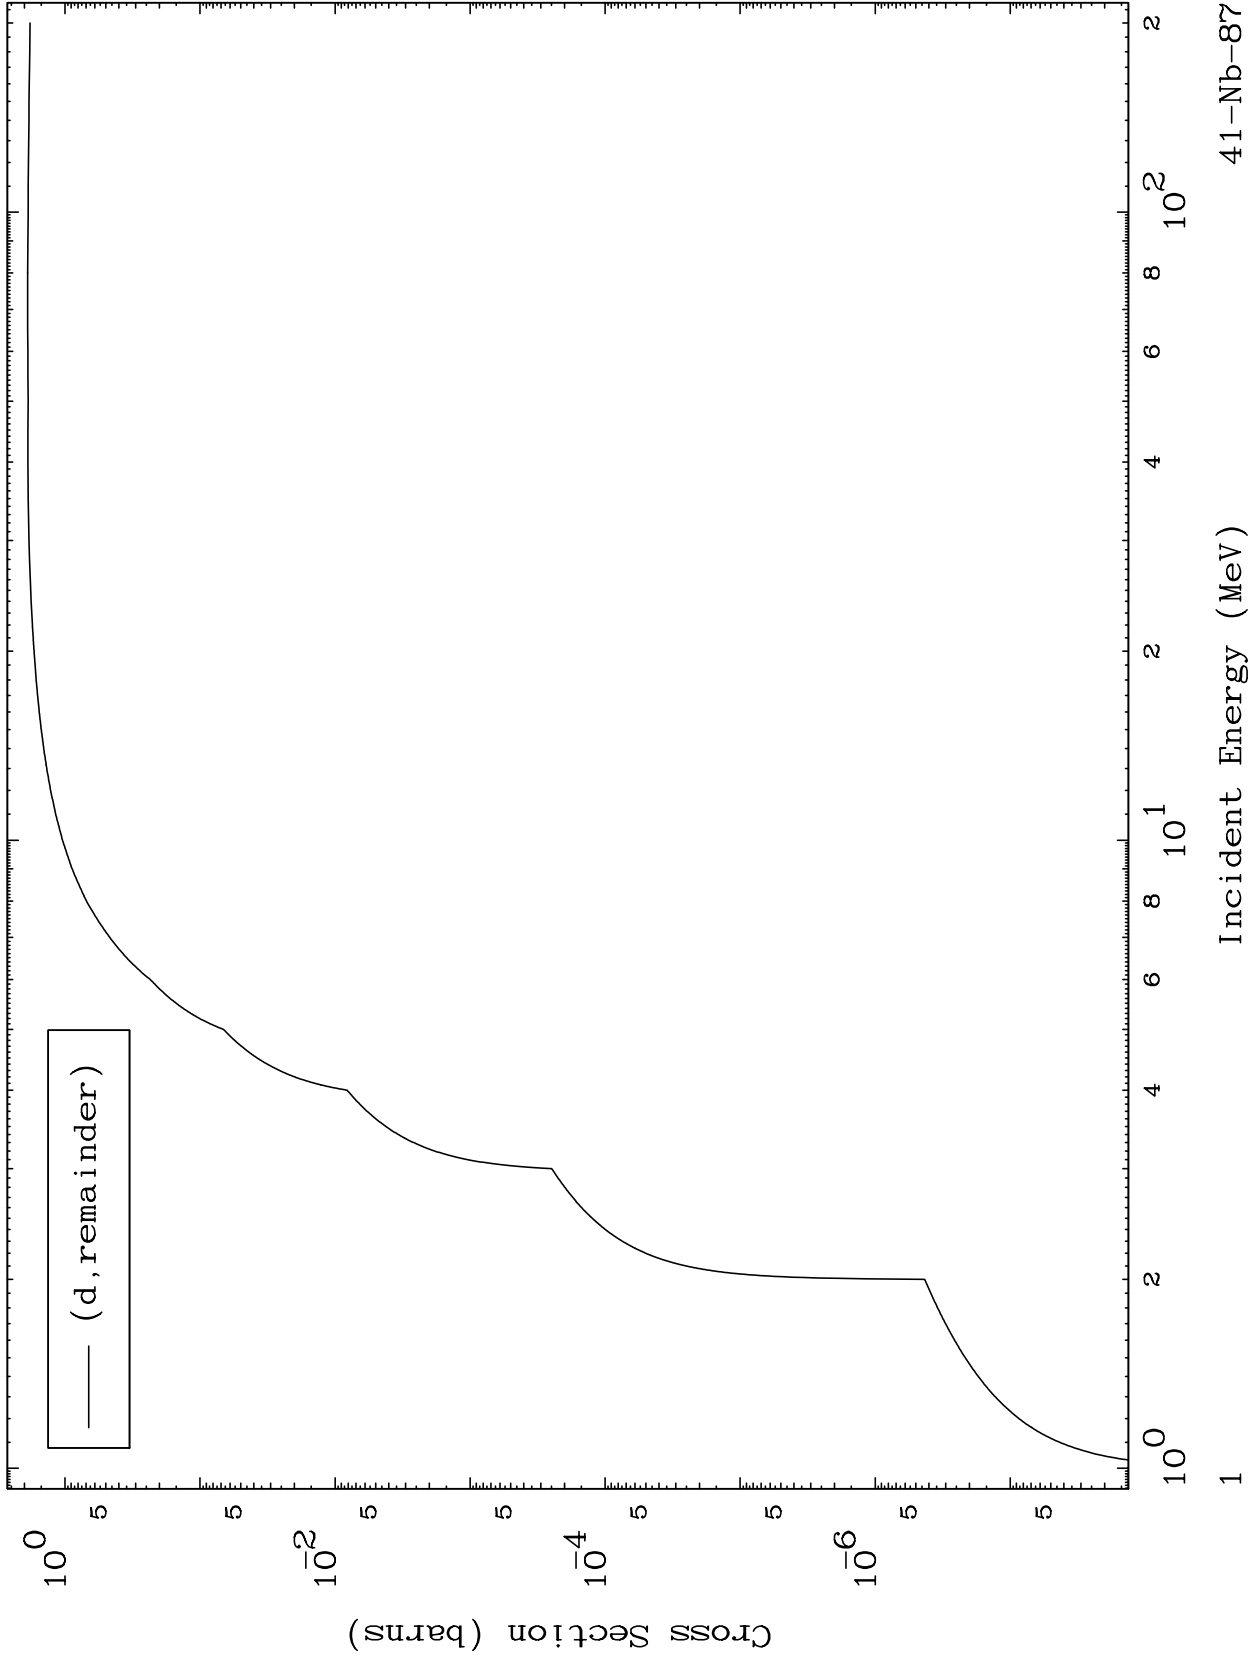

Press Mouse Button to Start

MAT 4107

Deuteron Major  
0 Kelvin Cross Sections

41-Nb-87

41-Nb-87