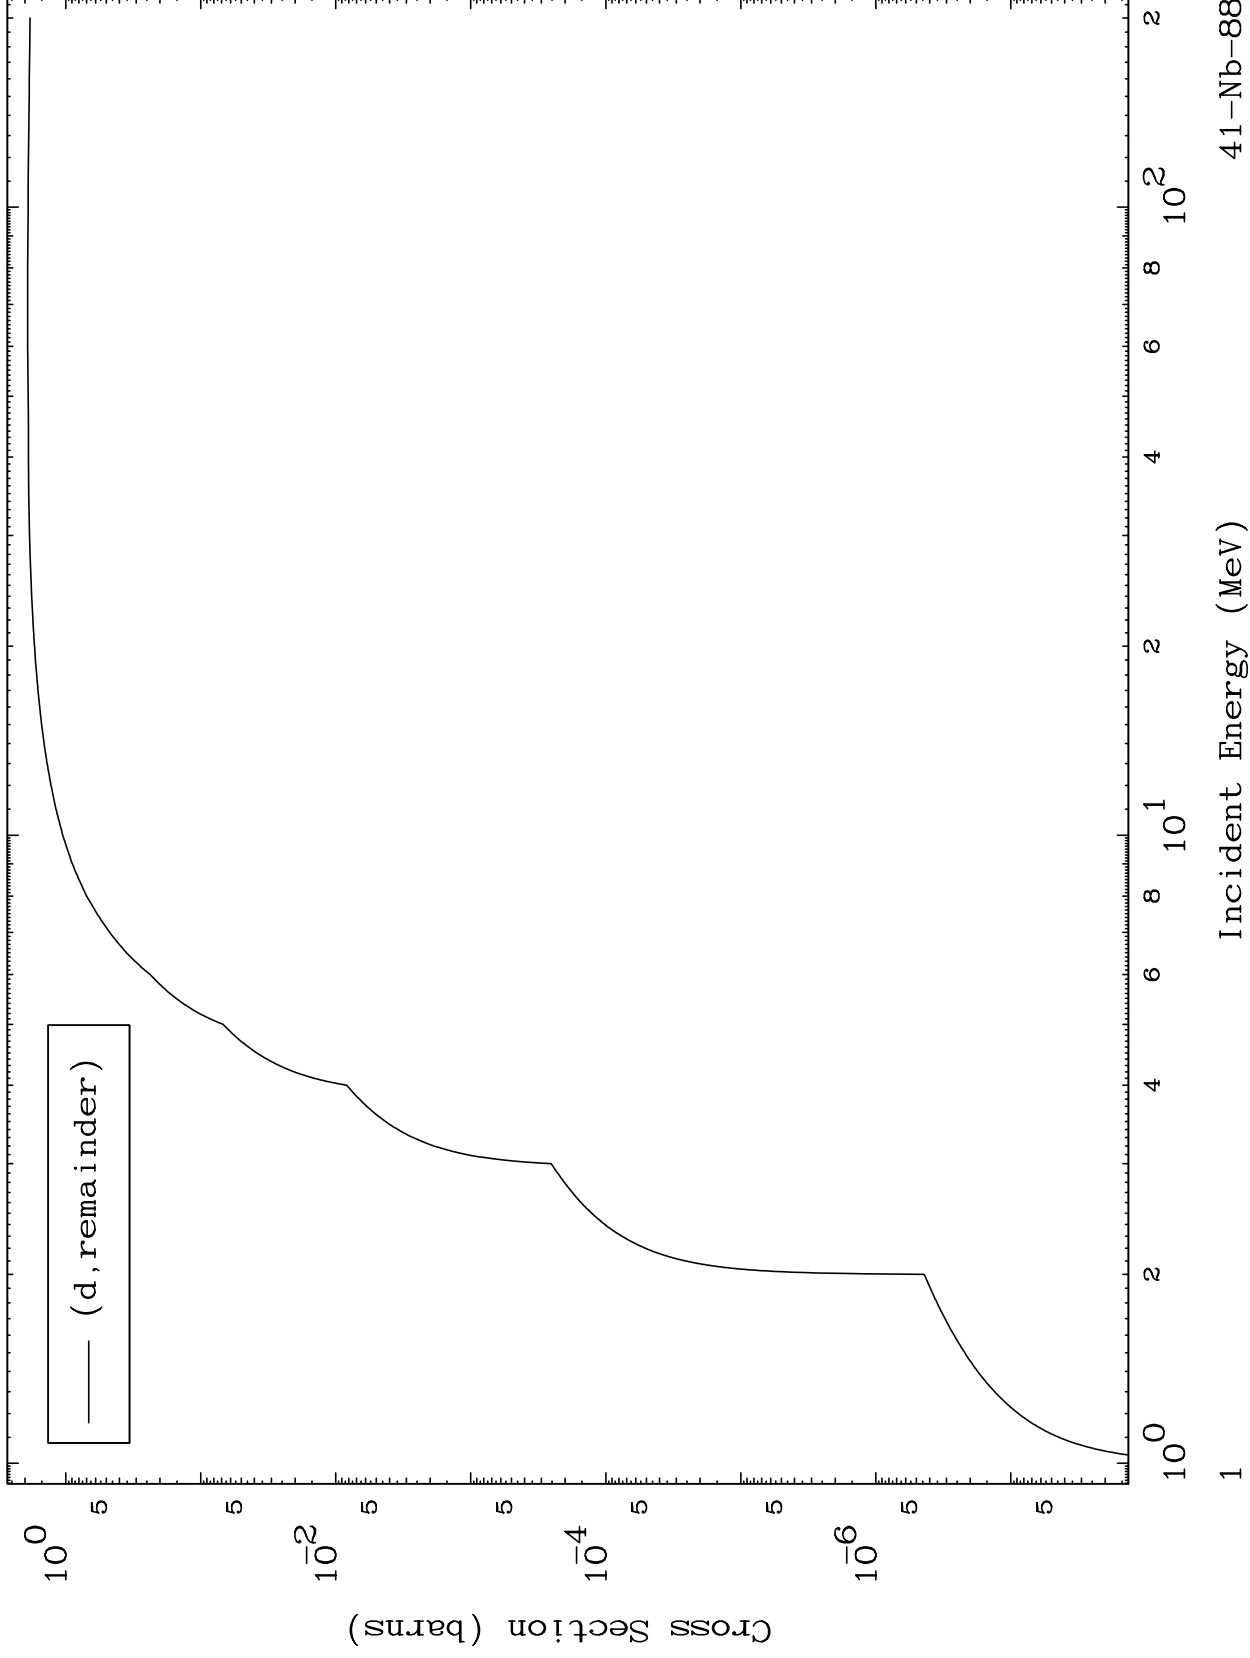

Press Mouse Button to Start

MAT 4110

Deuteron Major
0 Kelvin Cross Sections

41-Nb-88

41-Nb-88