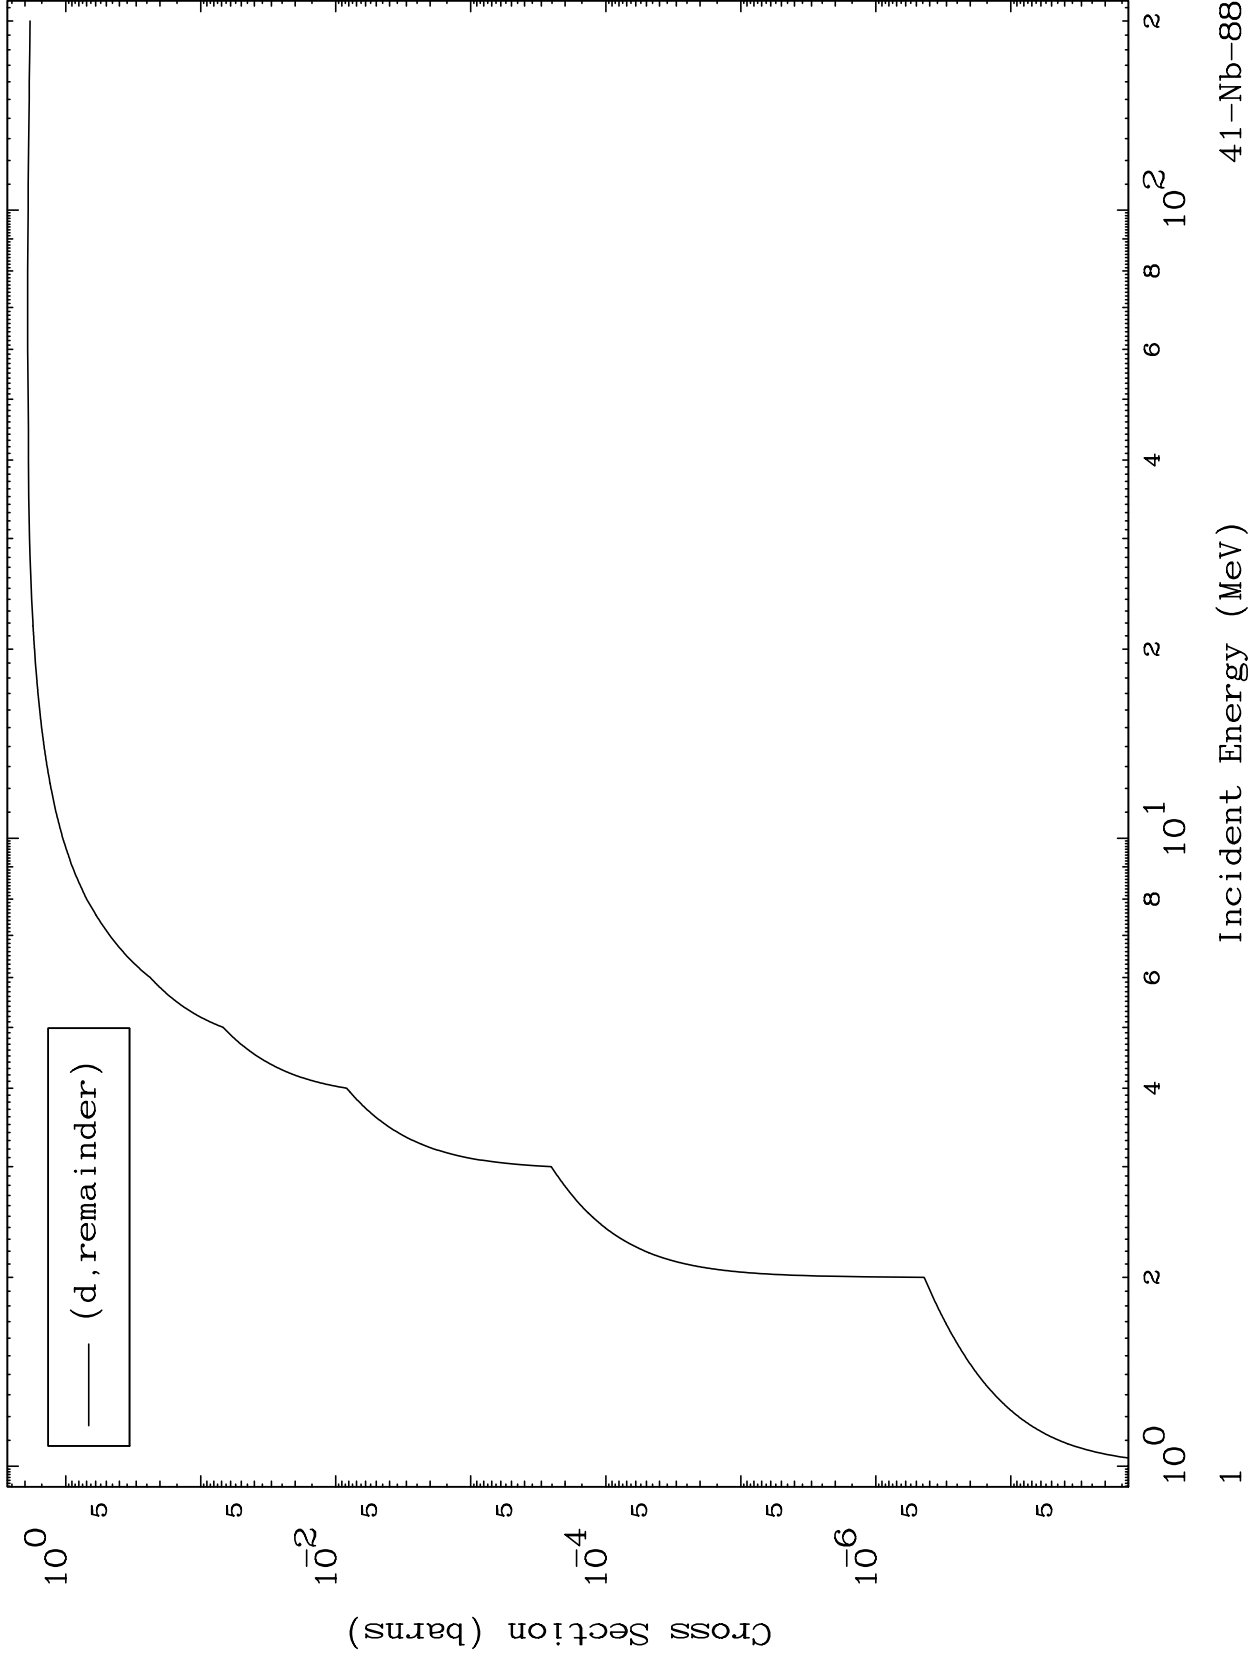

Press Mouse Button to Start

MAT 4111

Deuteron Major  
0 Kelvin Cross Sections

41-Nb-88

41-Nb-88