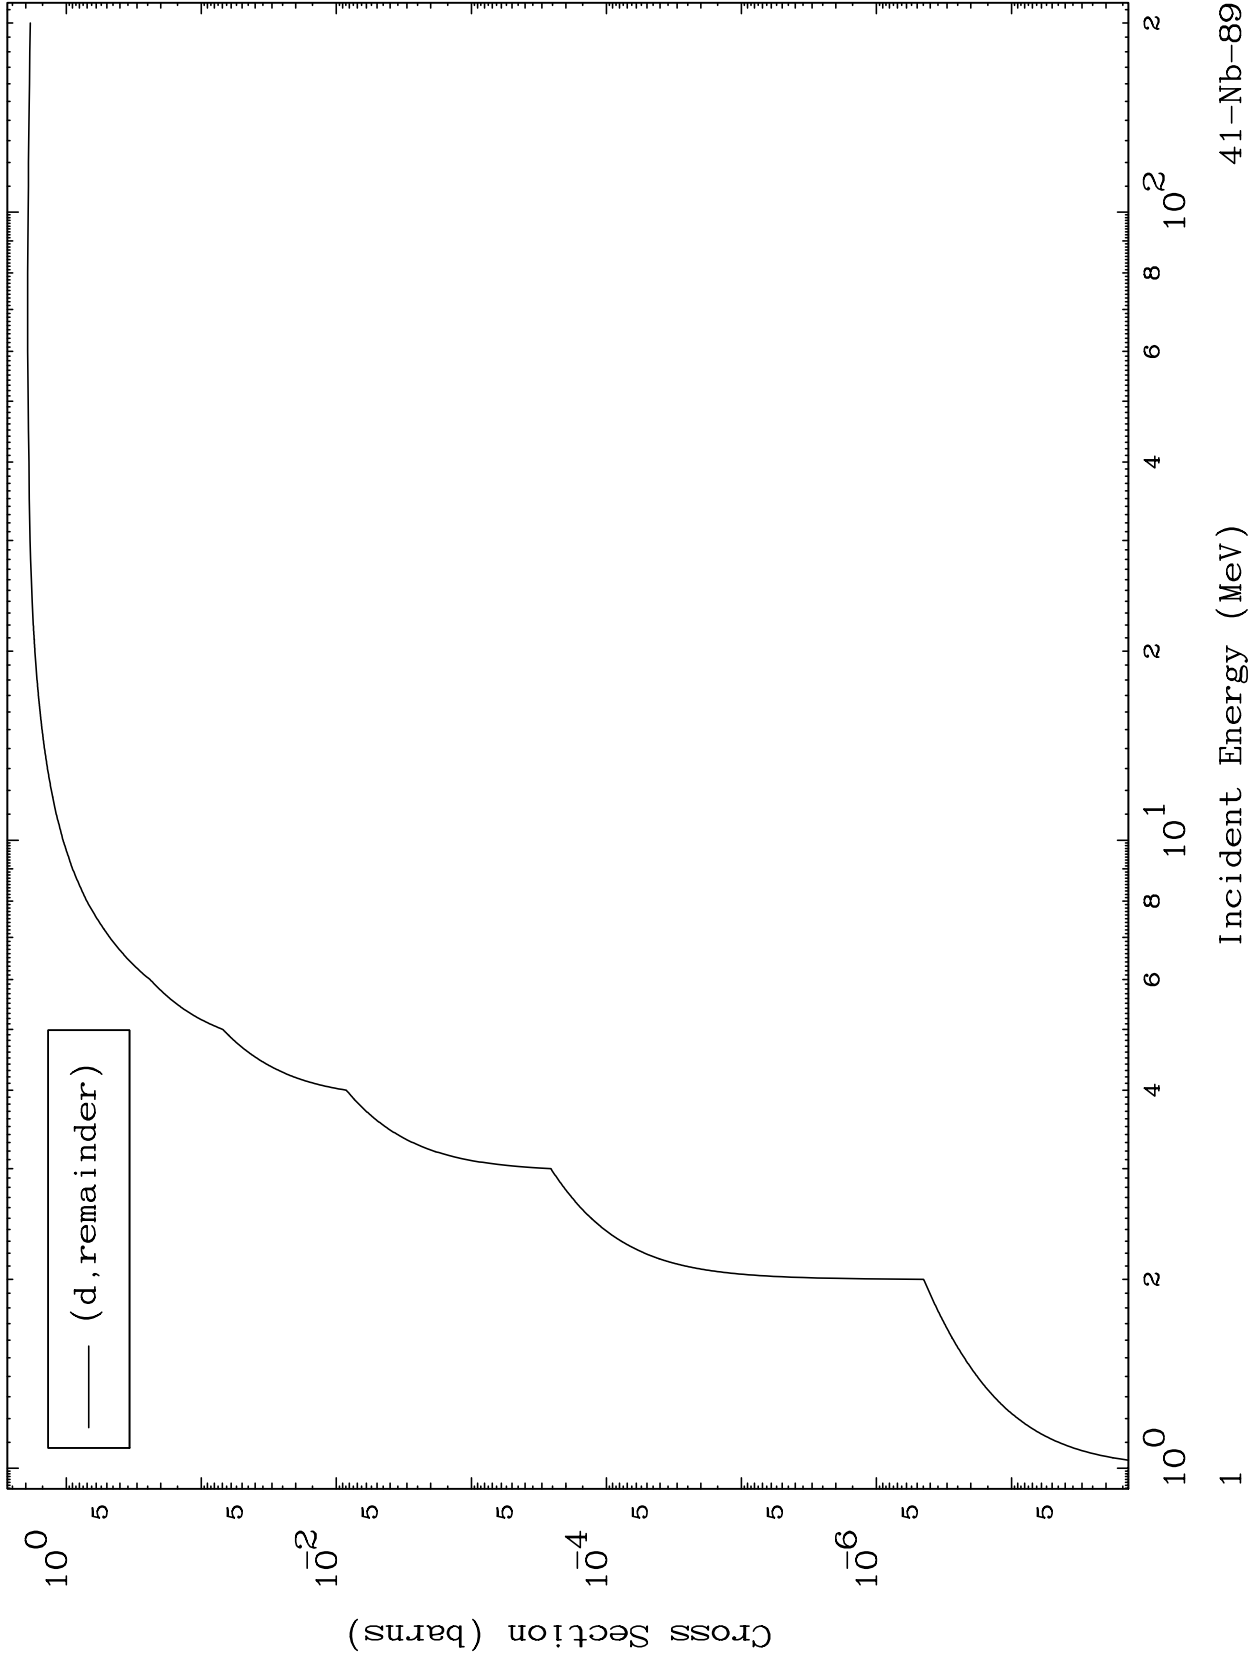

Press Mouse Button to Start

MAT 4113

Deuteron Major
0 Kelvin Cross Sections

41-Nb-89

41-Nb-89