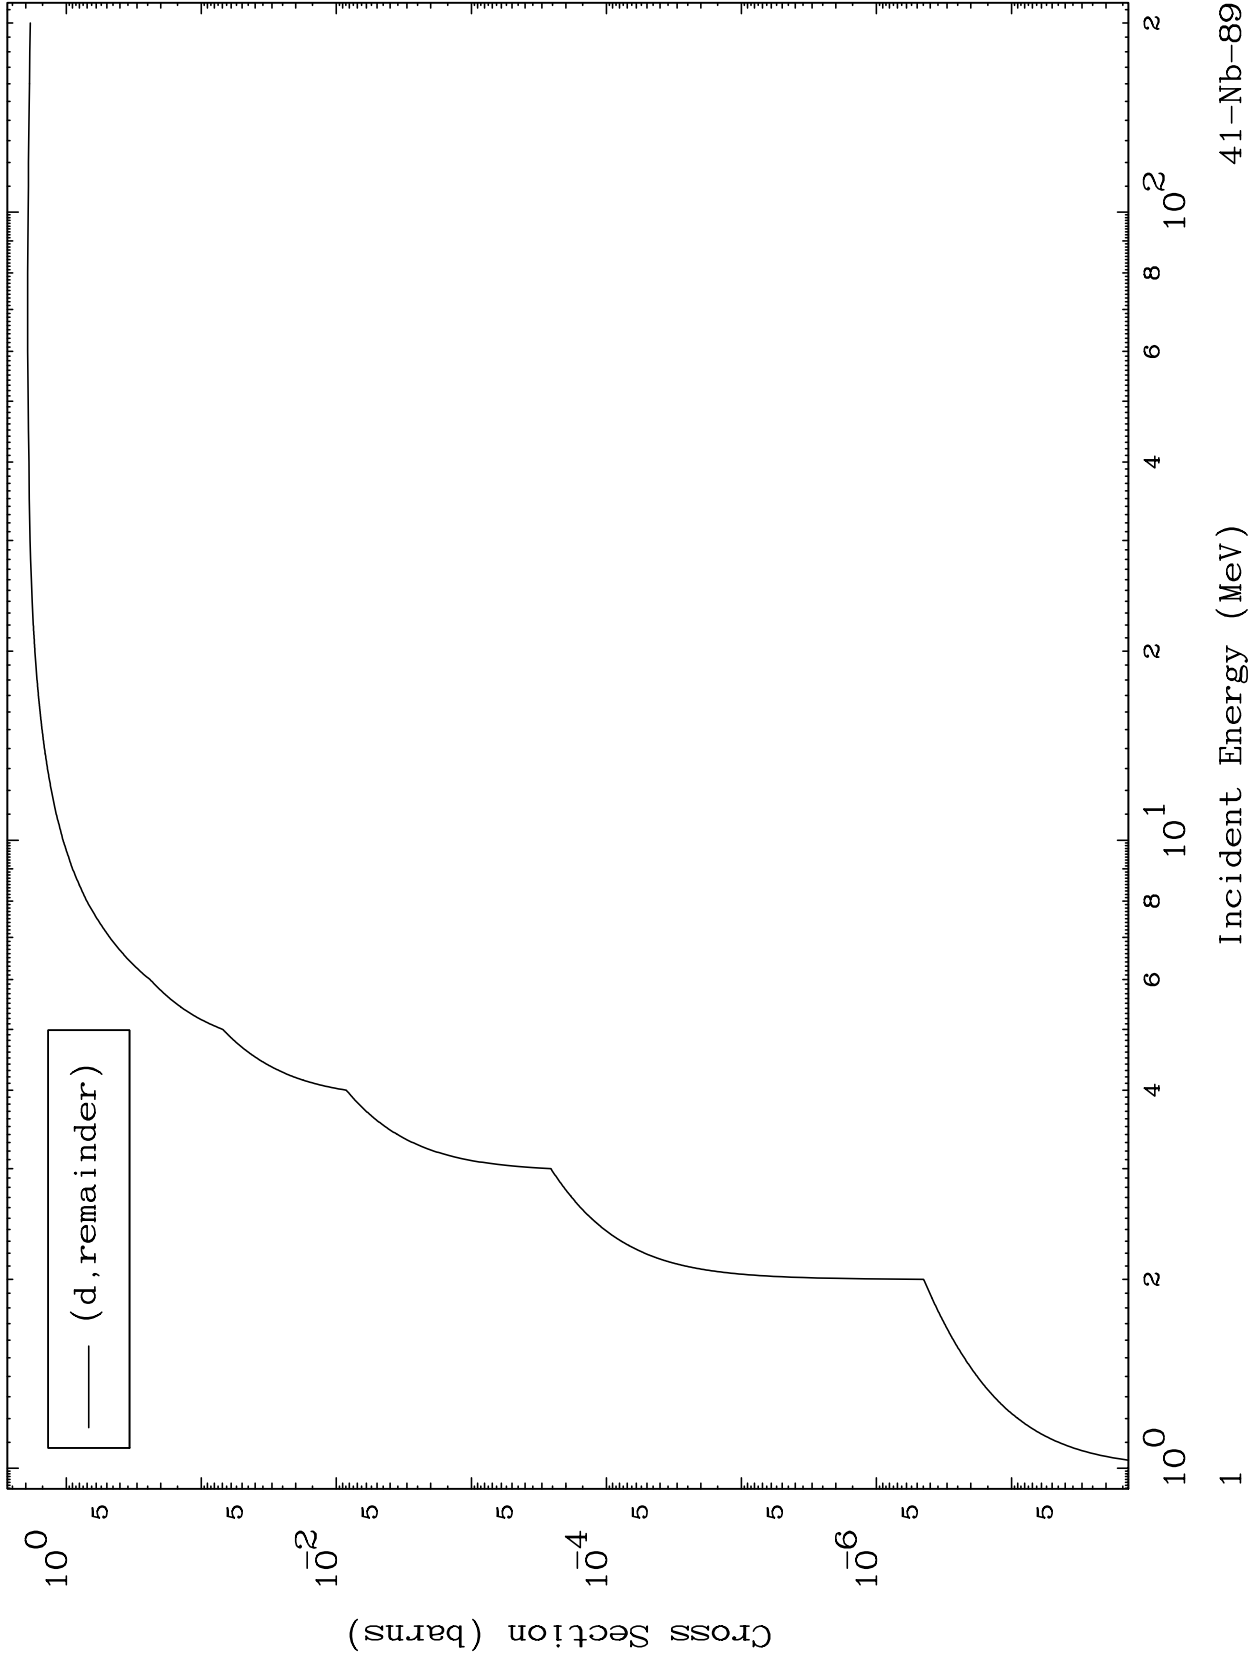

Press Mouse Button to Start

MAT 4114

Deuteron Major  
0 Kelvin Cross Sections

41-Nb-89

41-Nb-89