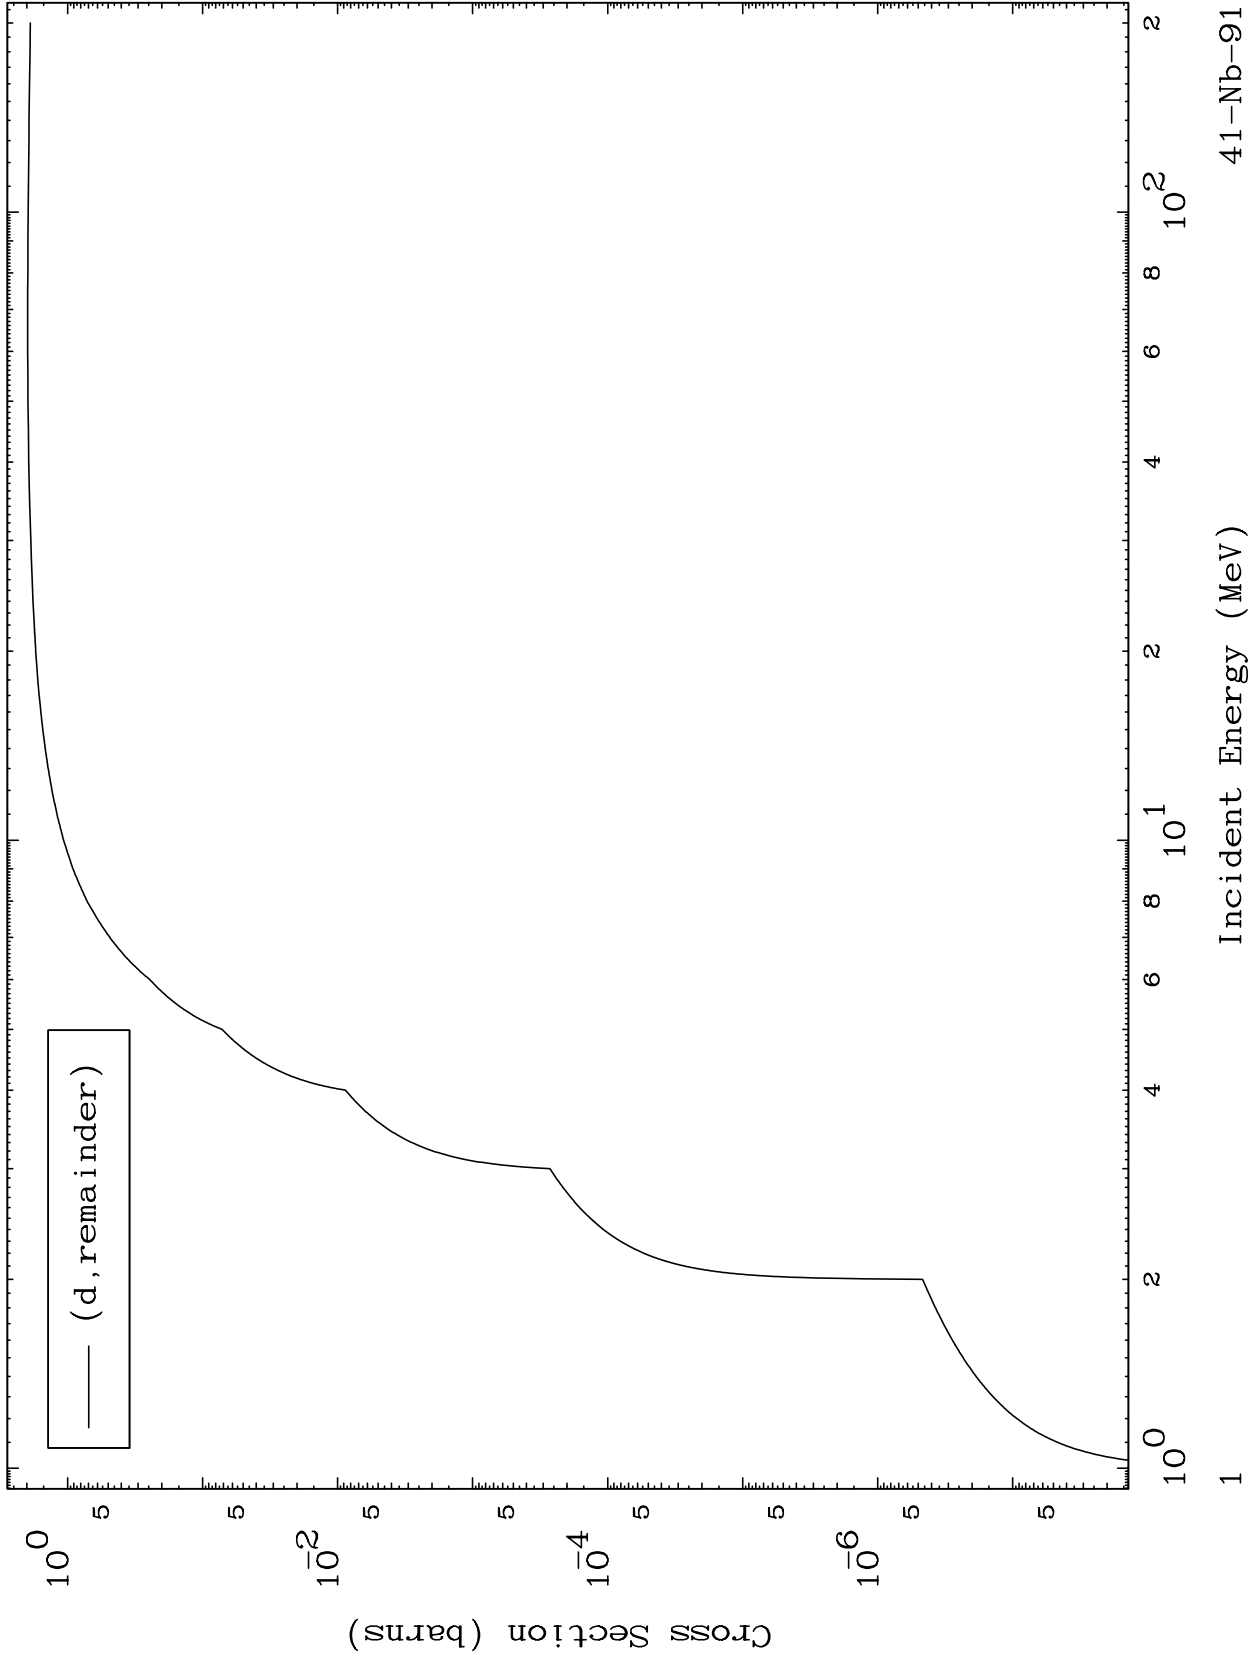

Press Mouse Button to Start

MAT 4119

Deuteron Major
0 Kelvin Cross Sections

41-Nb-91

41-Nb-91