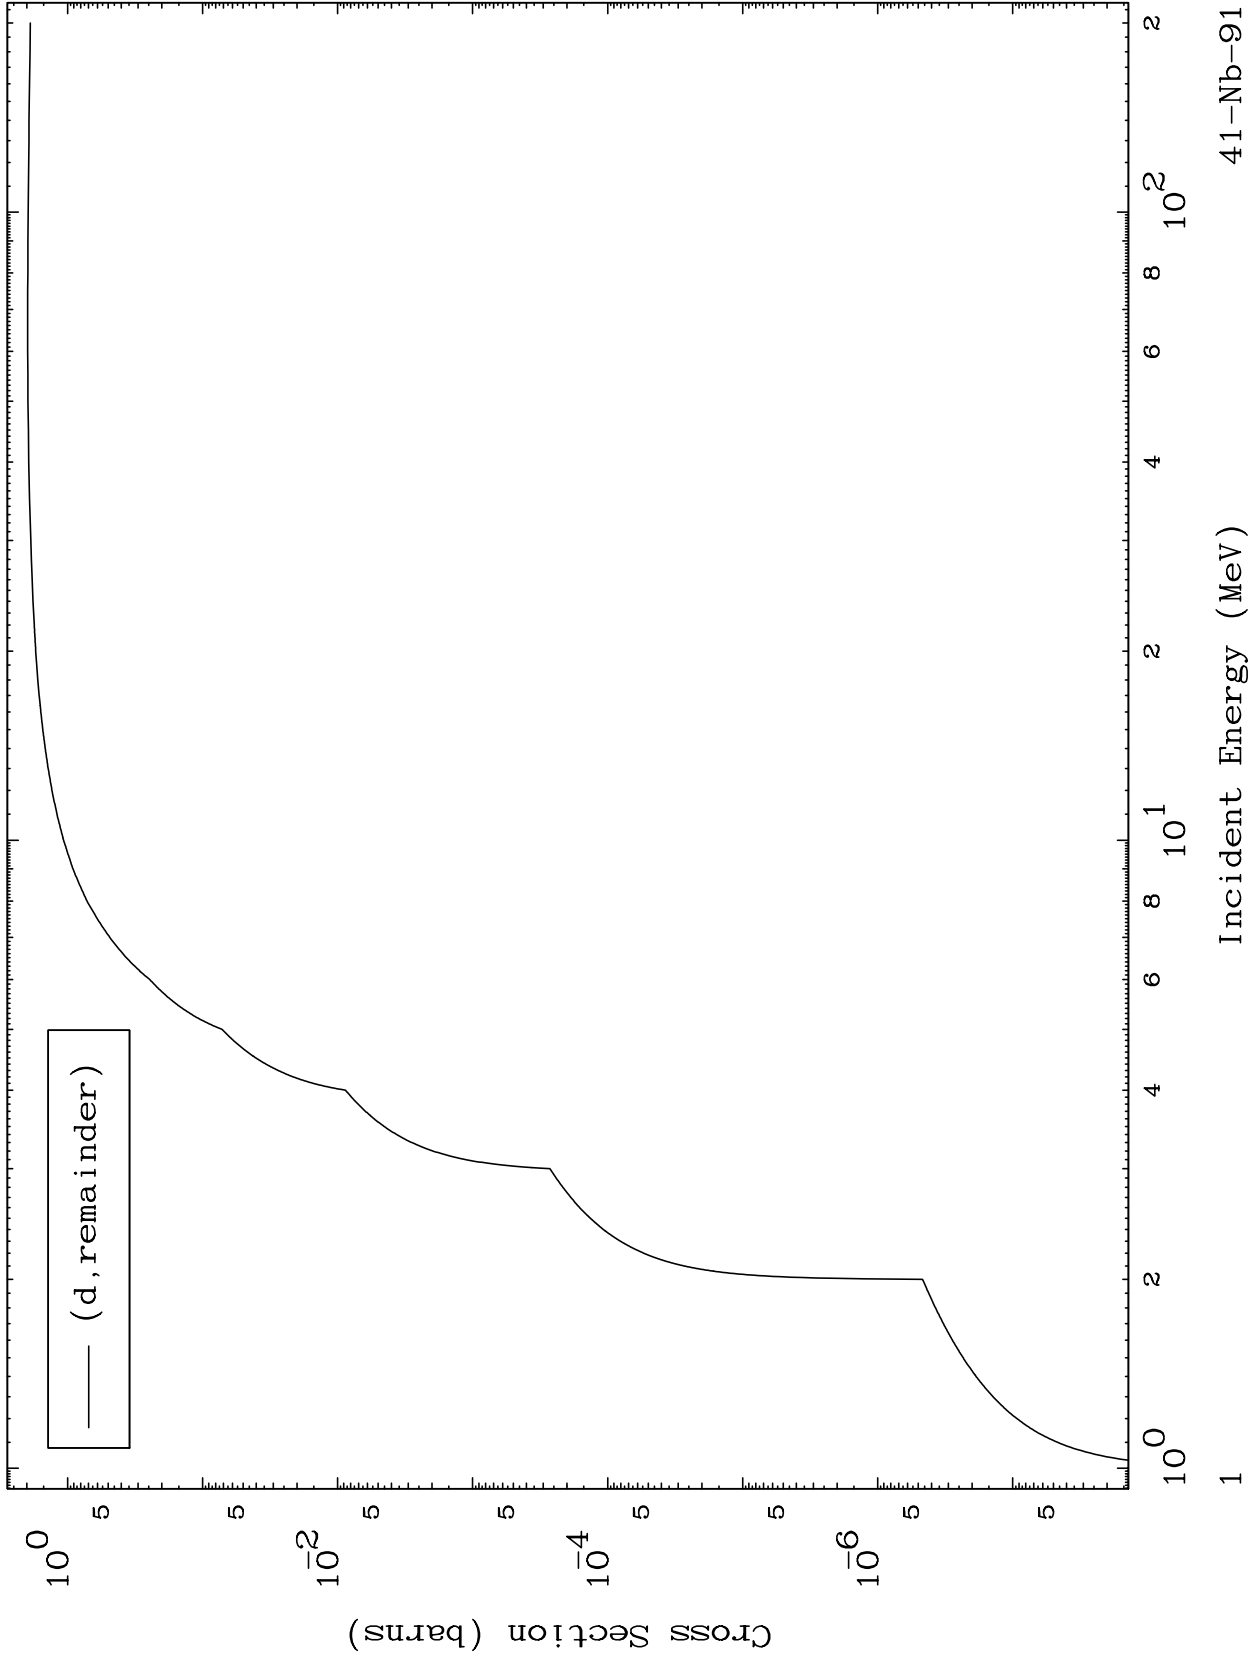

Press Mouse Button to Start

MAT 4120

Deuteron Major  
0 Kelvin Cross Sections

41-Nb-91

41-Nb-91