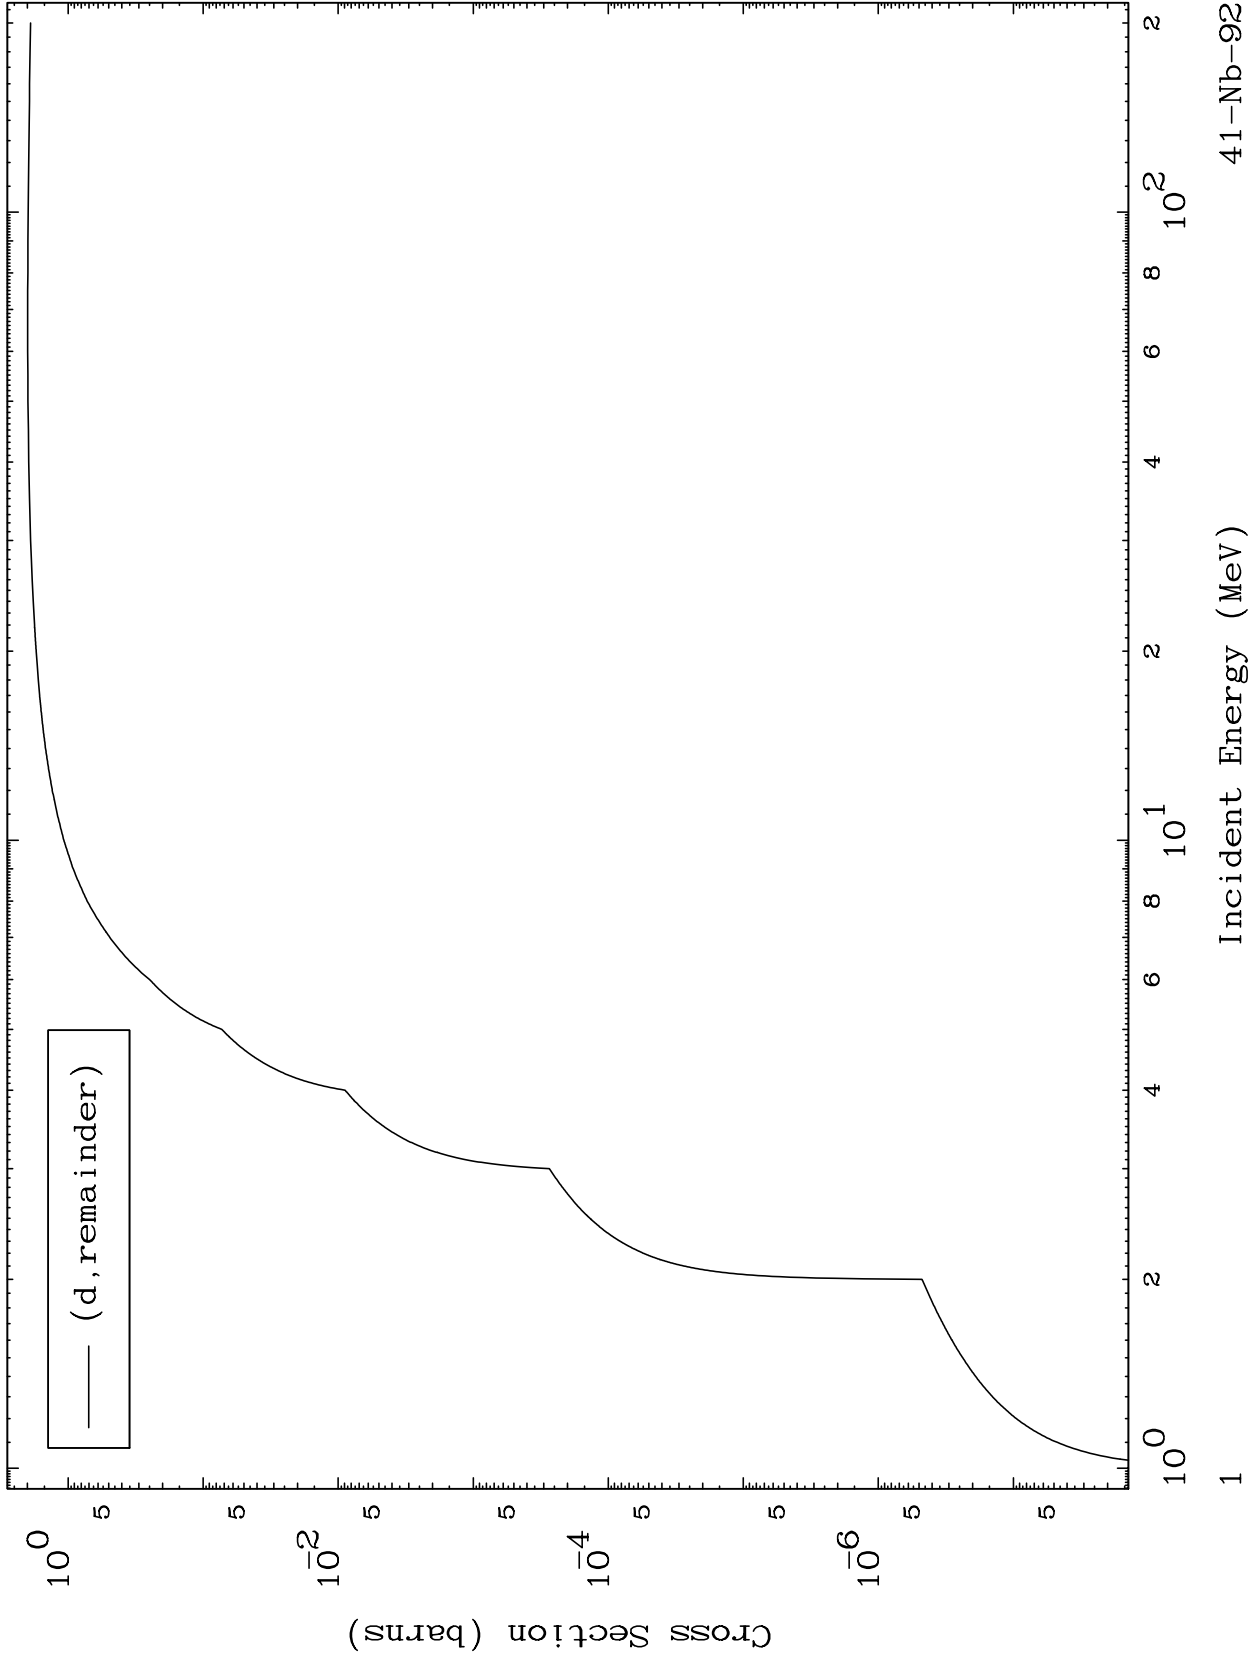

Press Mouse Button to Start

MAT 4123

Deuteron Major  
0 Kelvin Cross Sections

41-Nb-92

41-Nb-92