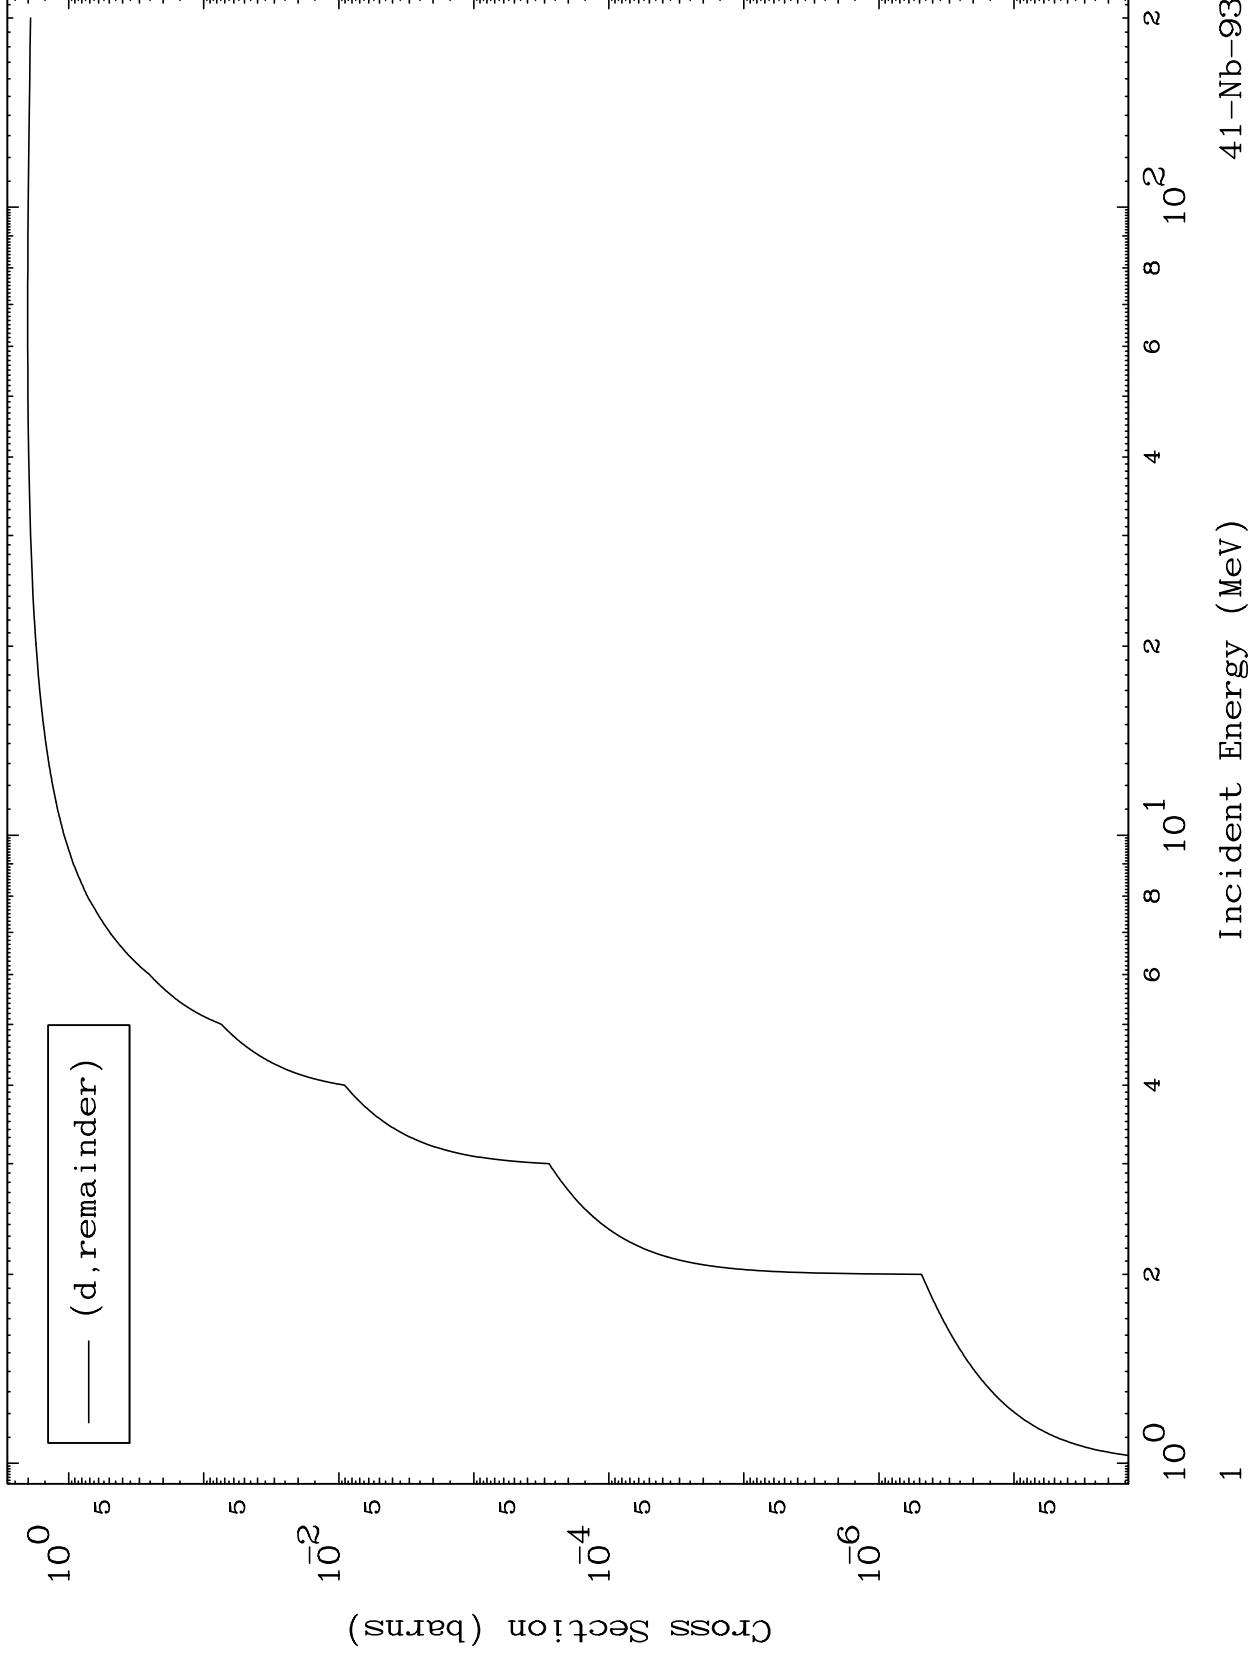

Press Mouse Button to Start

MAT 4126

Deuteron Major
0 Kelvin Cross Sections

41-Nb-93

41-Nb-93