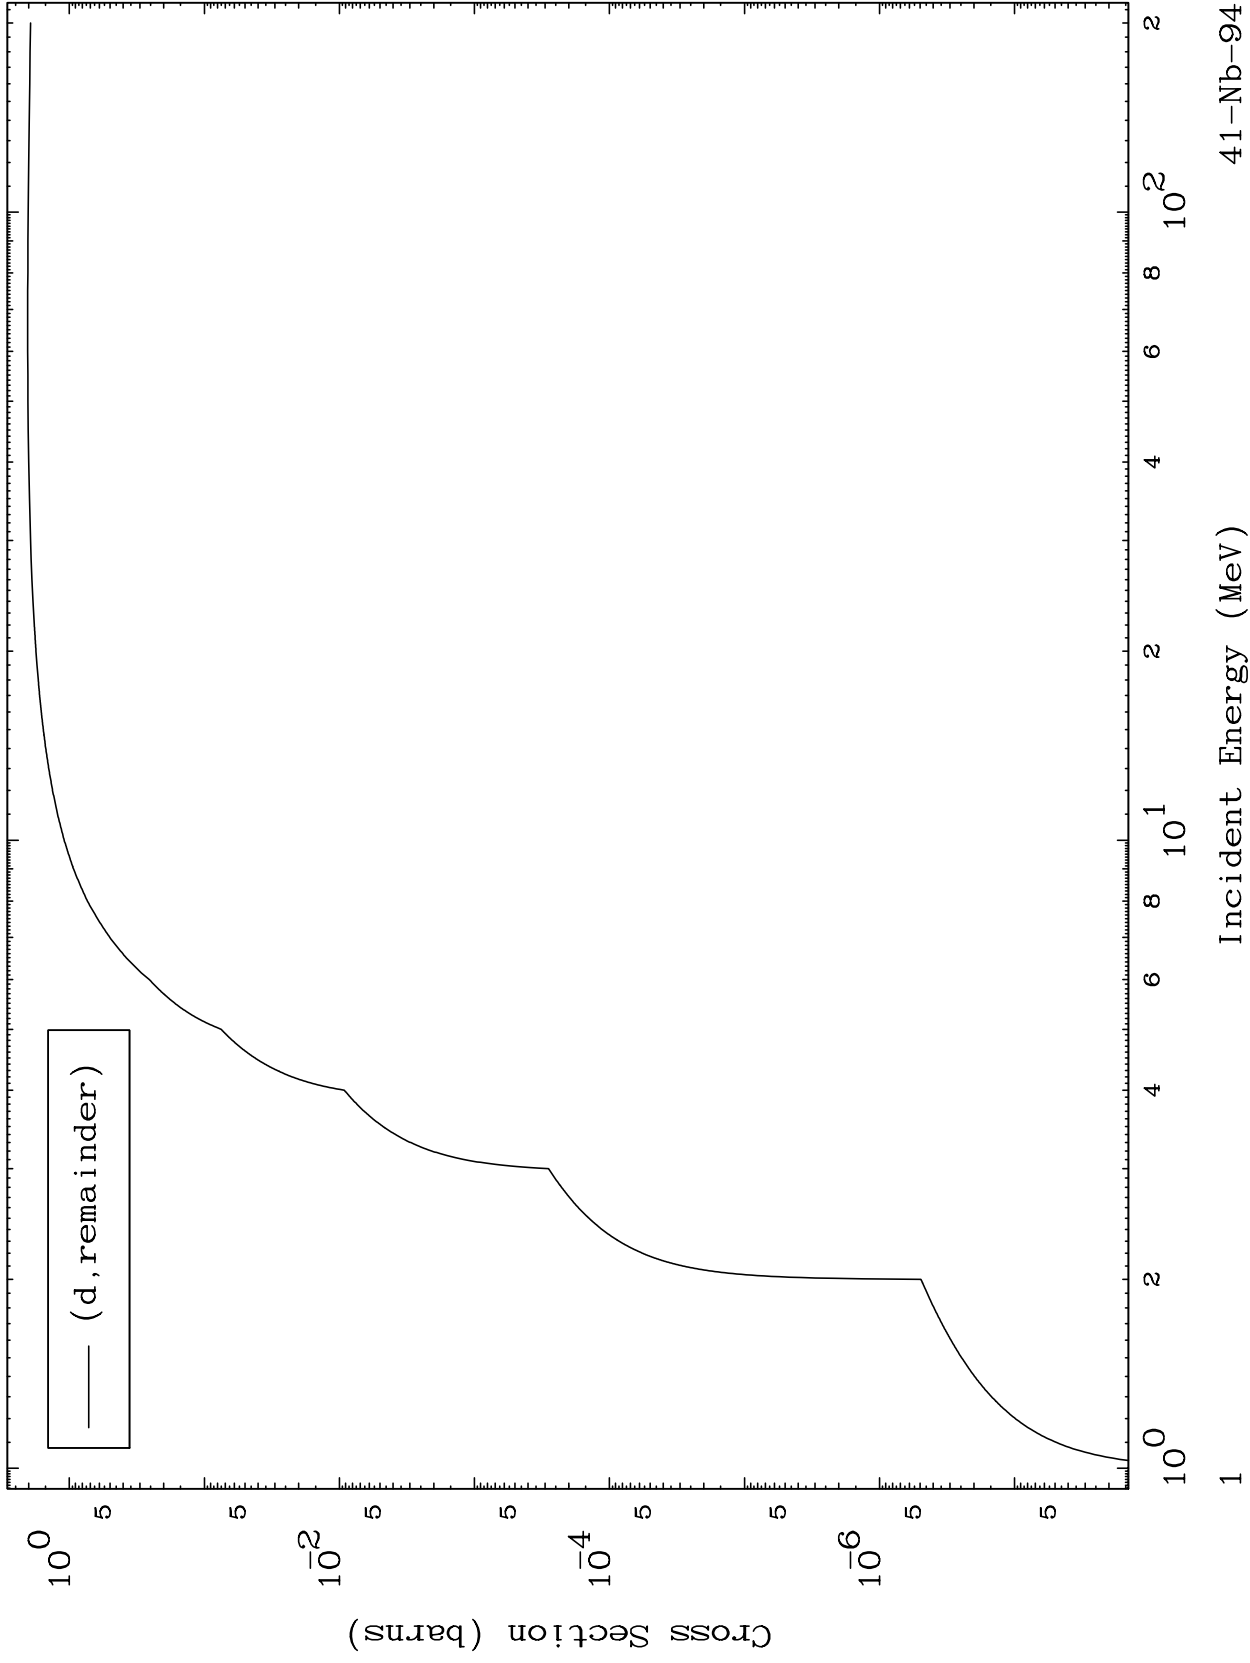

Press Mouse Button to Start

MAT 4128

Deuteron Major
0 Kelvin Cross Sections

41-Nb-94

41-Nb-94