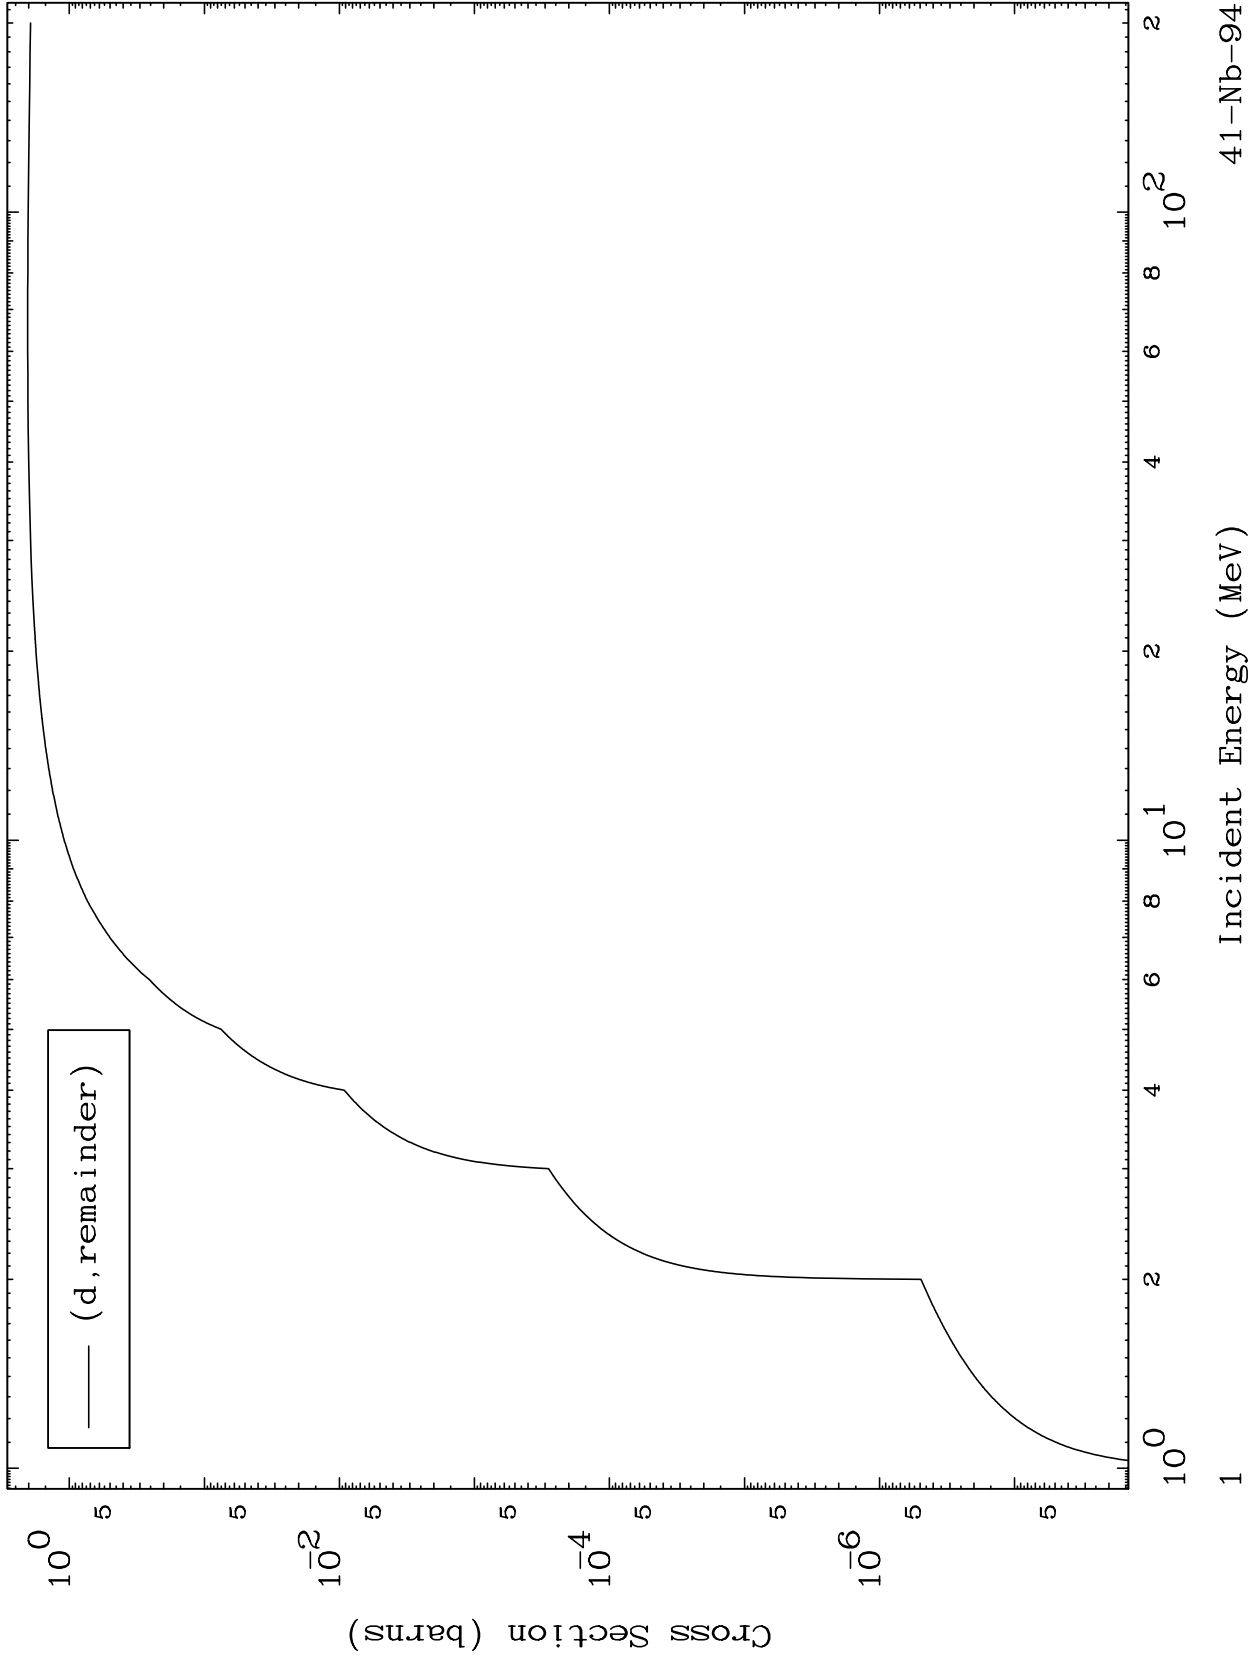

Press Mouse Button to Start

MAT 4129

Deuteron Major
0 Kelvin Cross Sections

41-Nb-94

41-Nb-94