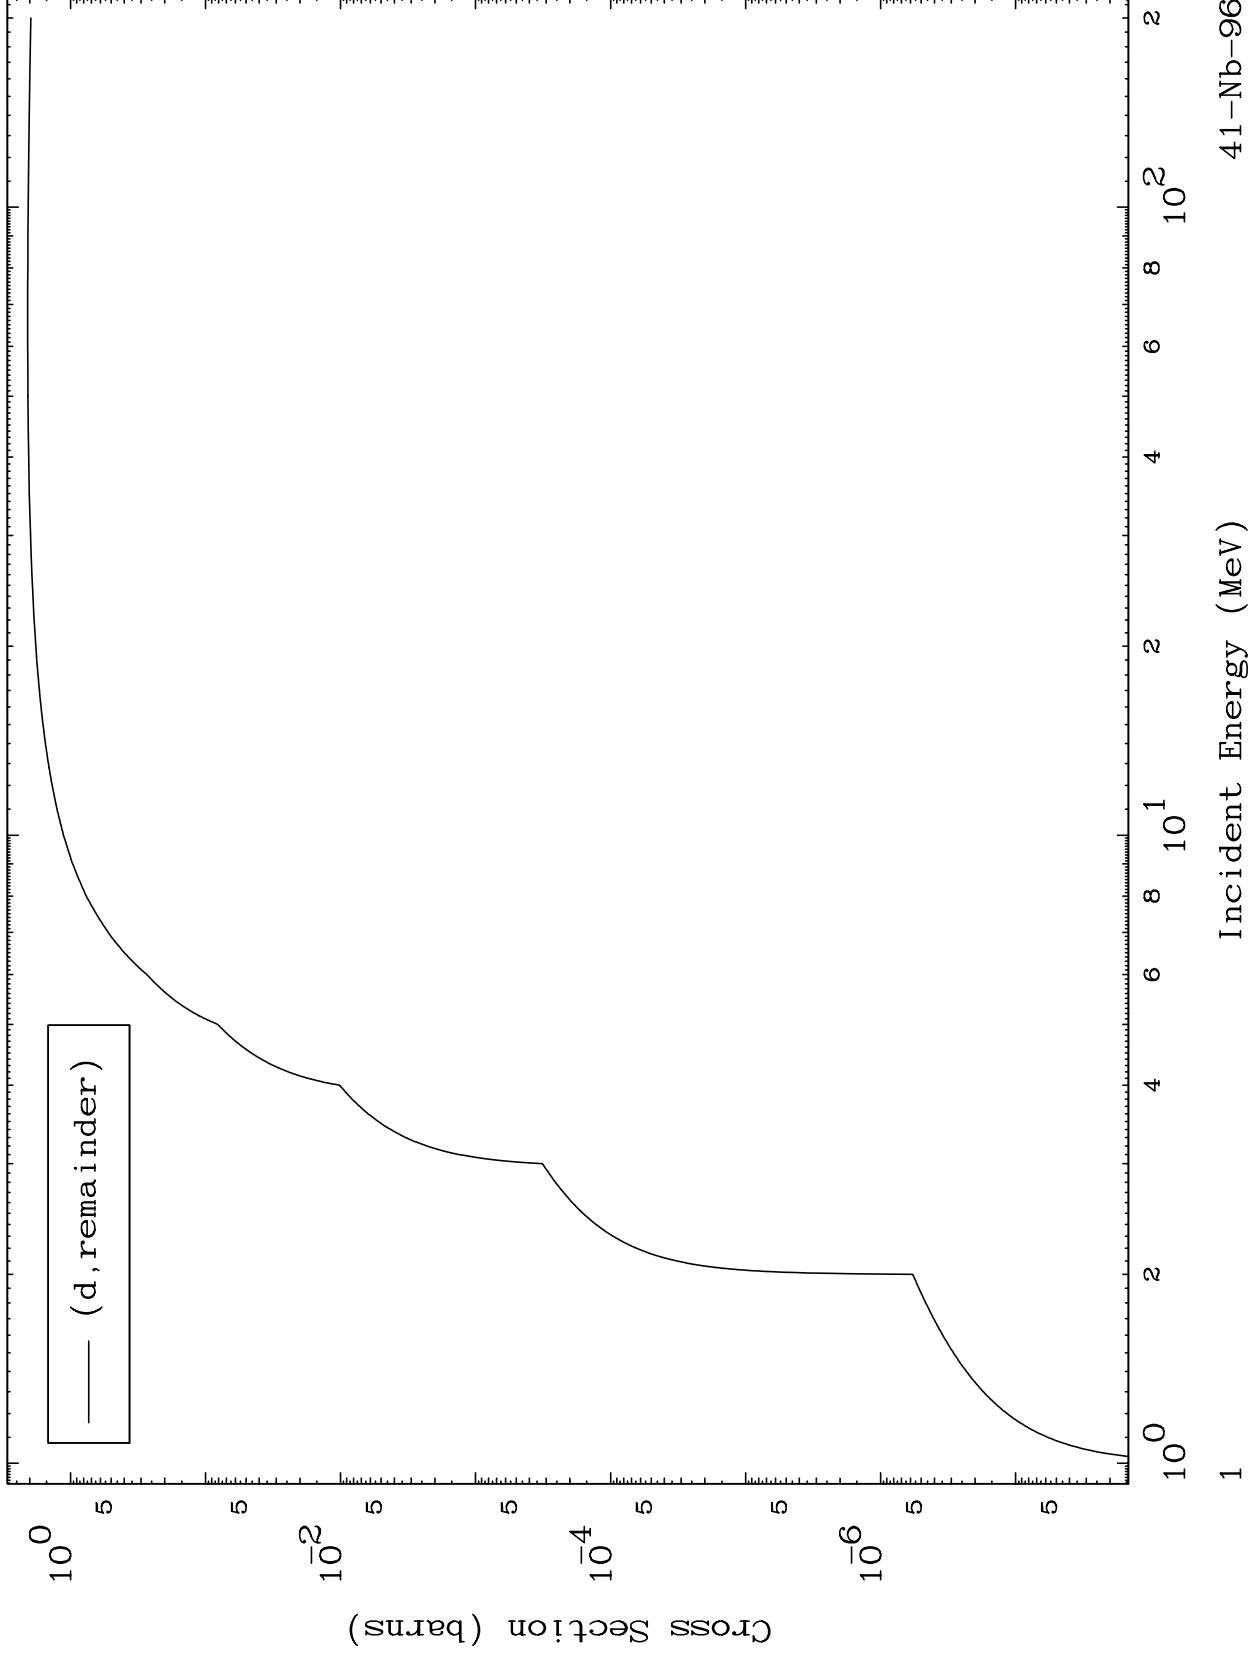

Press Mouse Button to Start

MAT 4134

Deuteron Major  
0 Kelvin Cross Sections

41-Nb-96

41-Nb-96