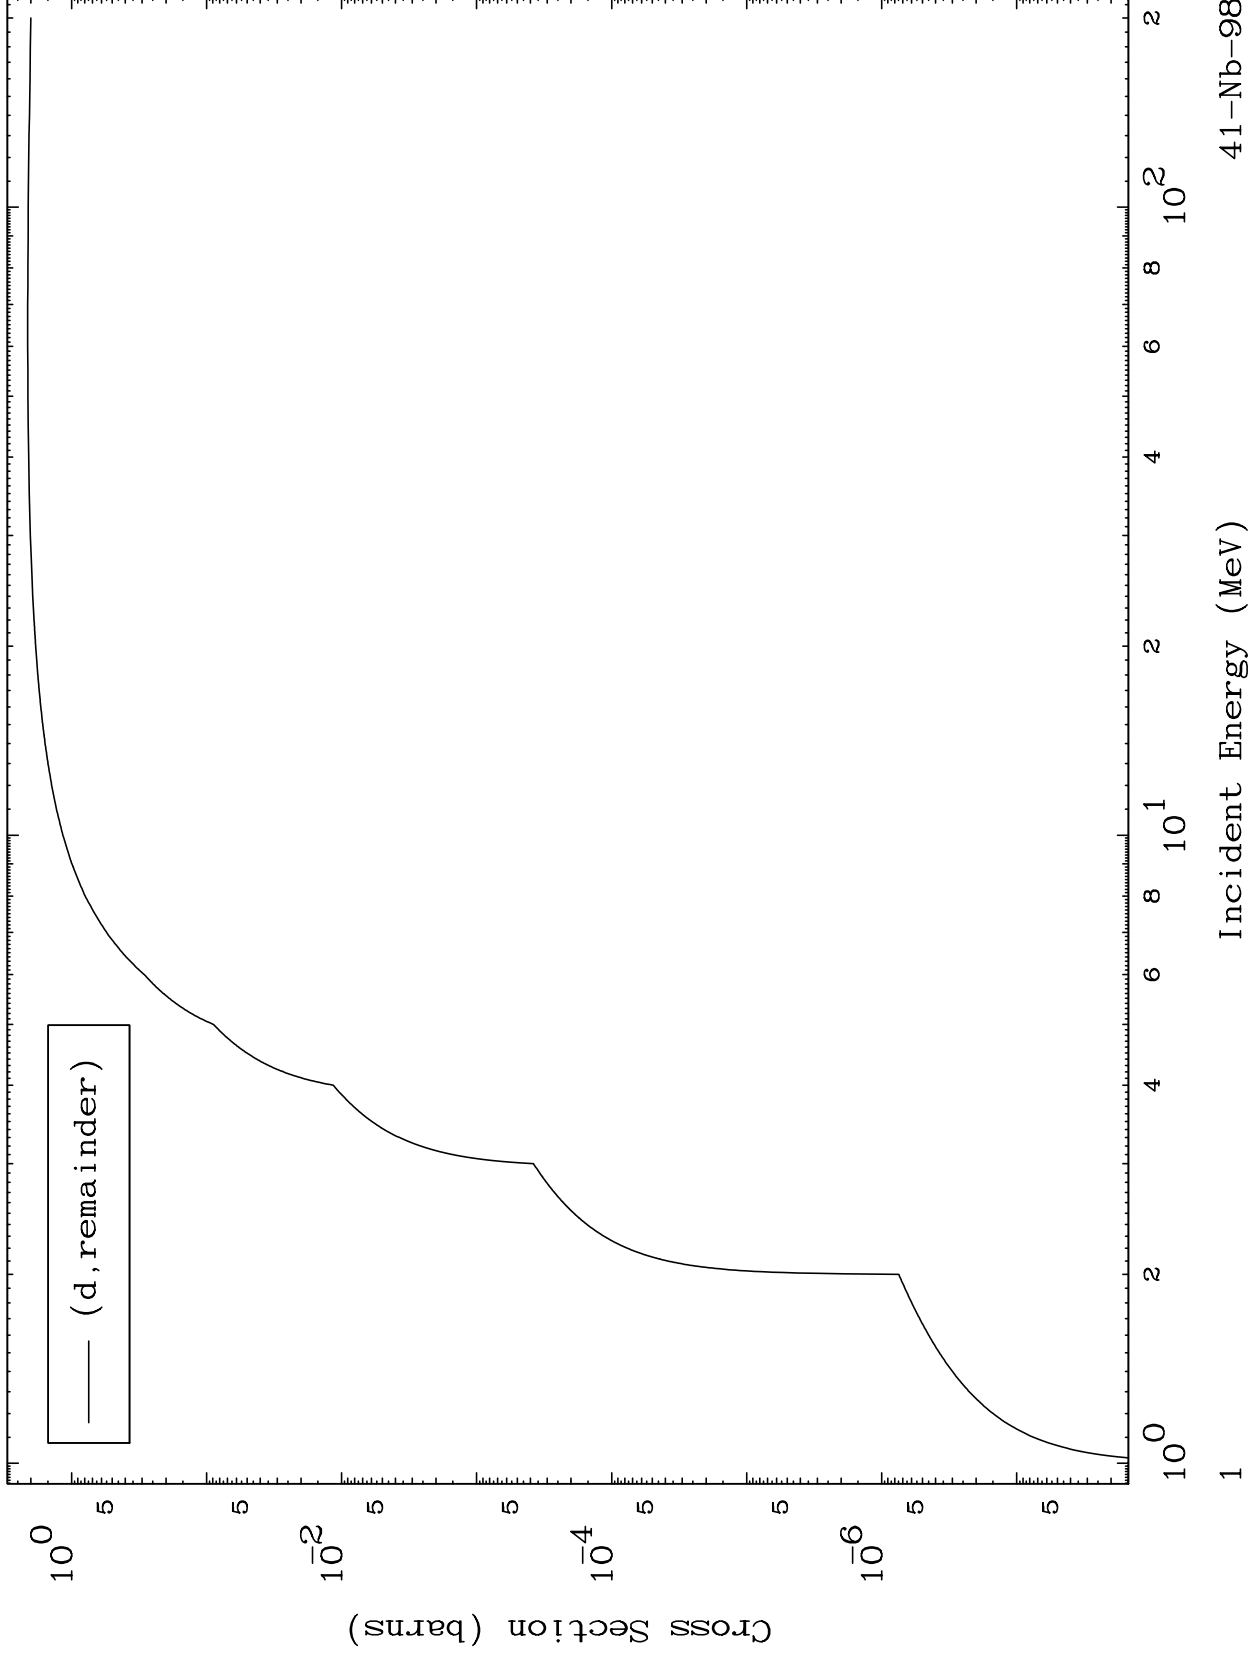

Press Mouse Button to Start

MAT 4140

Deuteron Major
0 Kelvin Cross Sections

41-Nb-98

41-Nb-98