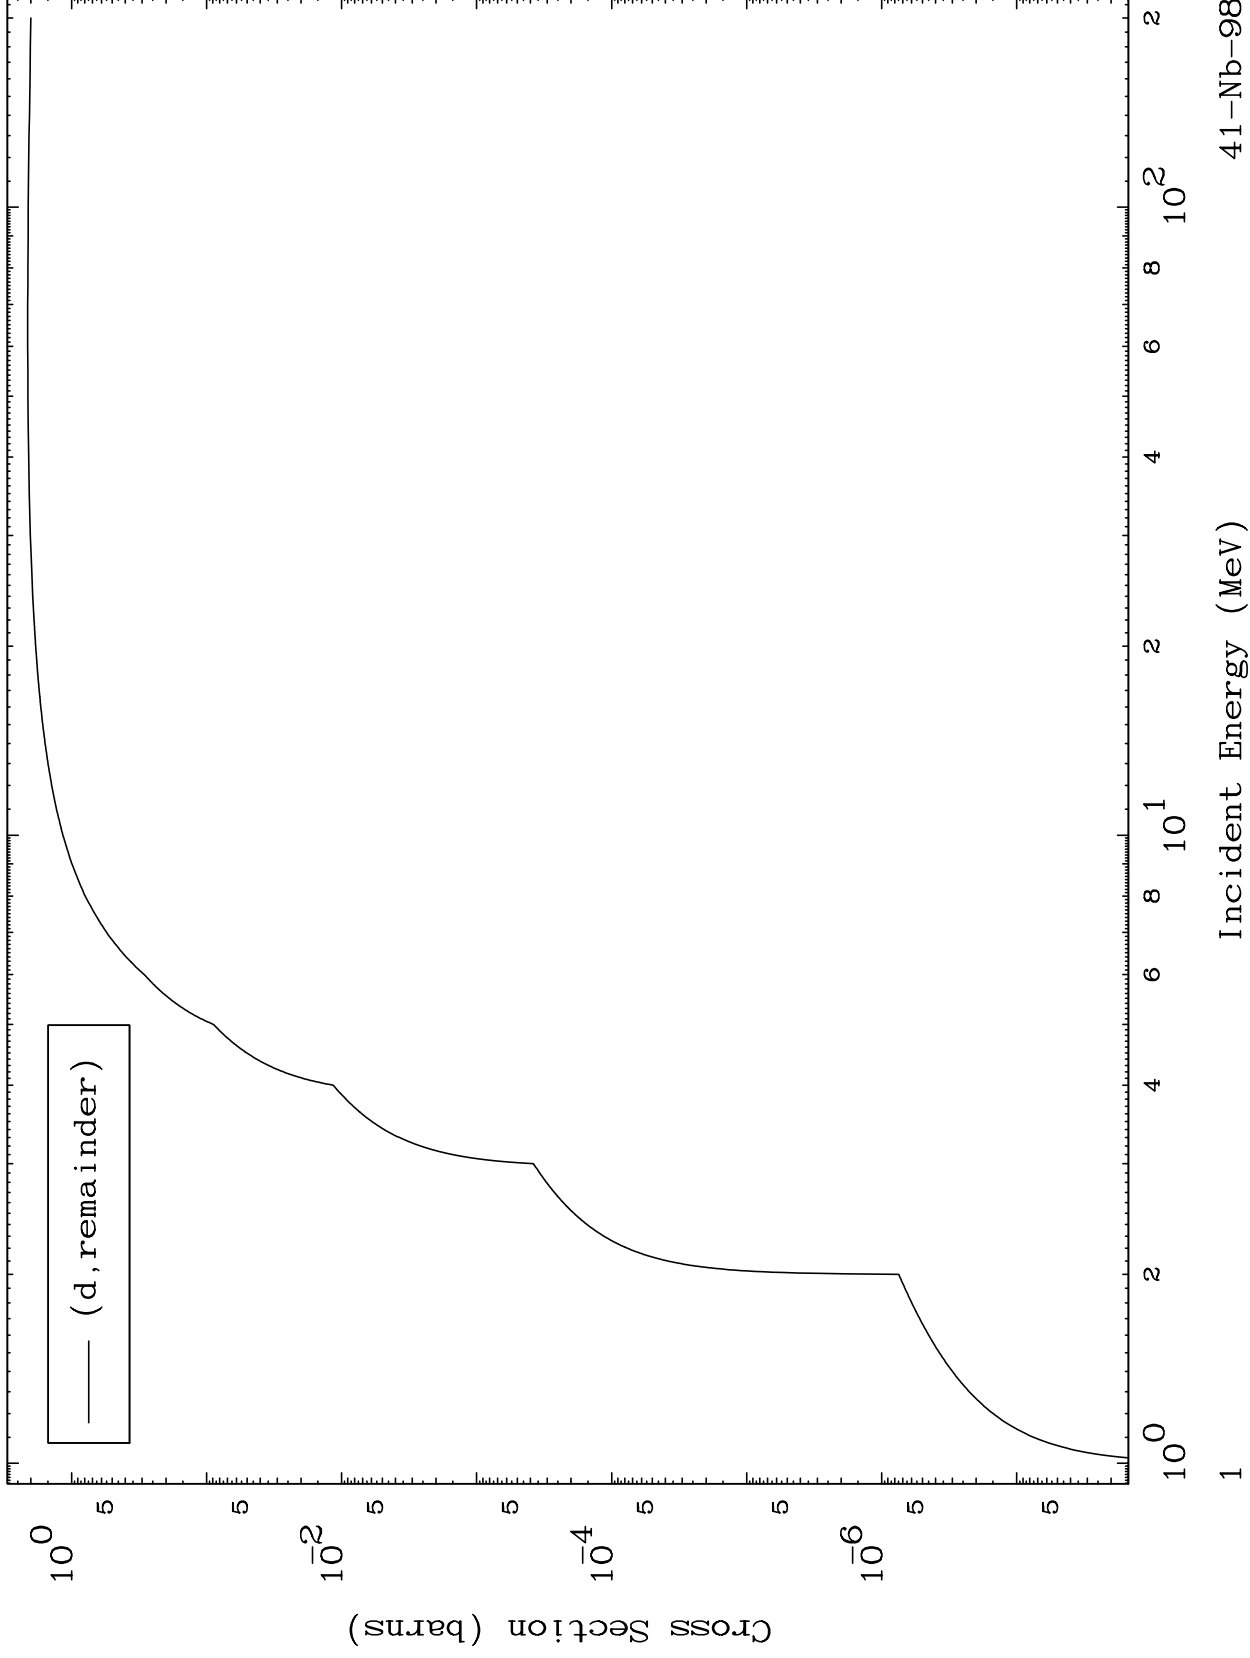

Press Mouse Button to Start

MAT 4141

Deuteron Major
0 Kelvin Cross Sections

41-Nb-98

41-Nb-98