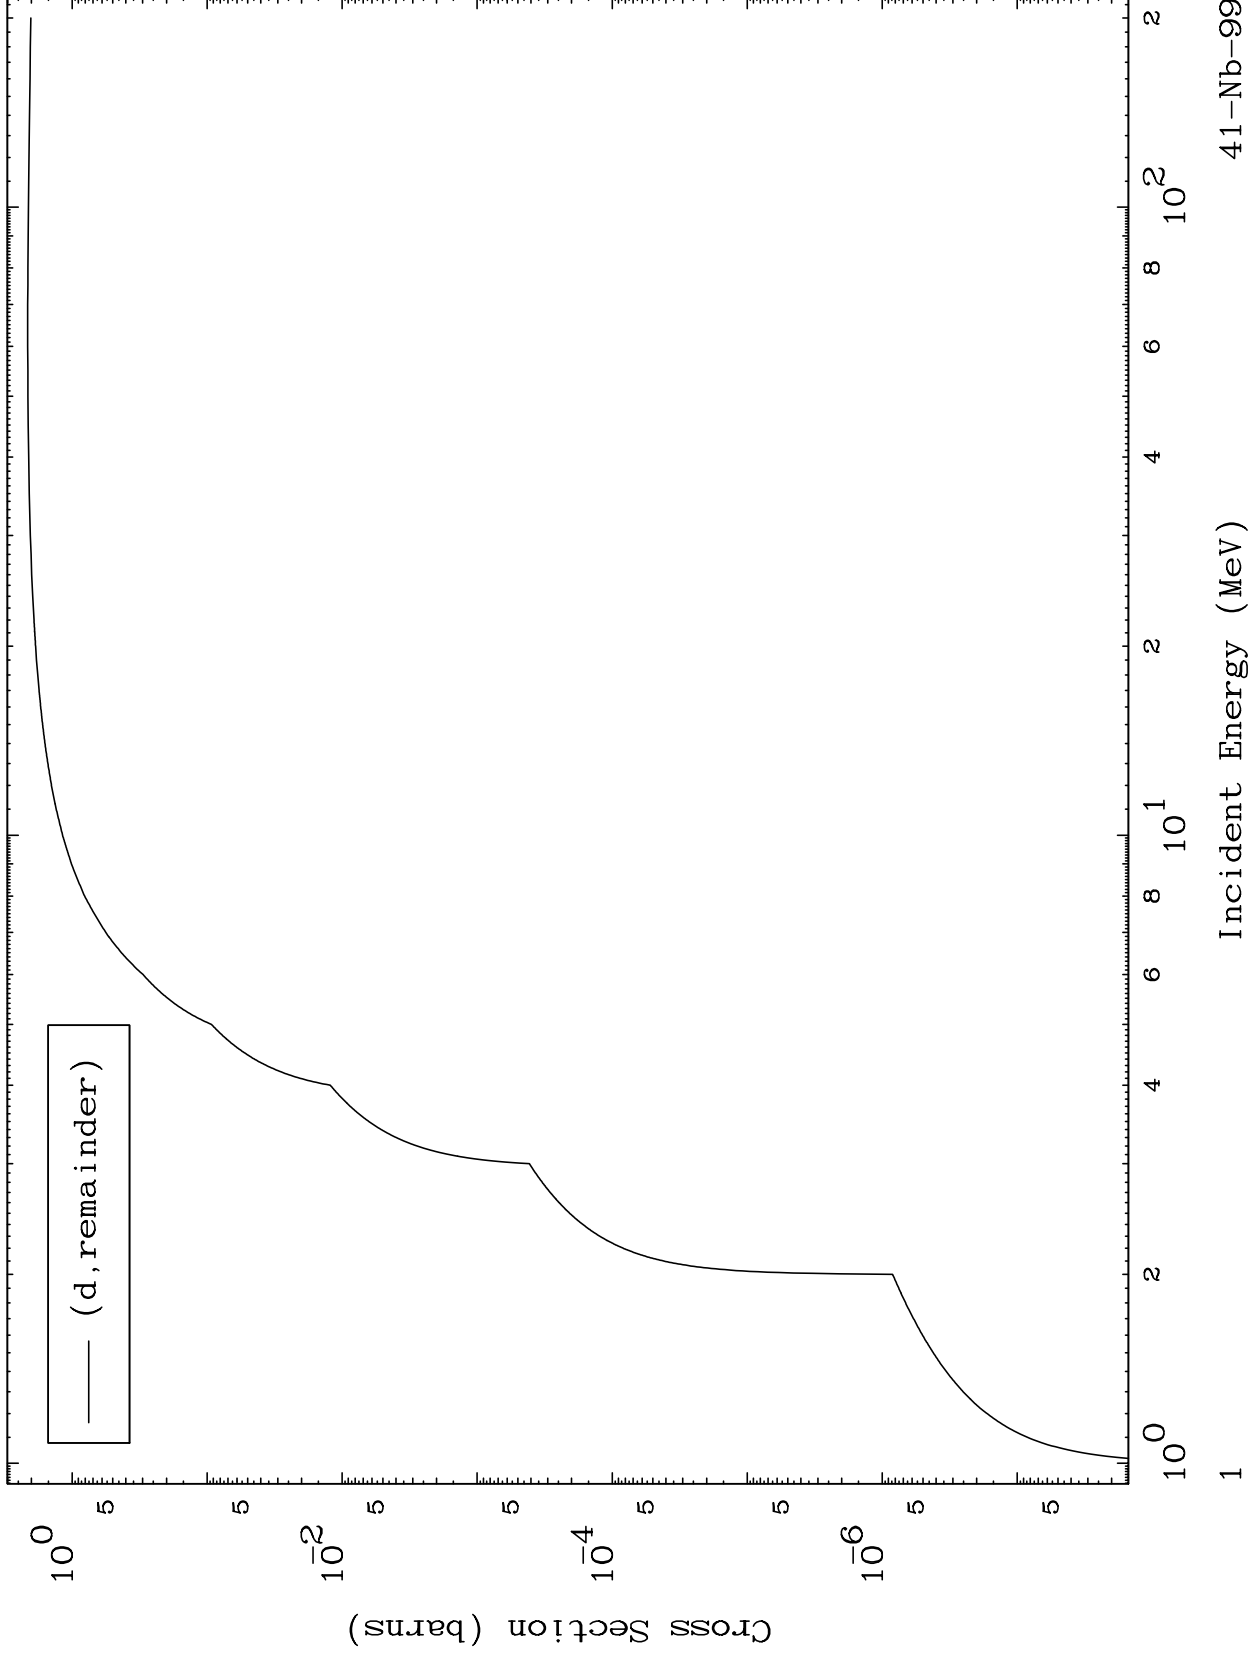

Press Mouse Button to Start

MAT 4144

Deuteron Major
0 Kelvin Cross Sections

41-Nb-99

41-Nb-99