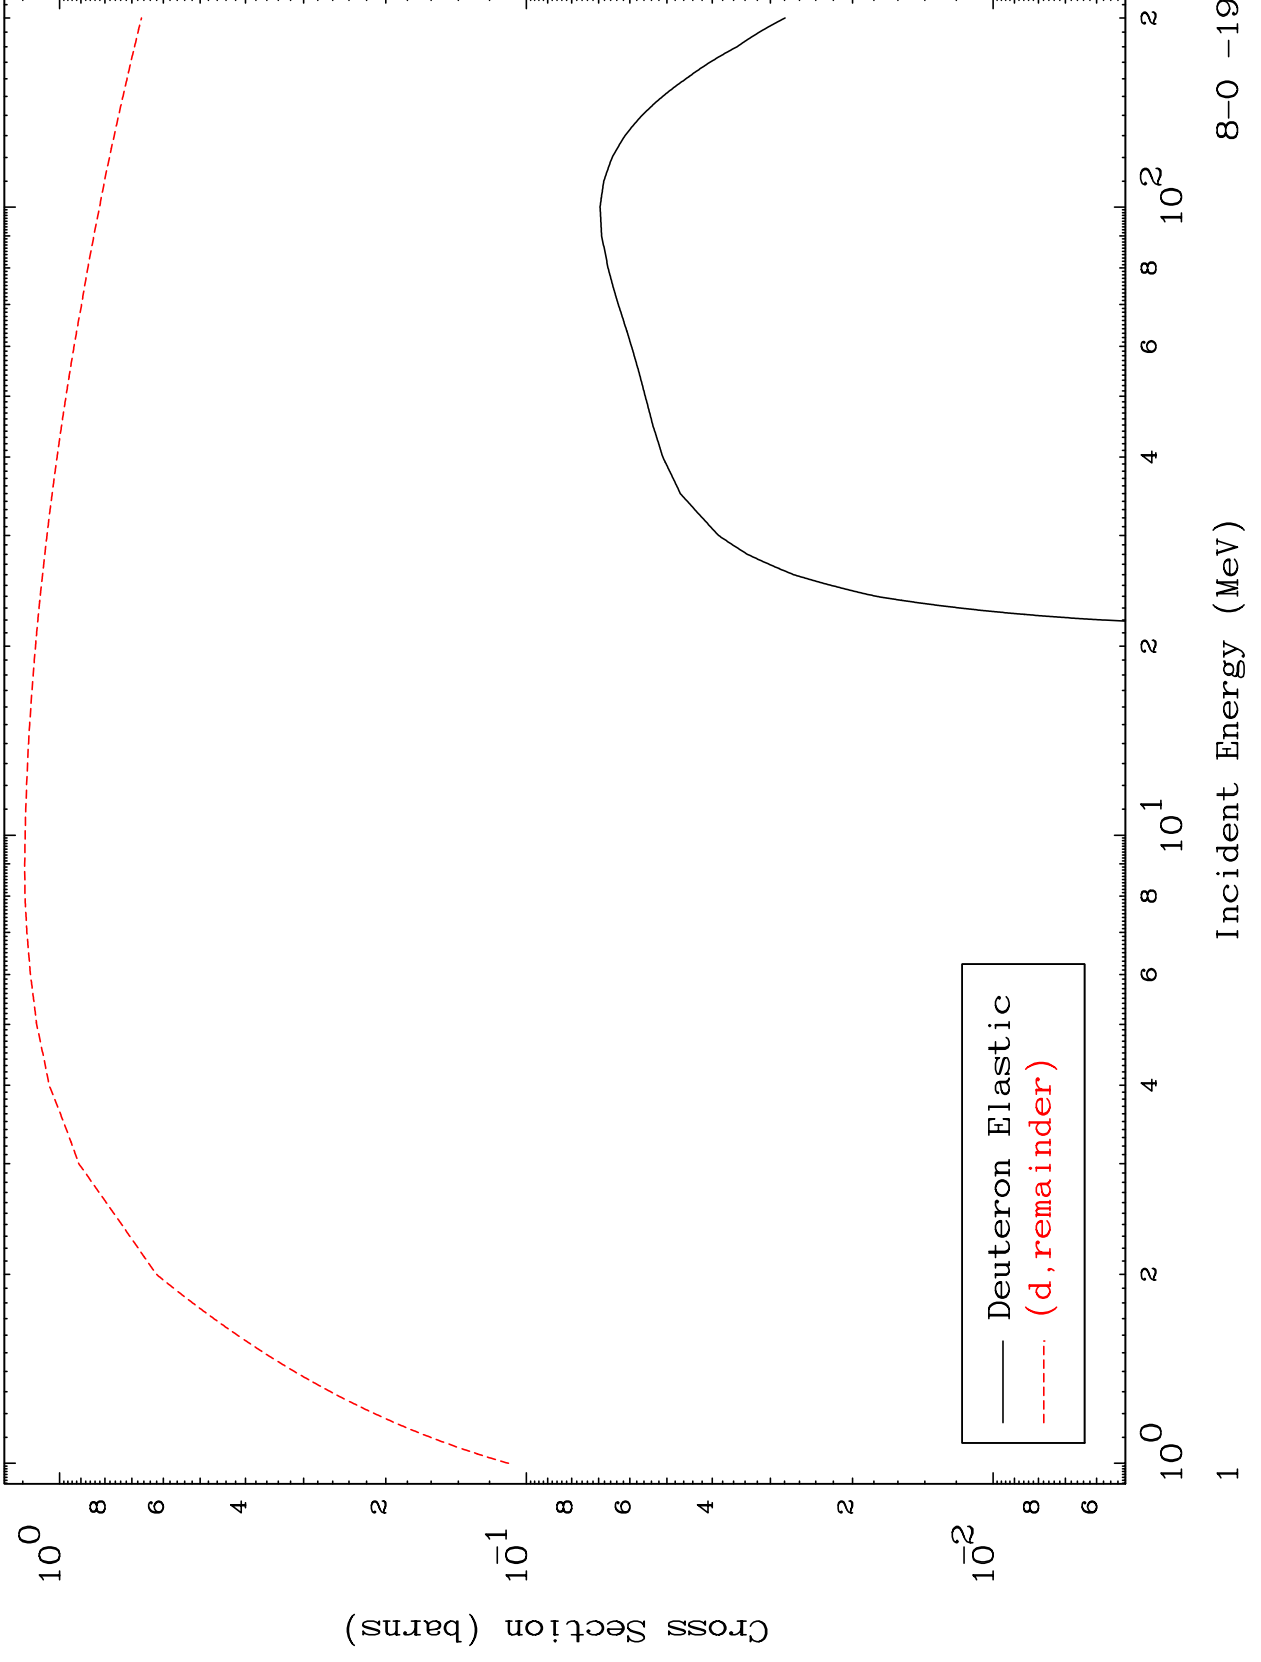

Press Mouse Button to Start

MAT 834

Deuteron Major
0 Kelvin Cross Sections

8-0 -19

8-0 -19