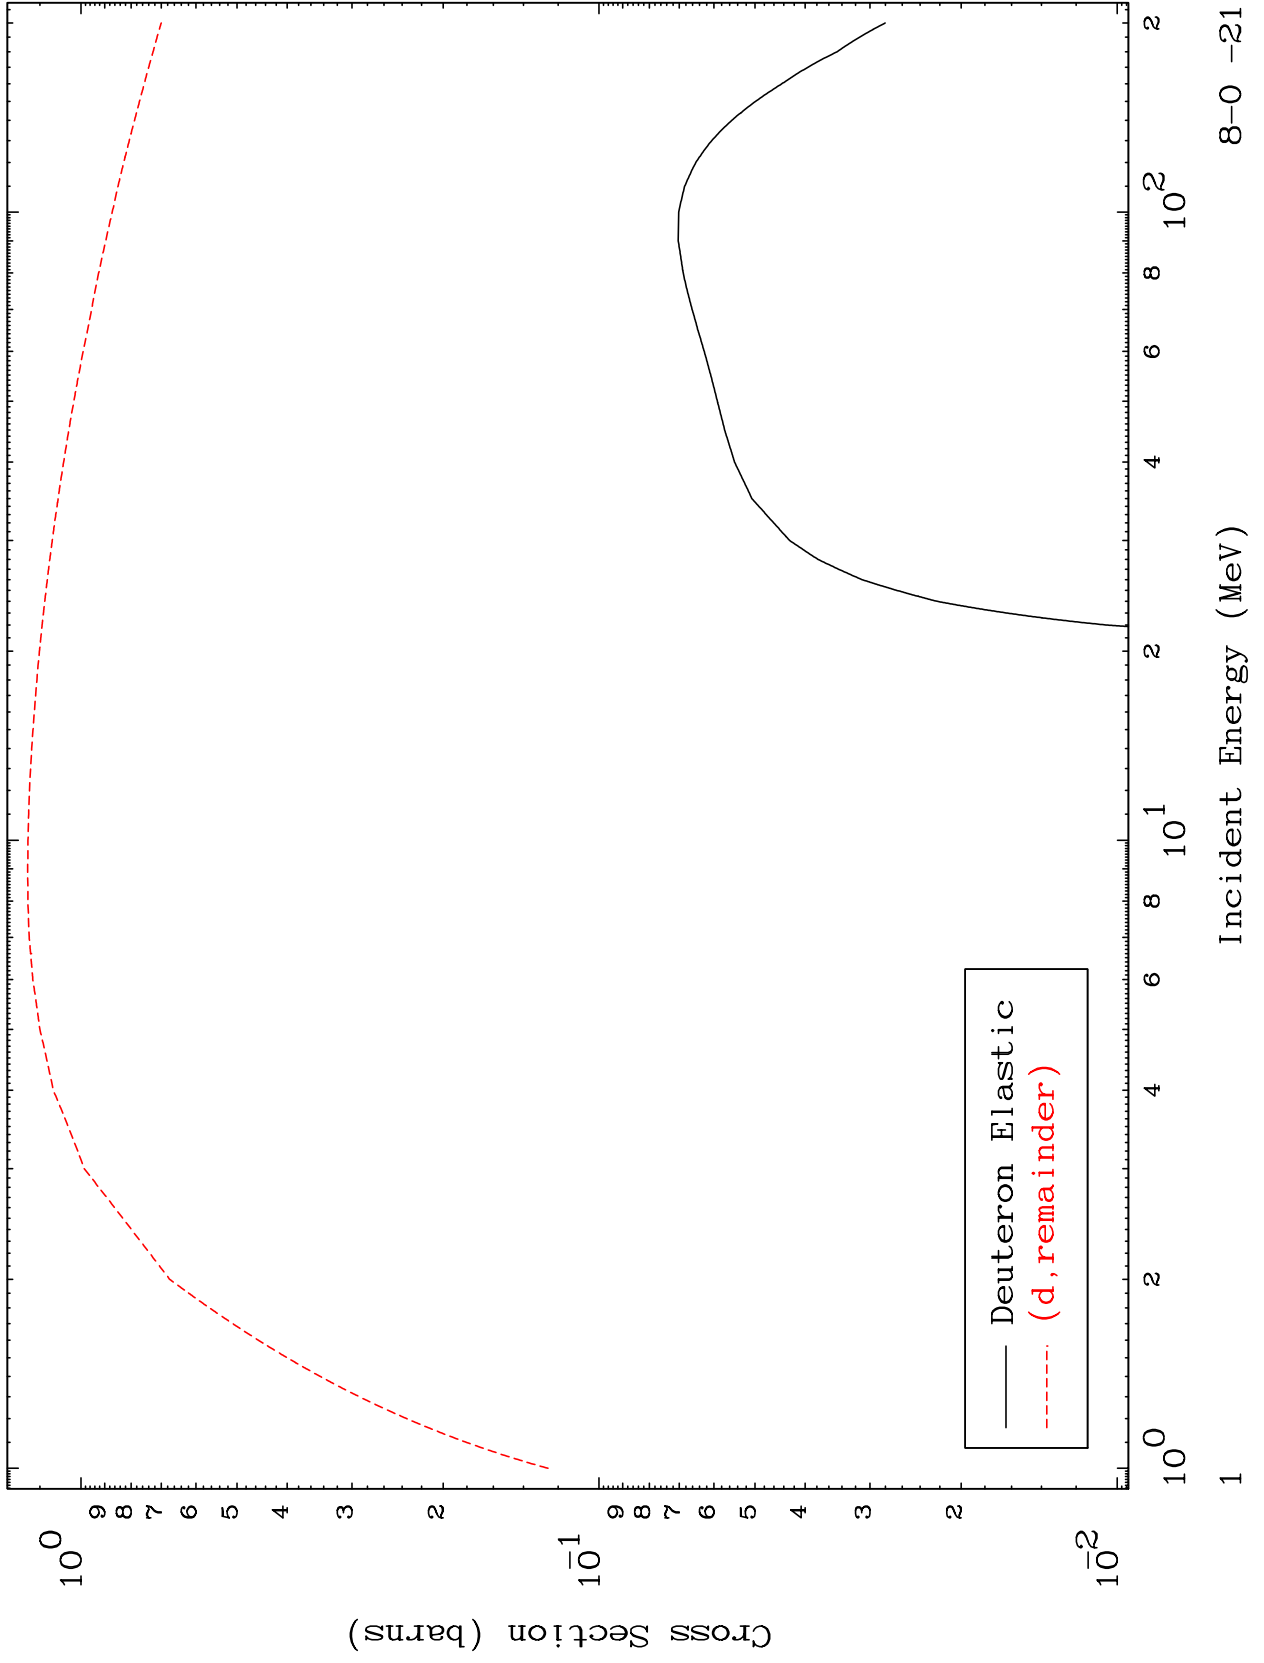

Press Mouse Button to Start

MAT 840

Deuteron Major
0 Kelvin Cross Sections

8-0 -21

8-0 -21