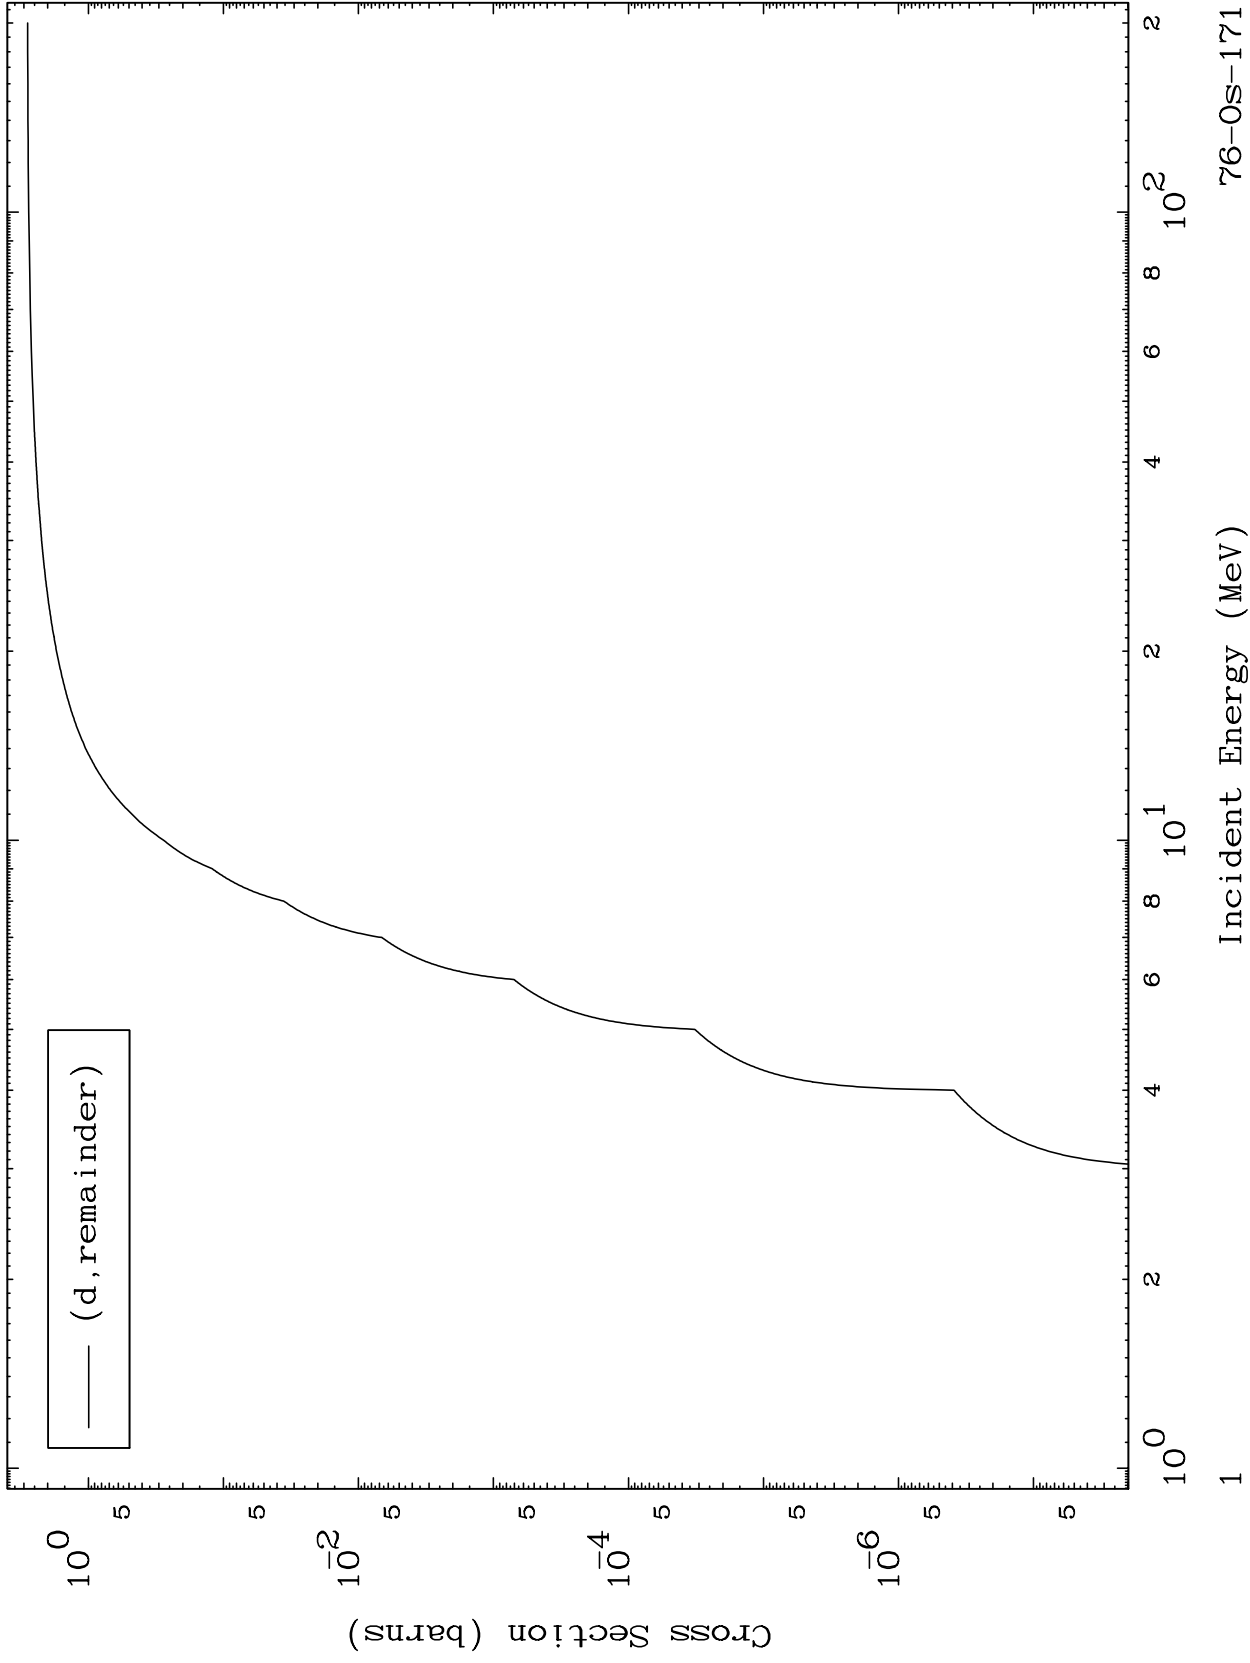

Press Mouse Button to Start

MAT 7586

Deuteron Major
0 Kelvin Cross Sections

76-Os-171

76-Os-171

Incident Energy (MeV)