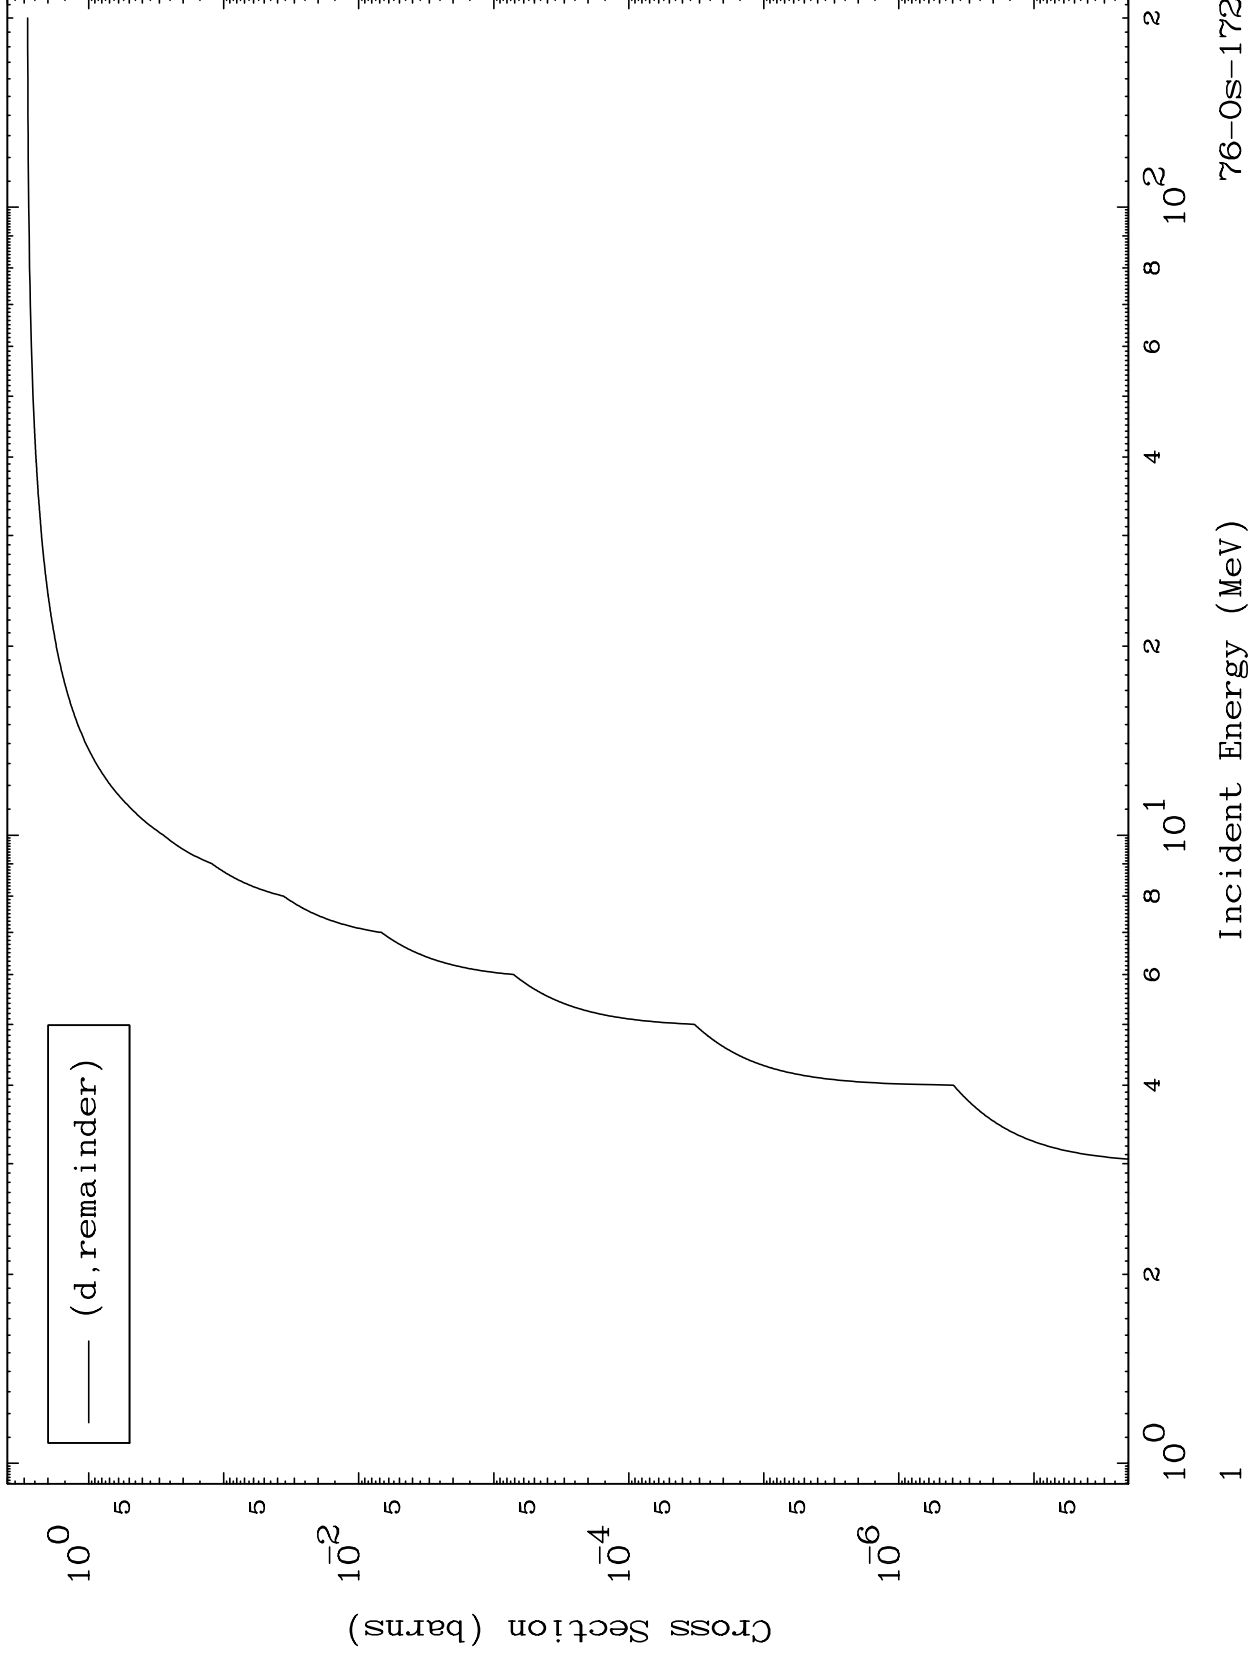

Press Mouse Button to Start

MAT 7589

Deuteron Major
0 Kelvin Cross Sections

76-0s-172

76-0s-172