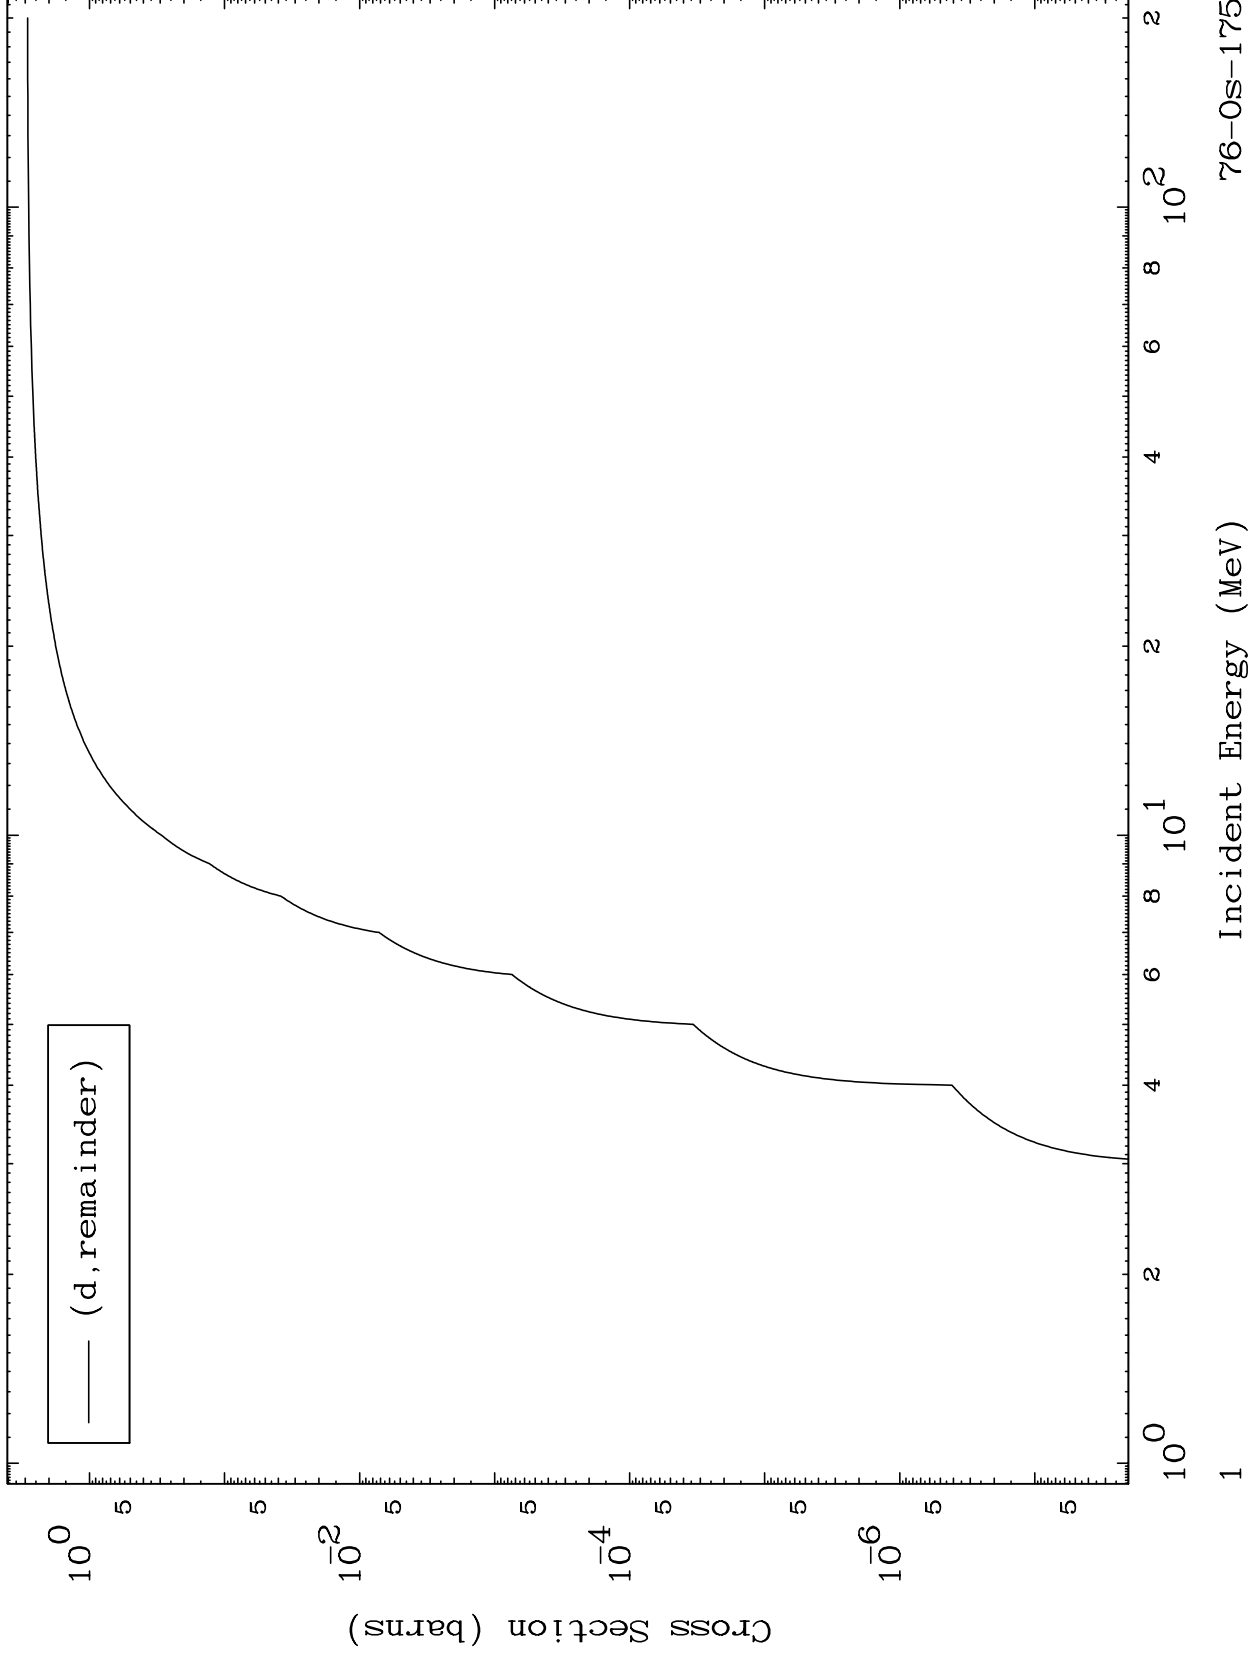

Press Mouse Button to Start

MAT 7598

Deuteron Major
0 Kelvin Cross Sections

76-Os-175

Incident Energy (MeV)

76-Os-175