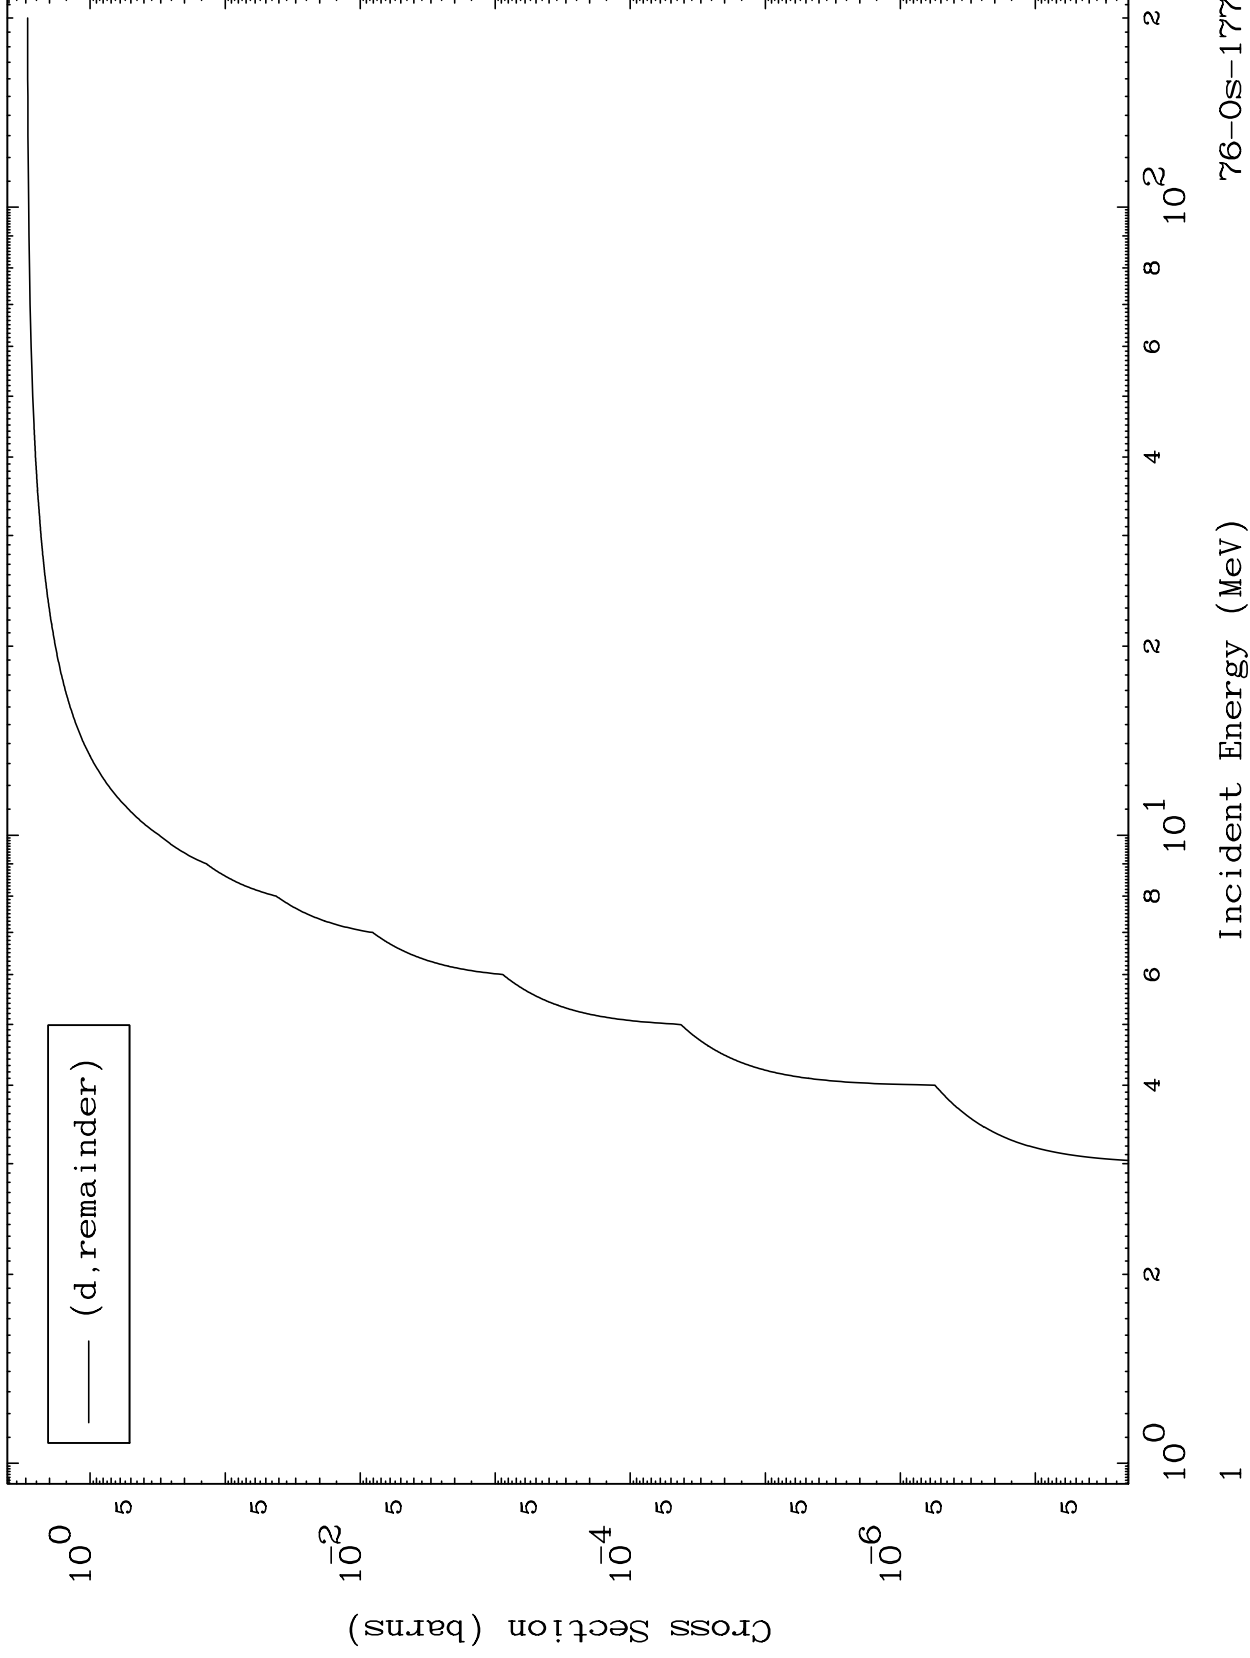

Press Mouse Button to Start

MAT 7604

Deuteron Major
0 Kelvin Cross Sections

76-Os-177

76-Os-177