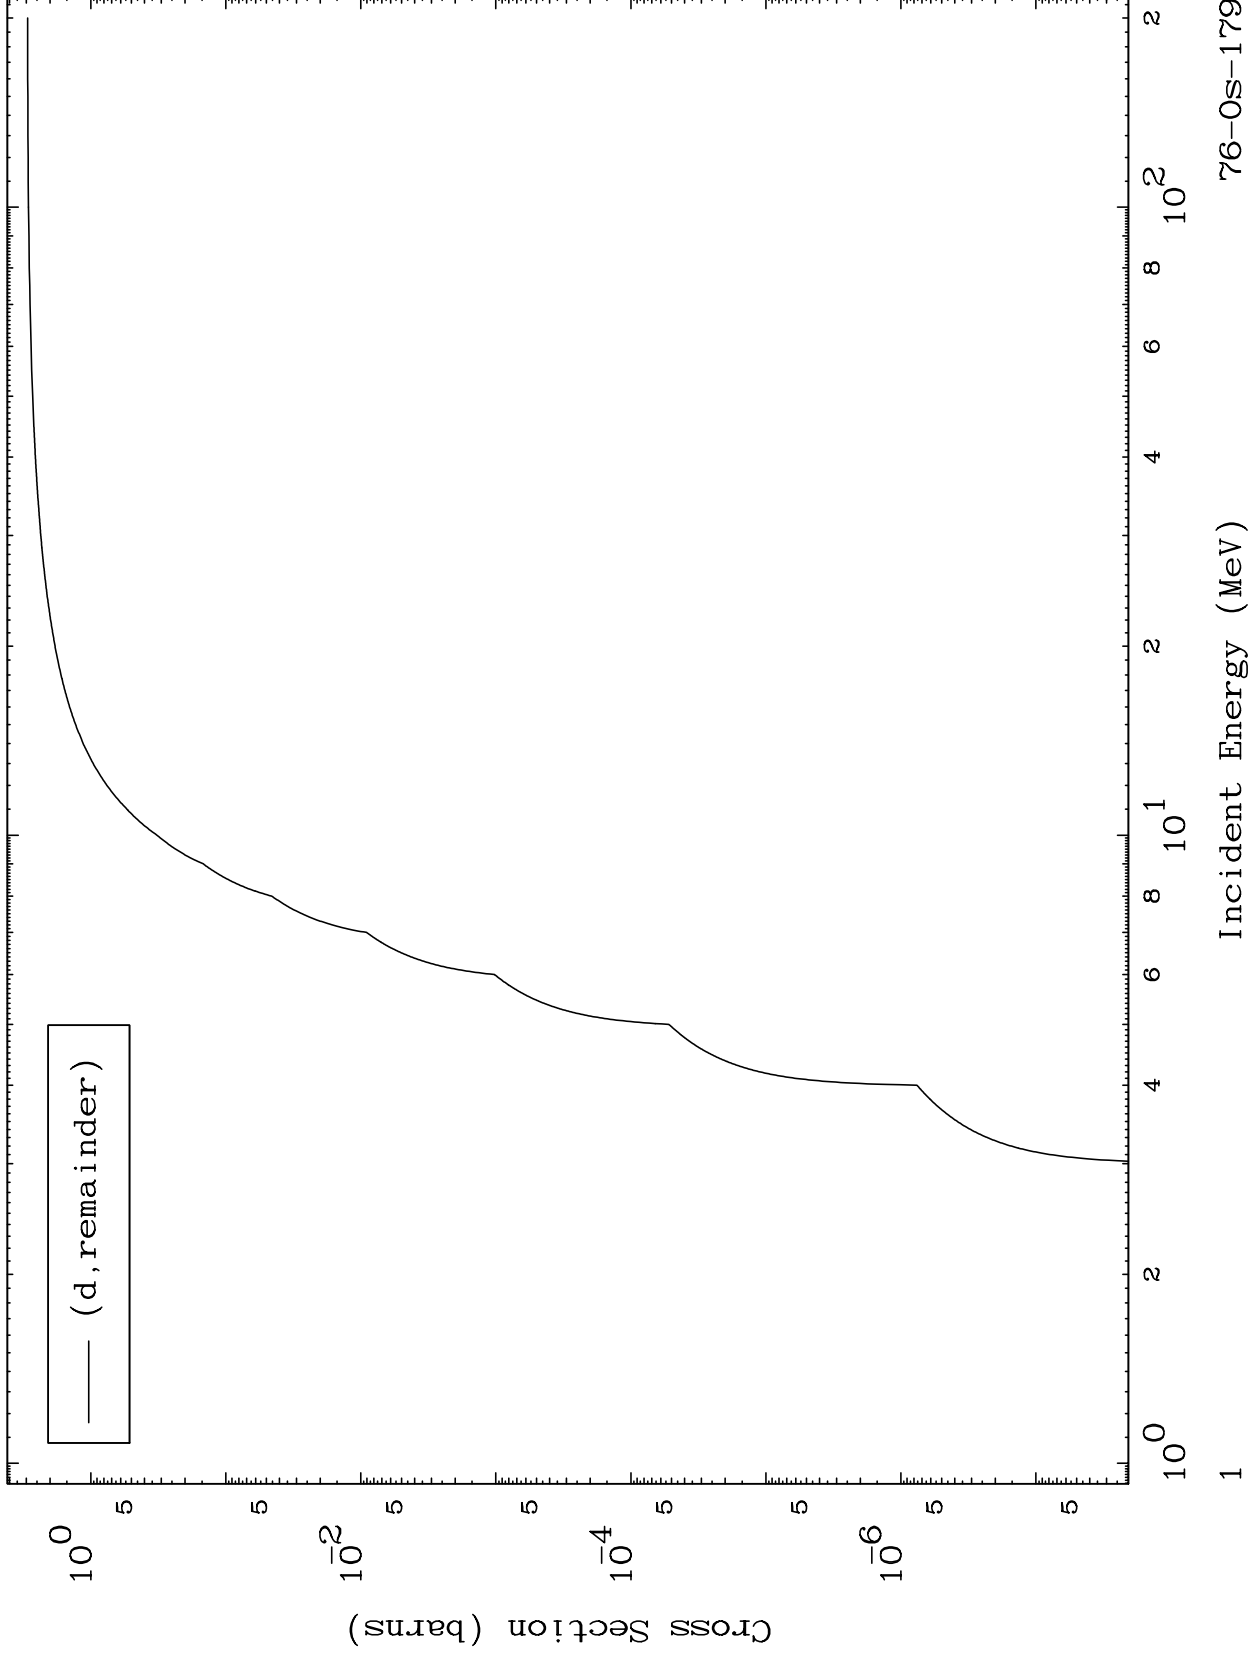

Press Mouse Button to Start

MAT 7610

Deuteron Major
0 Kelvin Cross Sections

76-Os-179

76-Os-179