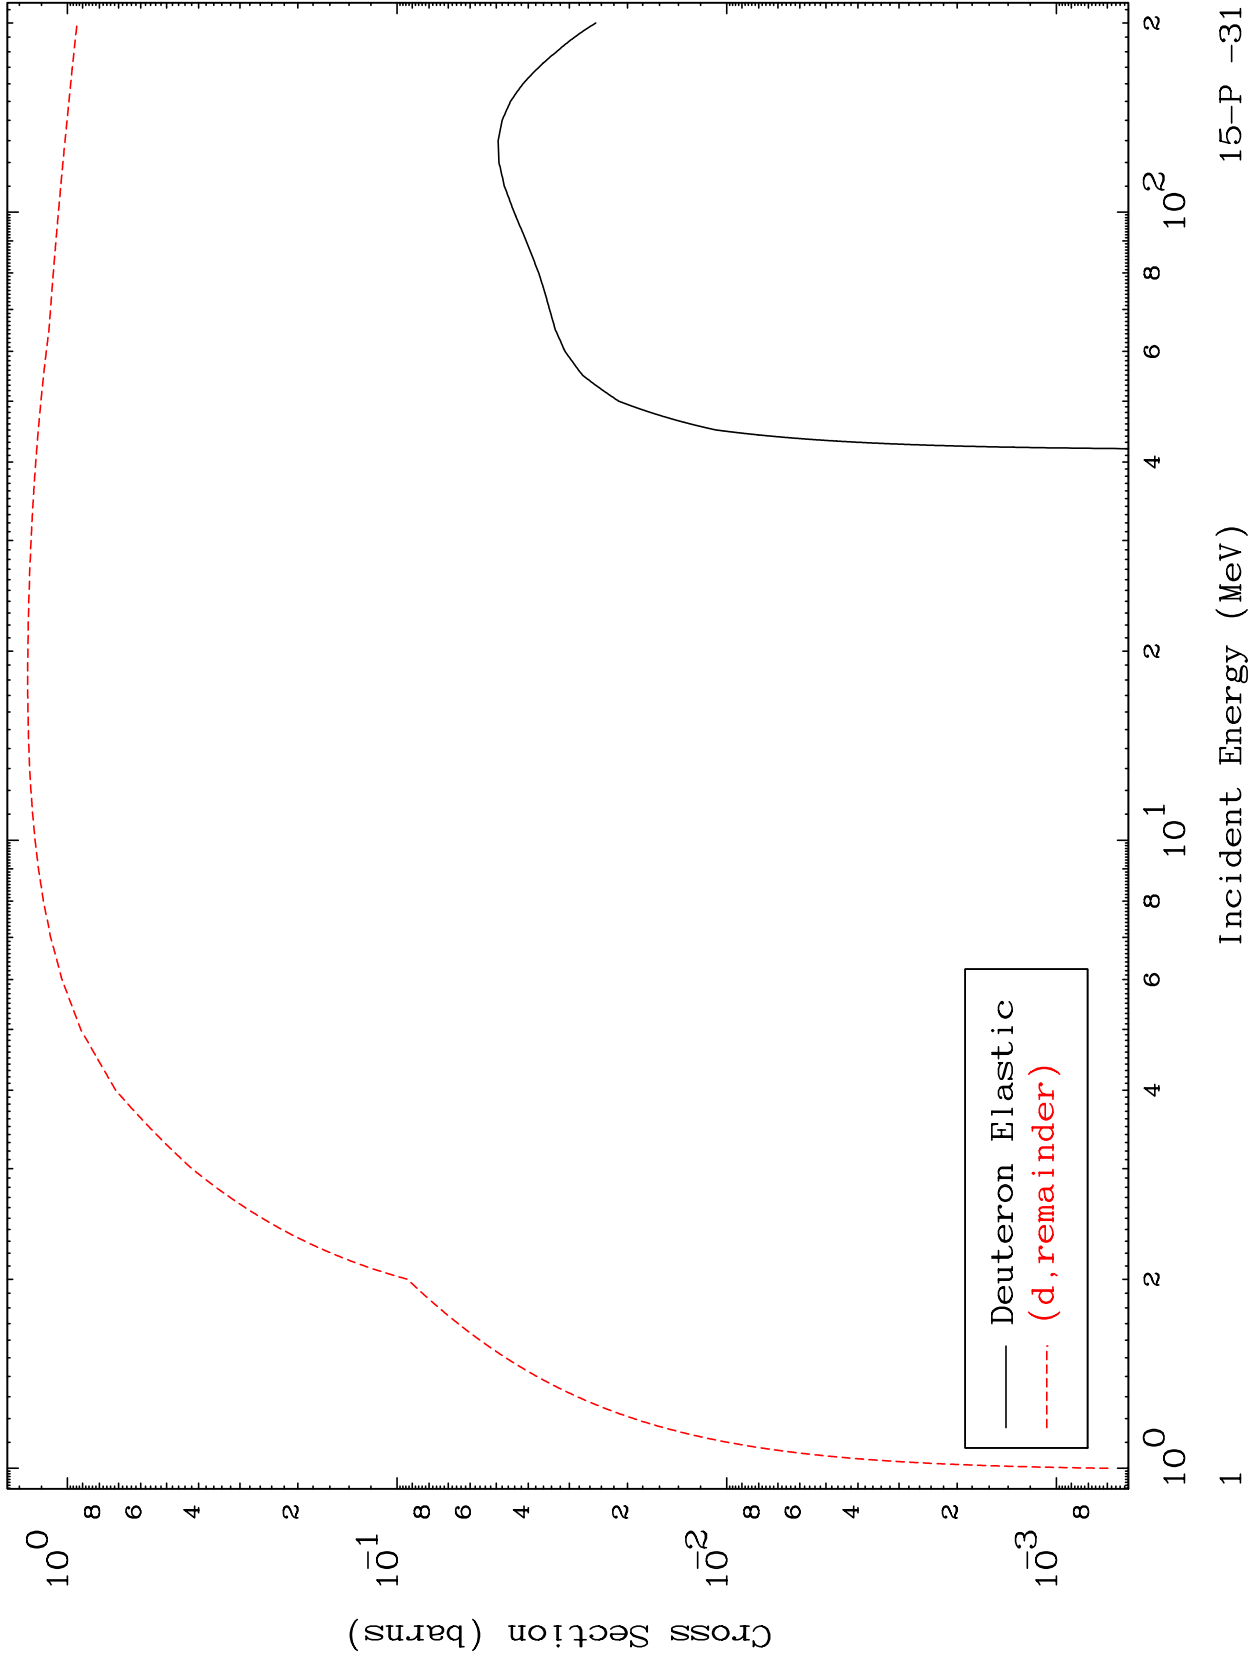

Press Mouse Button to Start

MAT 1525

Deuteron Major  
0 Kelvin Cross Sections

15-P -31

15-P -31