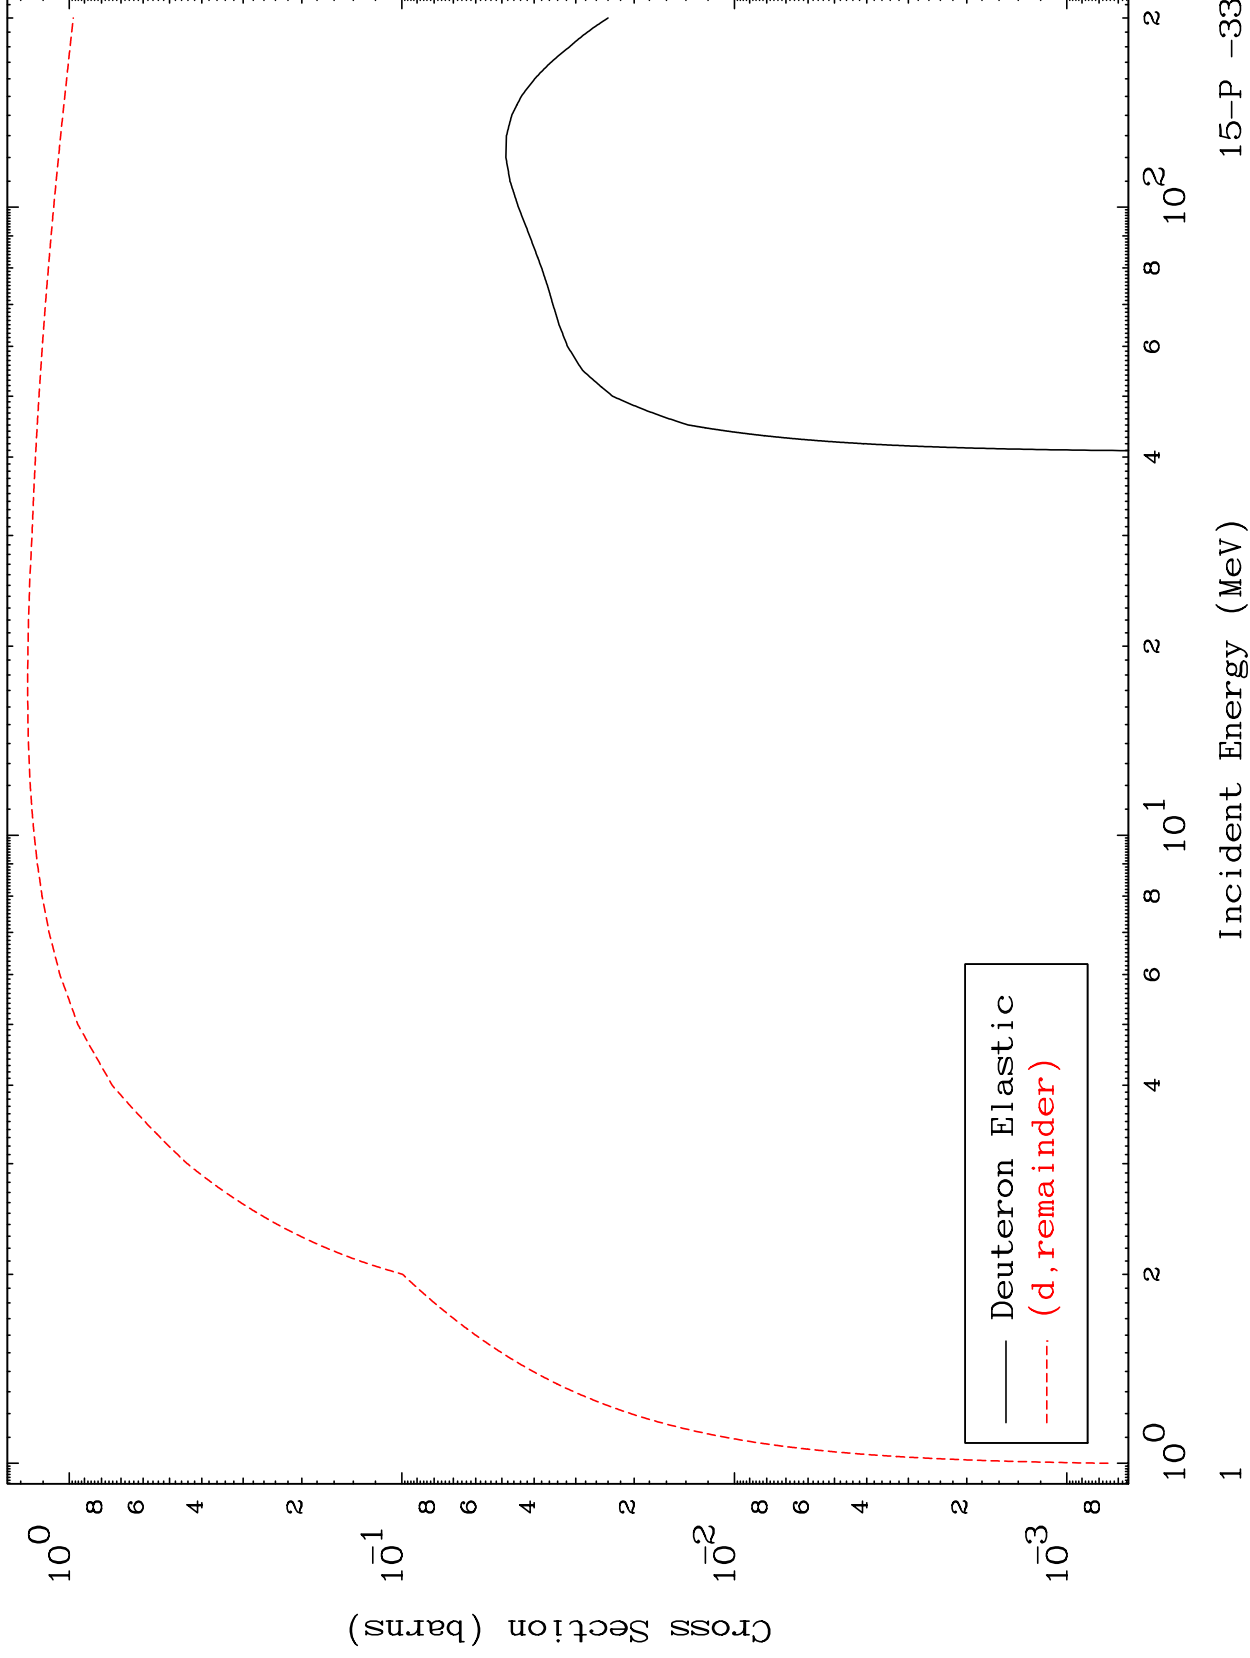

Press Mouse Button to Start

MAT 1531

Deuteron Major
0 Kelvin Cross Sections

15-P -33

15-P -33