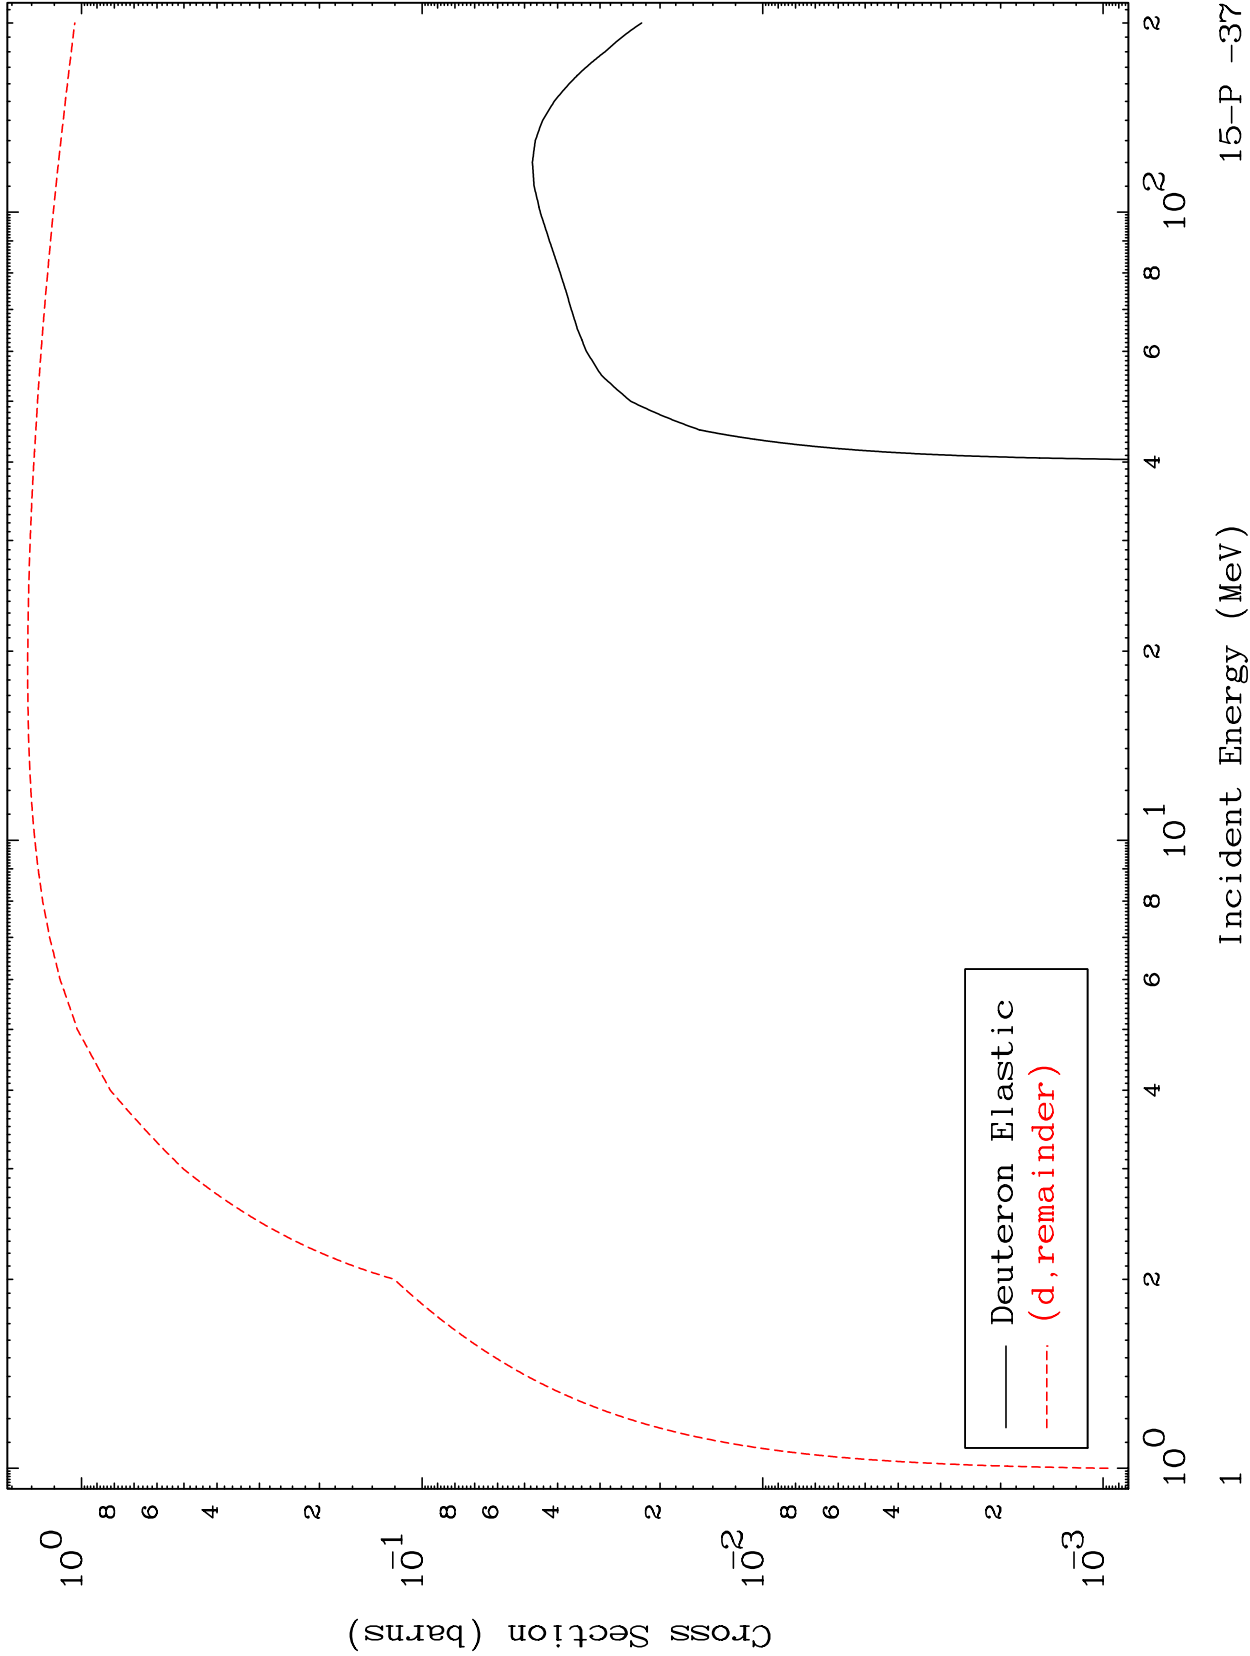

Press Mouse Button to Start

MAT 1543

Deuteron Major
0 Kelvin Cross Sections

15-P -37

15-P -37