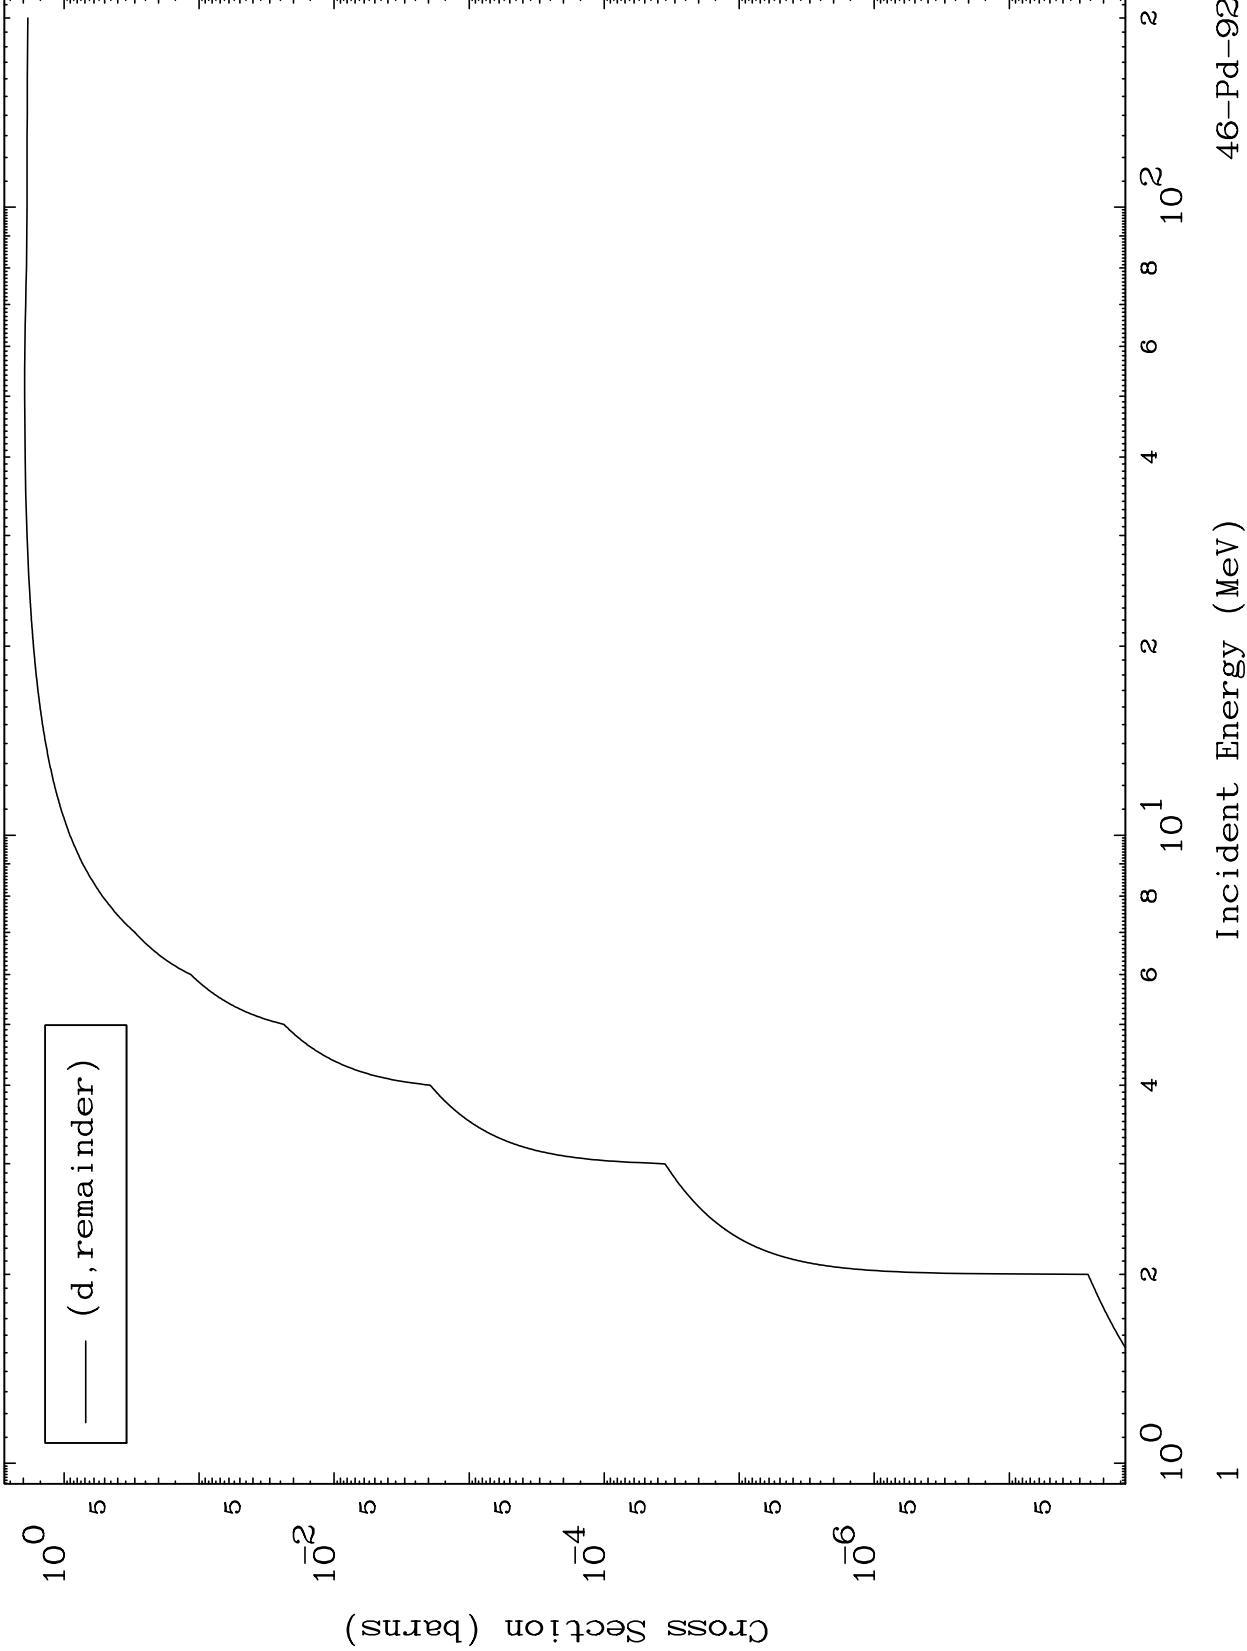

Press Mouse Button to Start

MAT 4595

Deuteron Major
0 Kelvin Cross Sections

46-Pd-92

46-Pd-92