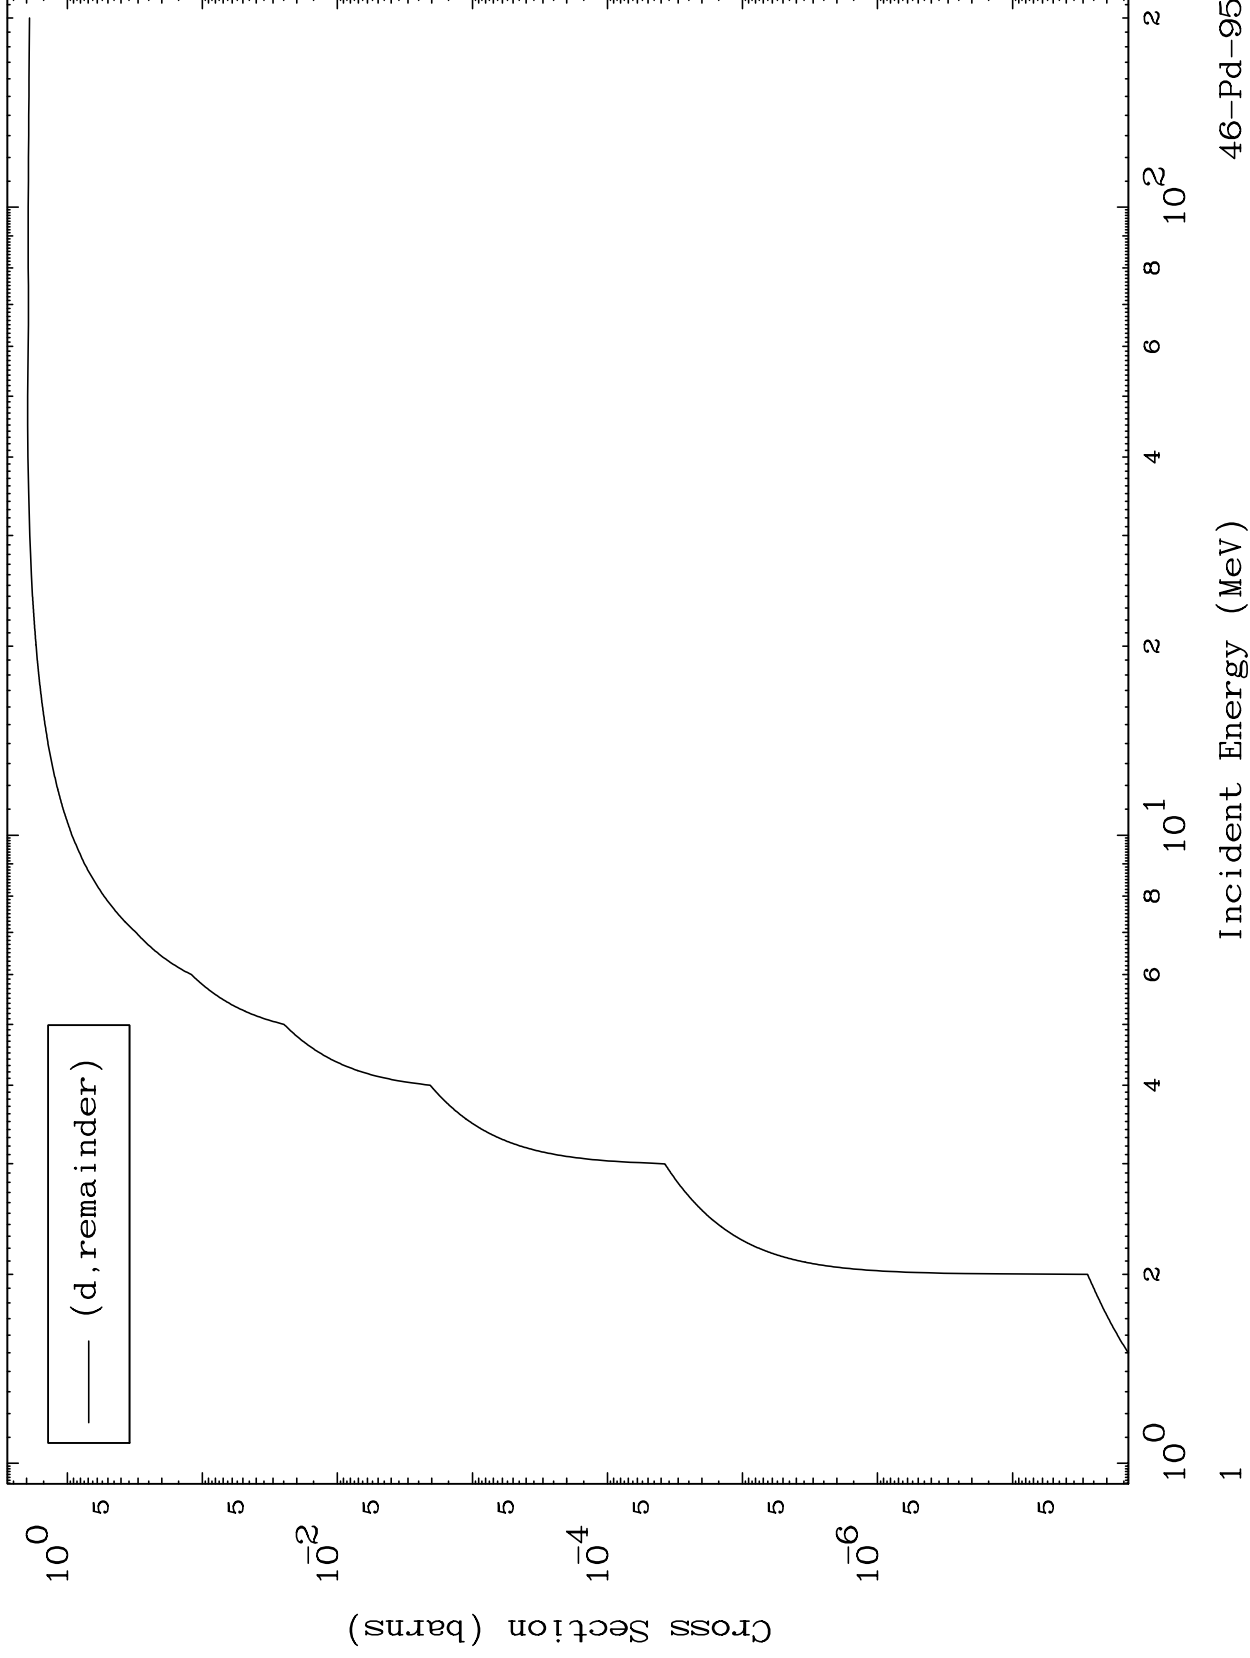

Press Mouse Button to Start

MAT 4605

Deuteron Major
0 Kelvin Cross Sections

46-Pd-95

46-Pd-95