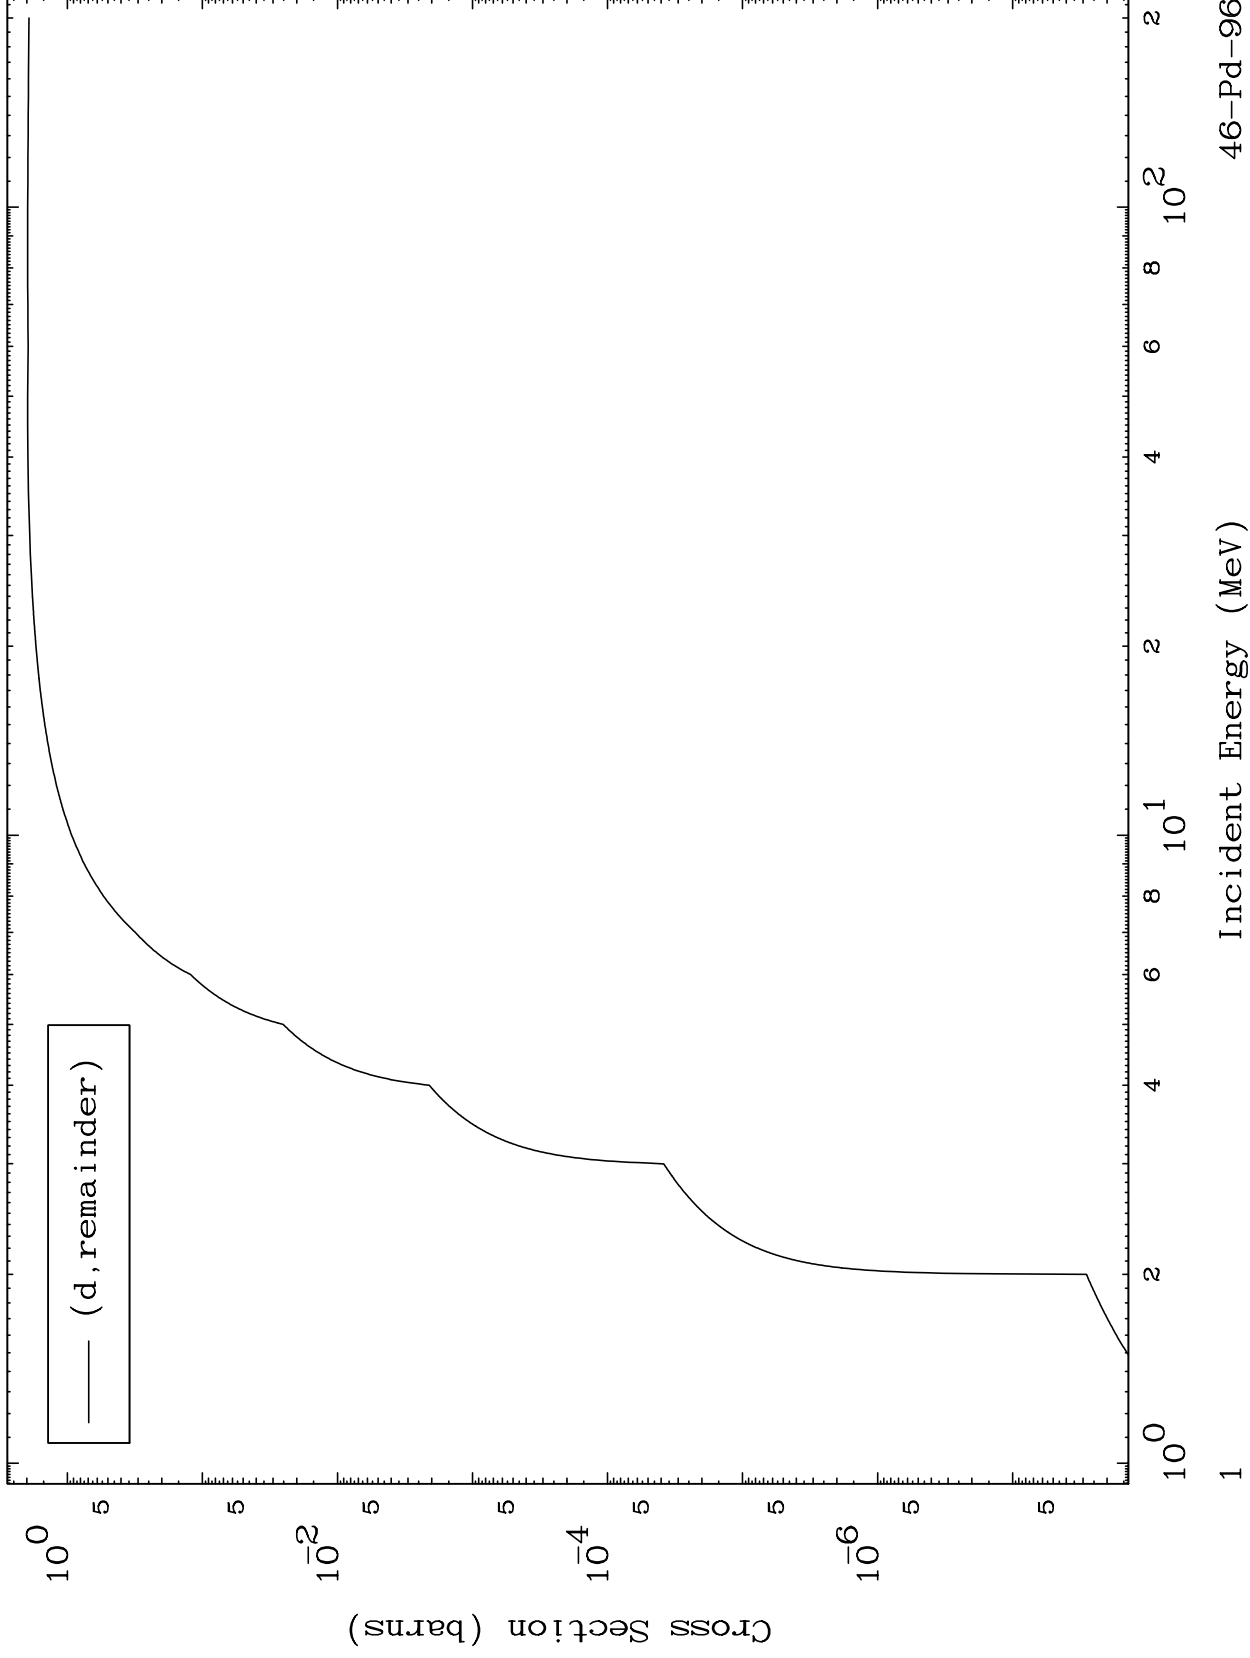

Press Mouse Button to Start

MAT 4607

Deuteron Major
0 Kelvin Cross Sections

46-Pd-96

46-Pd-96