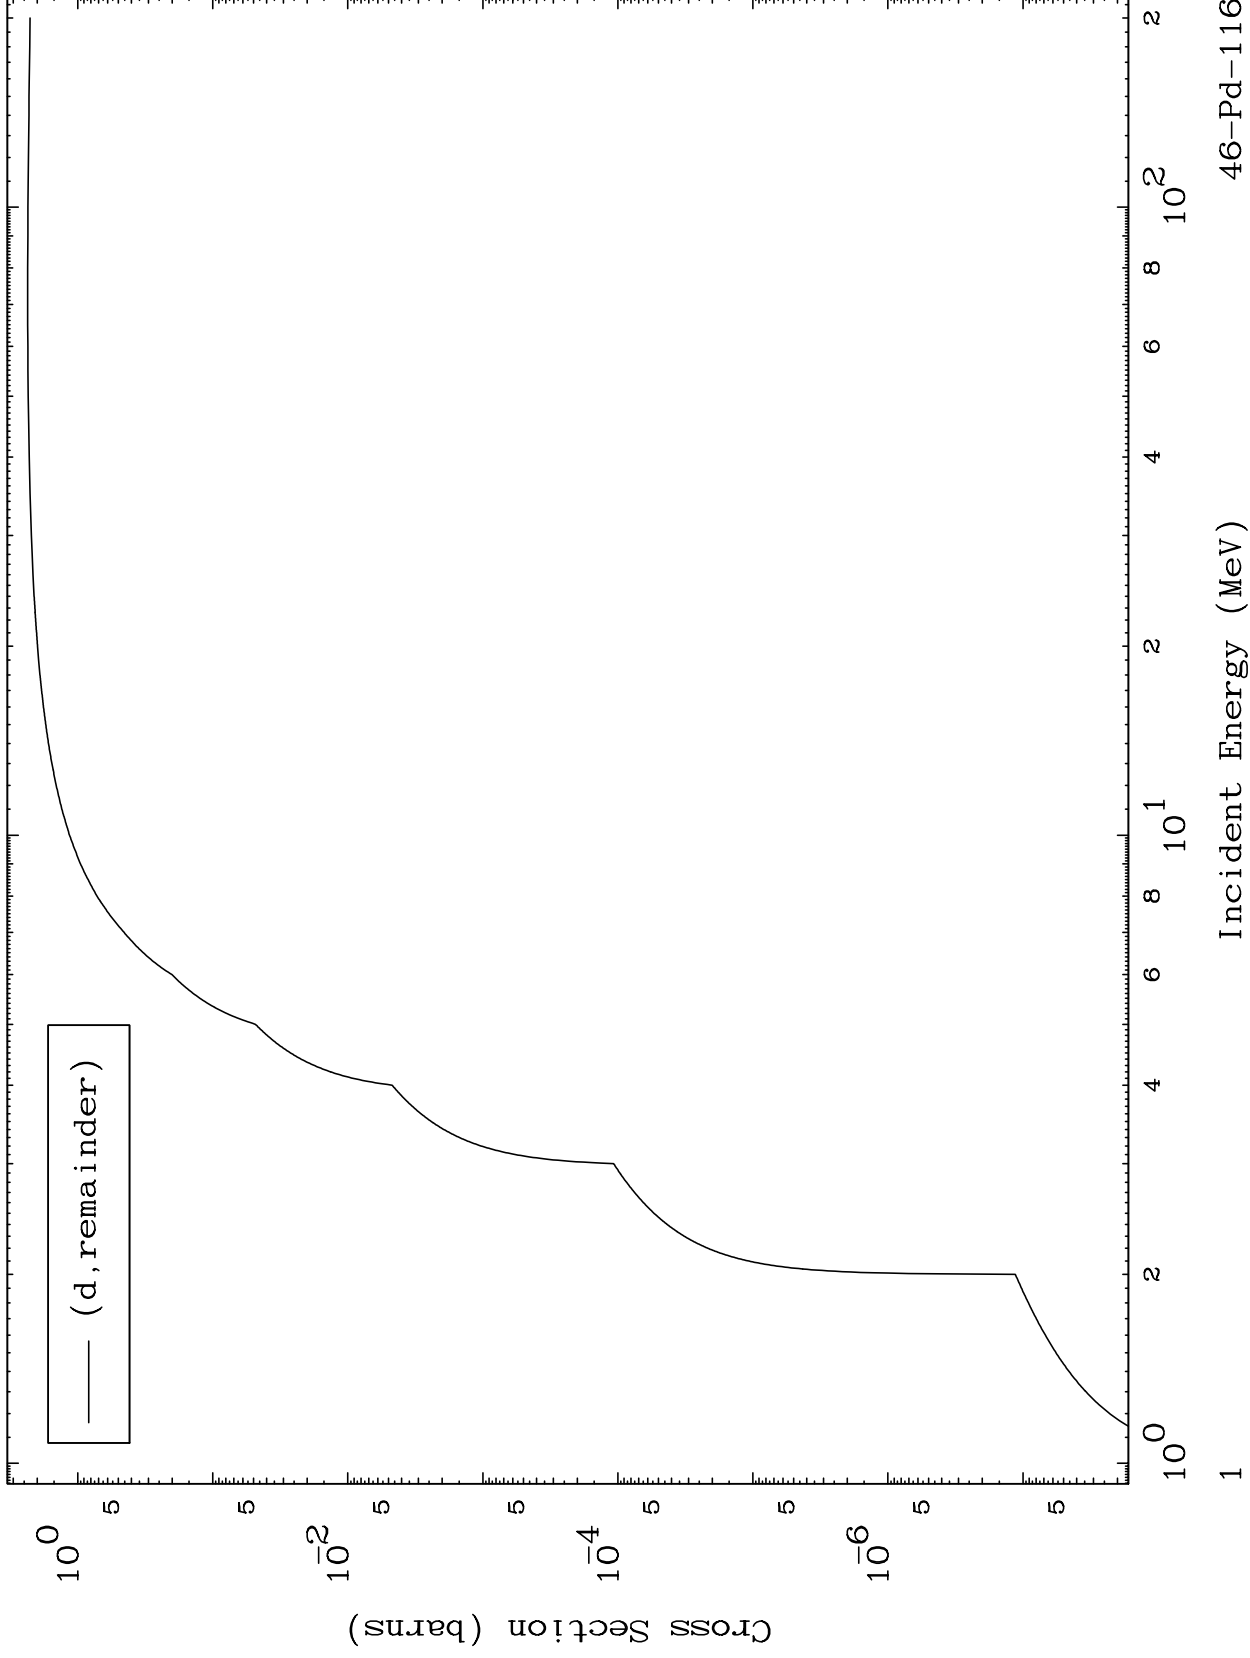

Press Mouse Button to Start

MAT 4667

Deuteron Major  
0 Kelvin Cross Sections

46-Pd-116

46-Pd-116