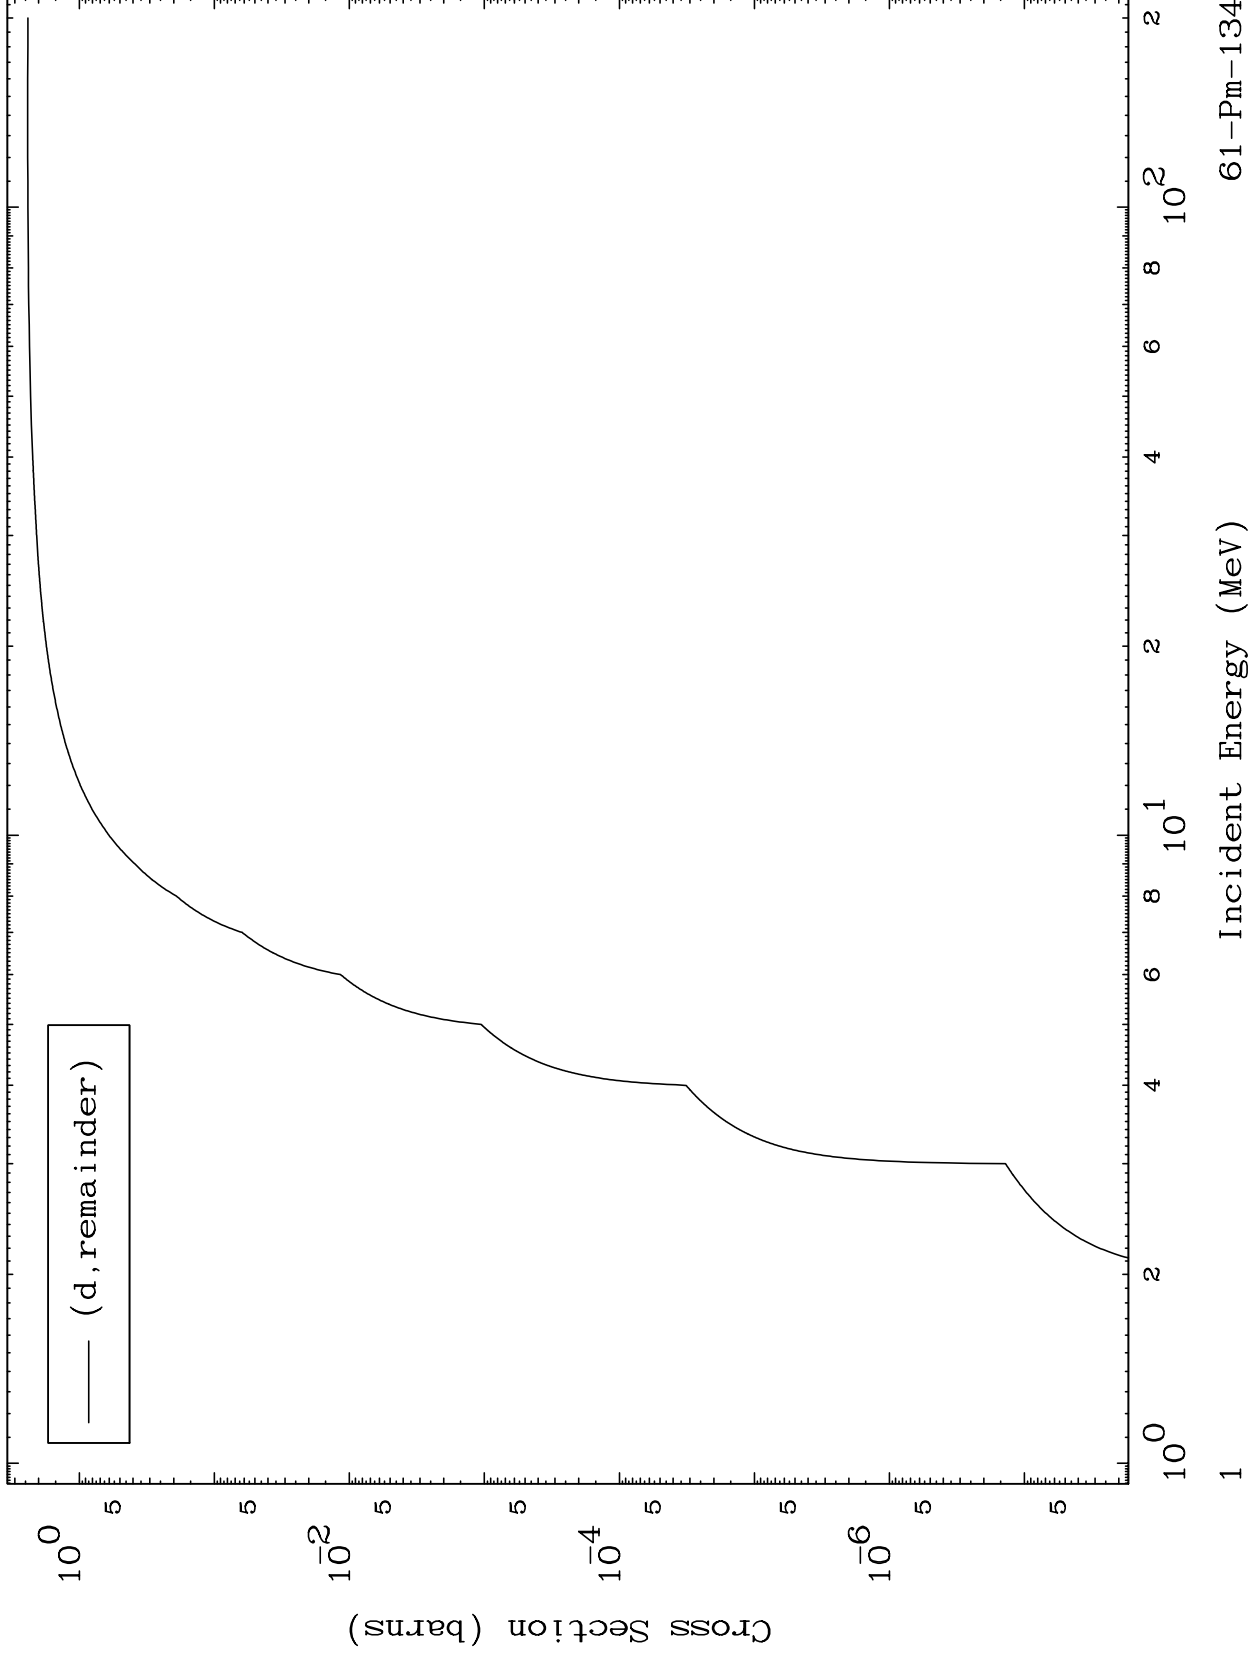

Press Mouse Button to Start

MAT 6111

Deuteron Major
0 Kelvin Cross Sections

61-Pm-134

61-Pm-134