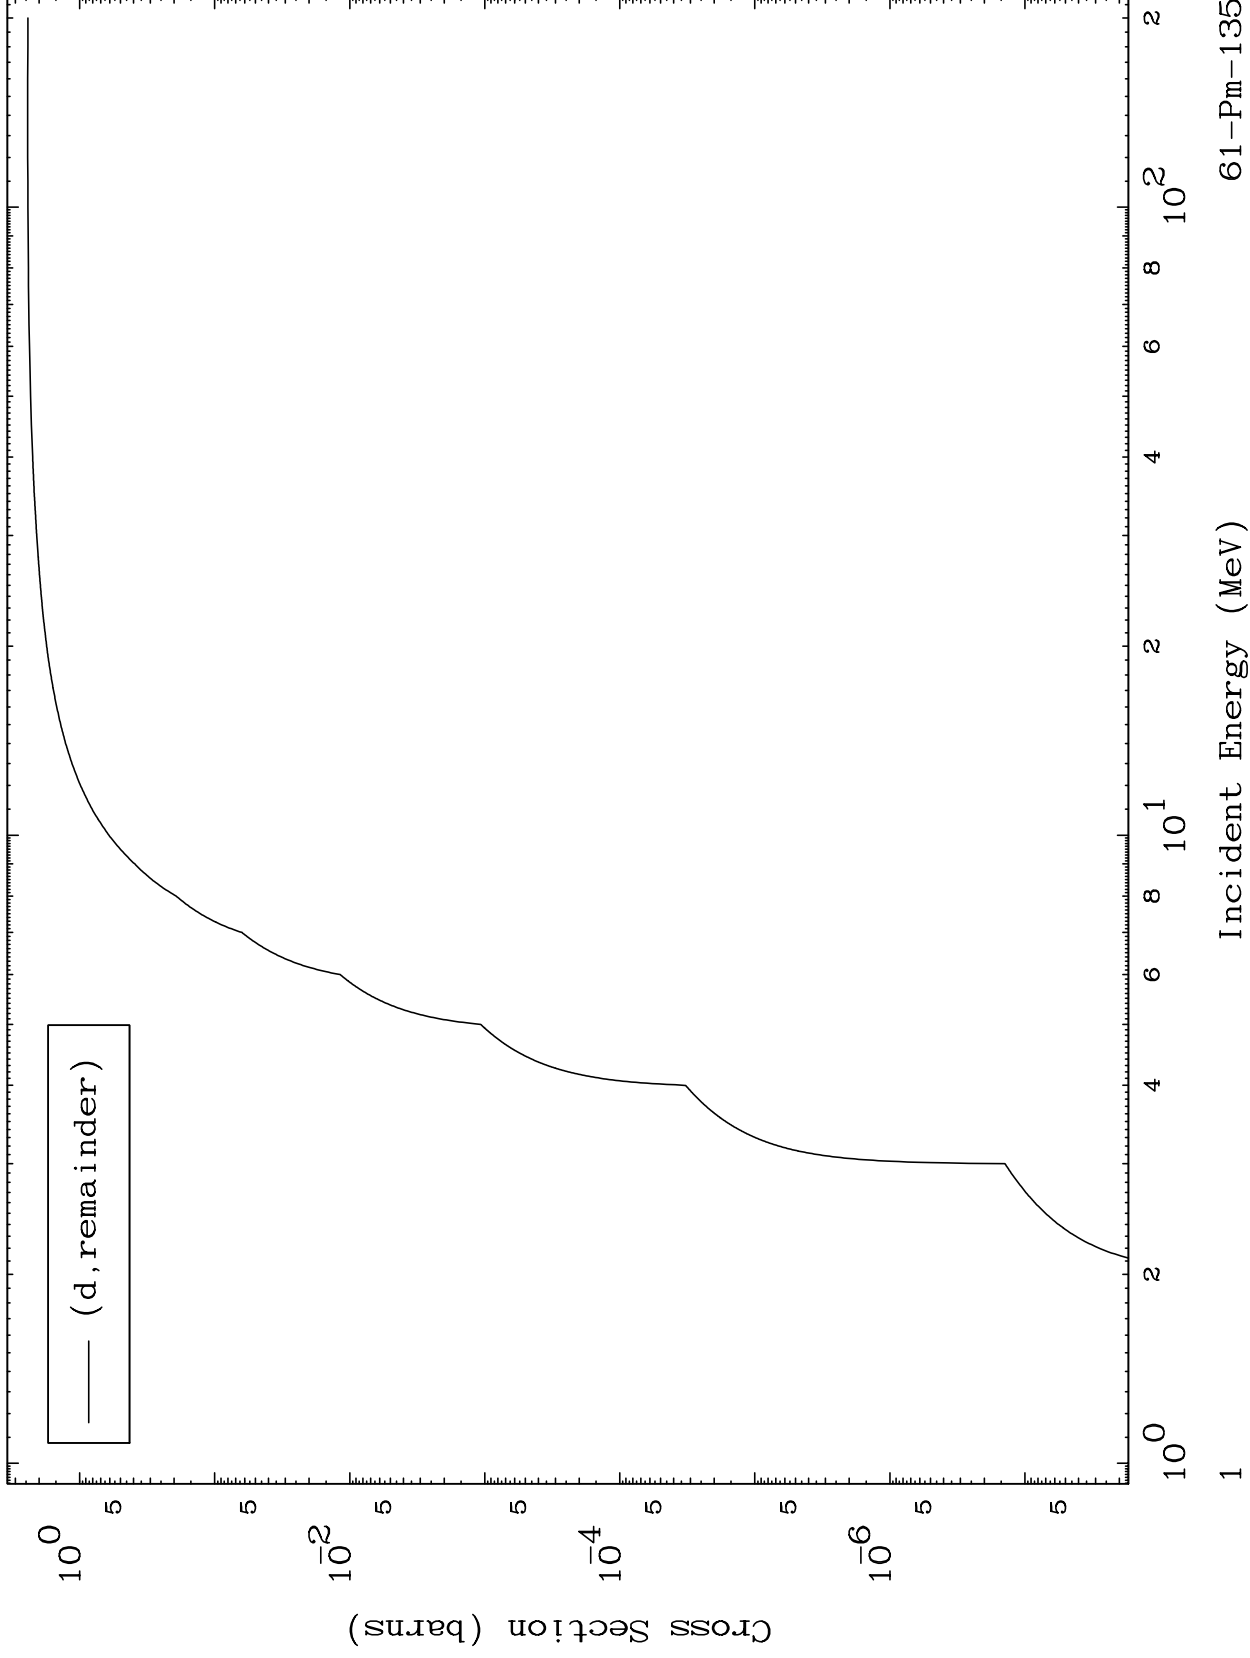

Press Mouse Button to Start

MAT 6114

Deuteron Major
0 Kelvin Cross Sections

61-Pm-135

61-Pm-135