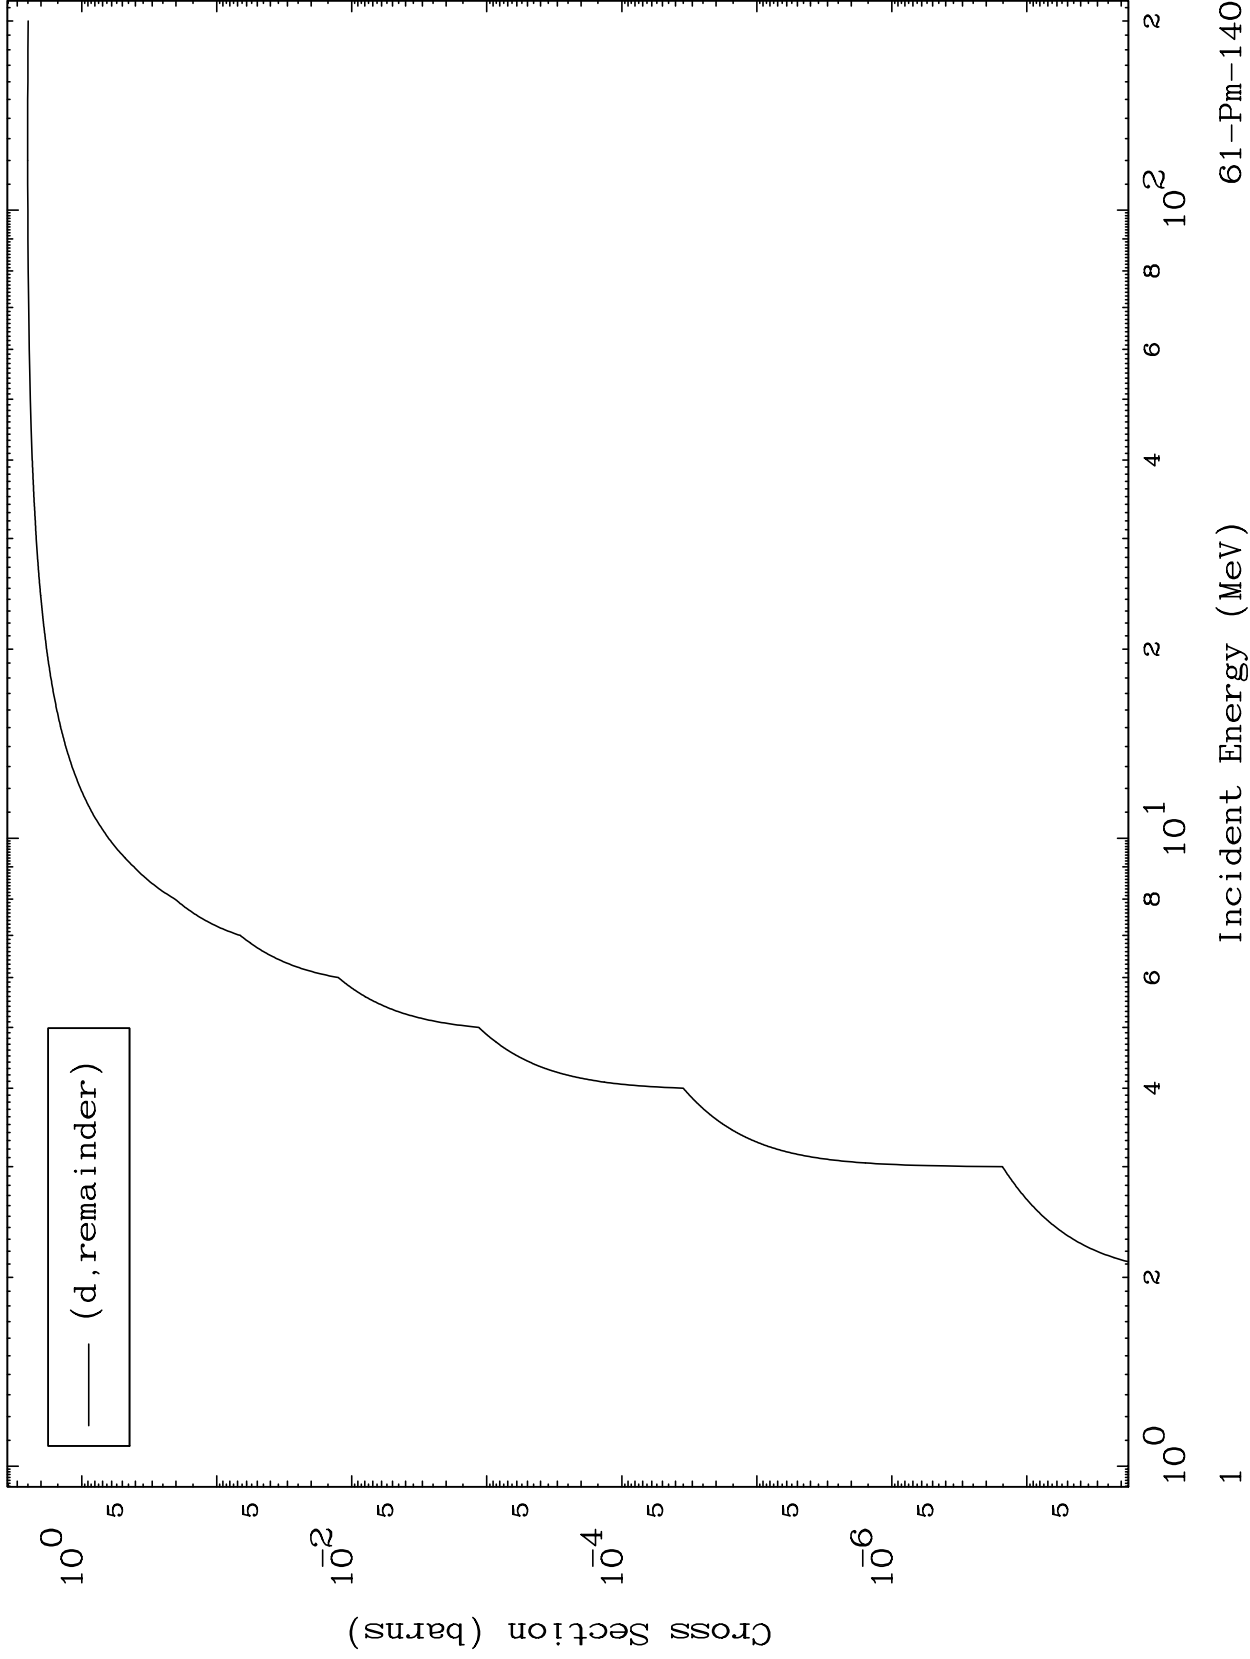

Press Mouse Button to Start

MAT 6128

Deuteron Major
0 Kelvin Cross Sections

61-Pm-140

61-Pm-140