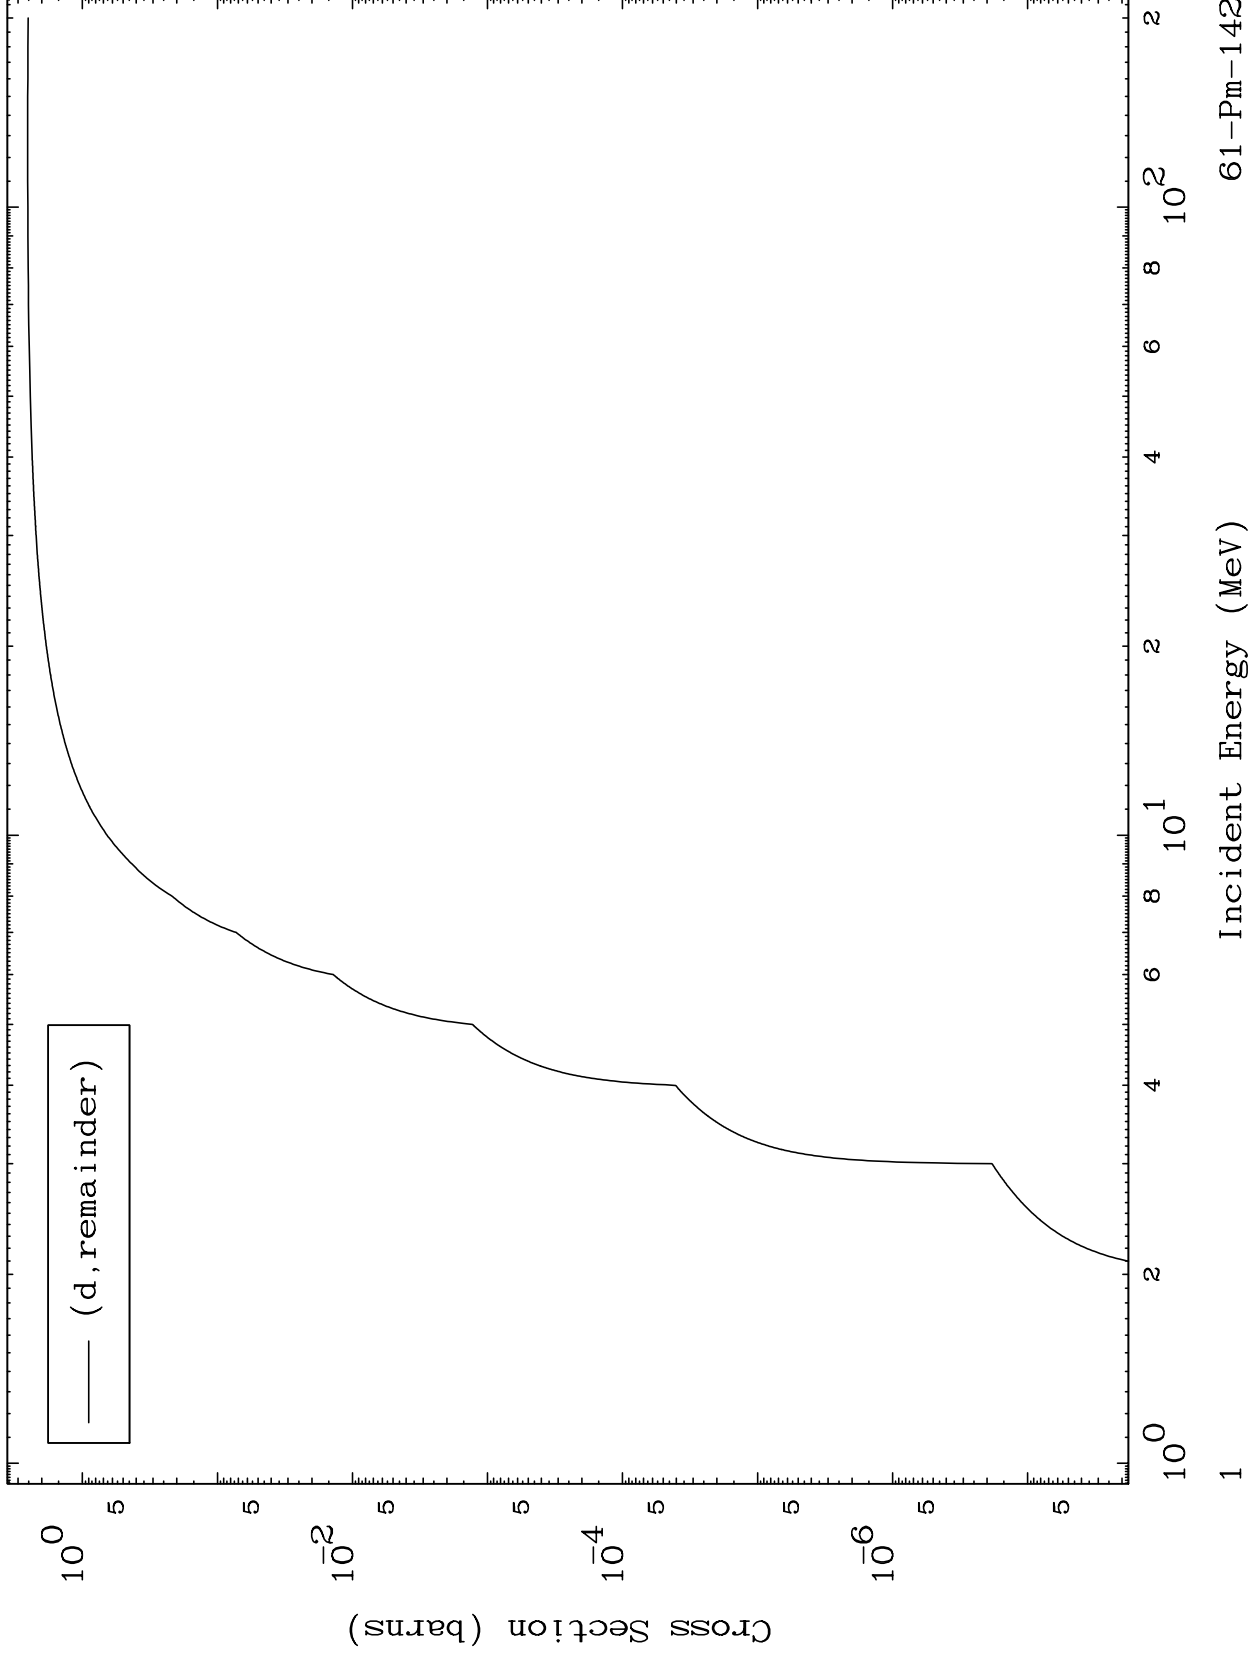

Press Mouse Button to Start

MAT 6134

Deuteron Major
0 Kelvin Cross Sections

61-Pm-142

61-Pm-142